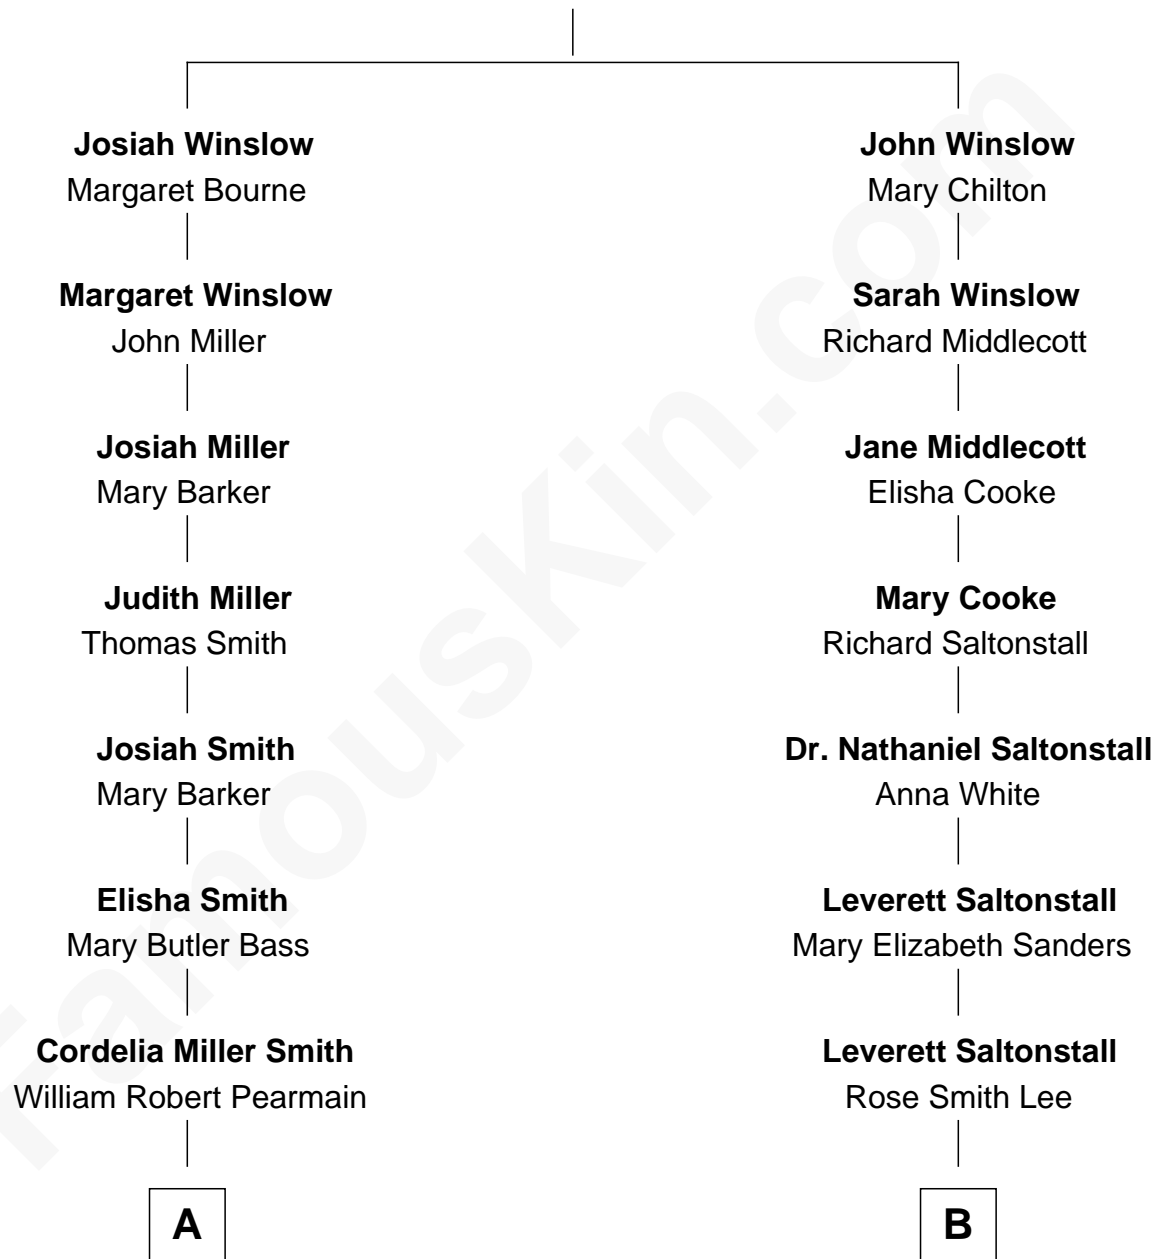

FamousKin.com Relationship Chart of

Erskine Childers

4th President of Ireland

8th cousin 1 time removed of

Leverett Saltonstall

55th Governor of Massachusetts

Edward Winslow

Magdalen Oliver

FamousKin.com