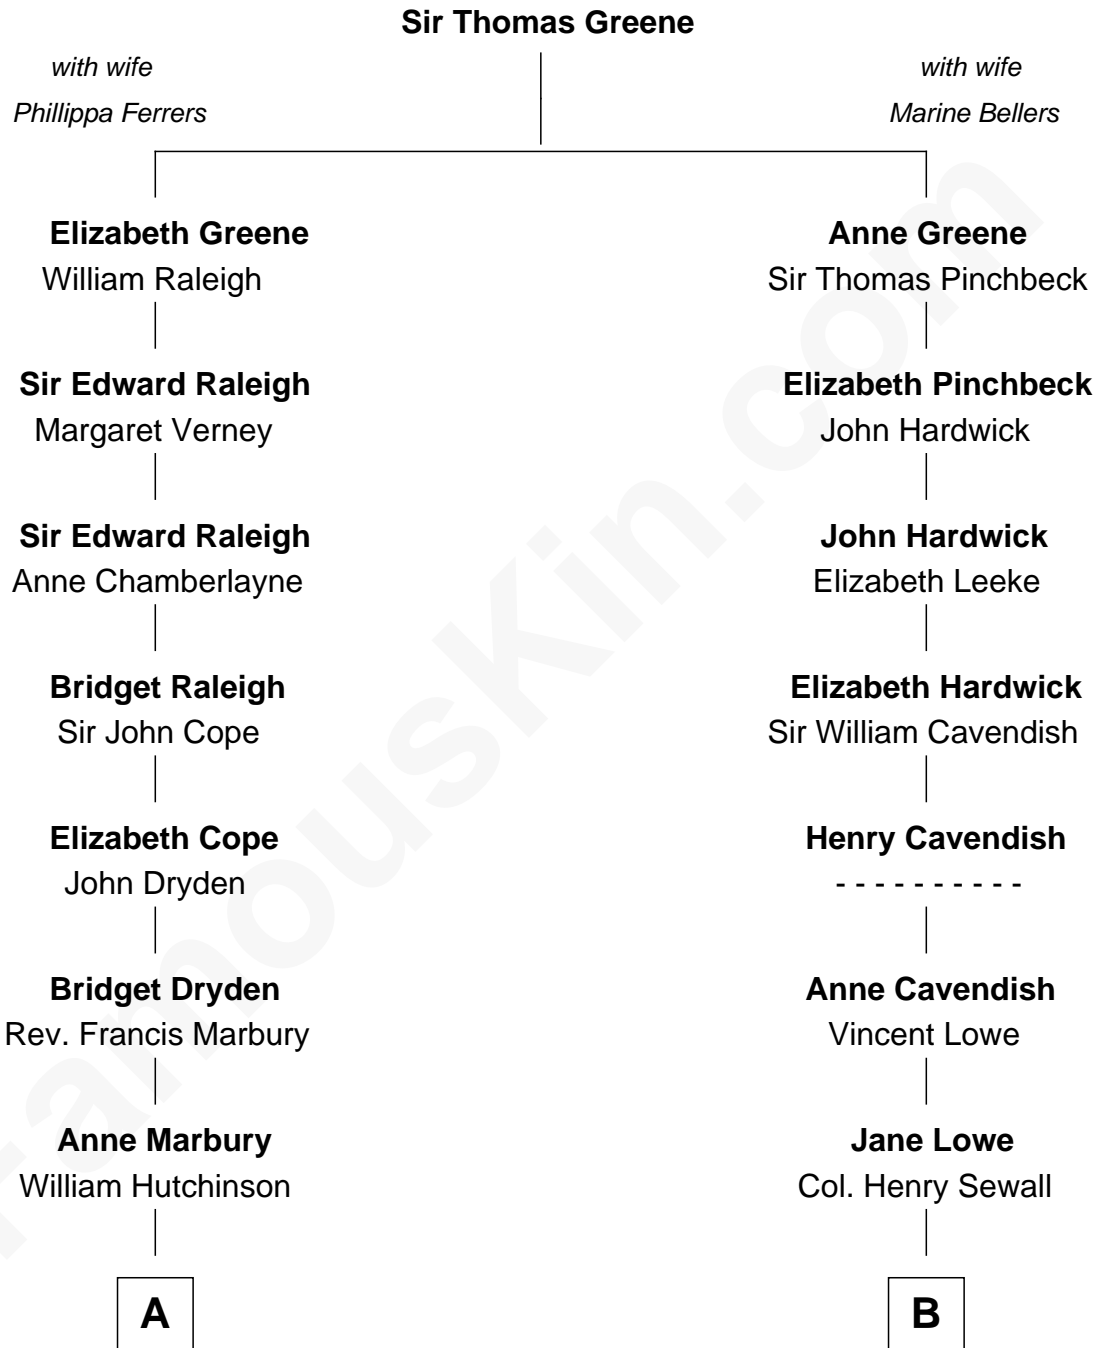

FamousKin.com

Relationship Chart of

Erskine Childers

4th President of Ireland

10th cousin 7 times removed of

Charles Carroll

Signer of the Declaration of Independence

A

Faith Hutchinson

Thomas Savage

Hannah Savage

Benjamin Gillam

Hannah Gillam

Samuel Phillips

Mary Phillips

Peter Butler