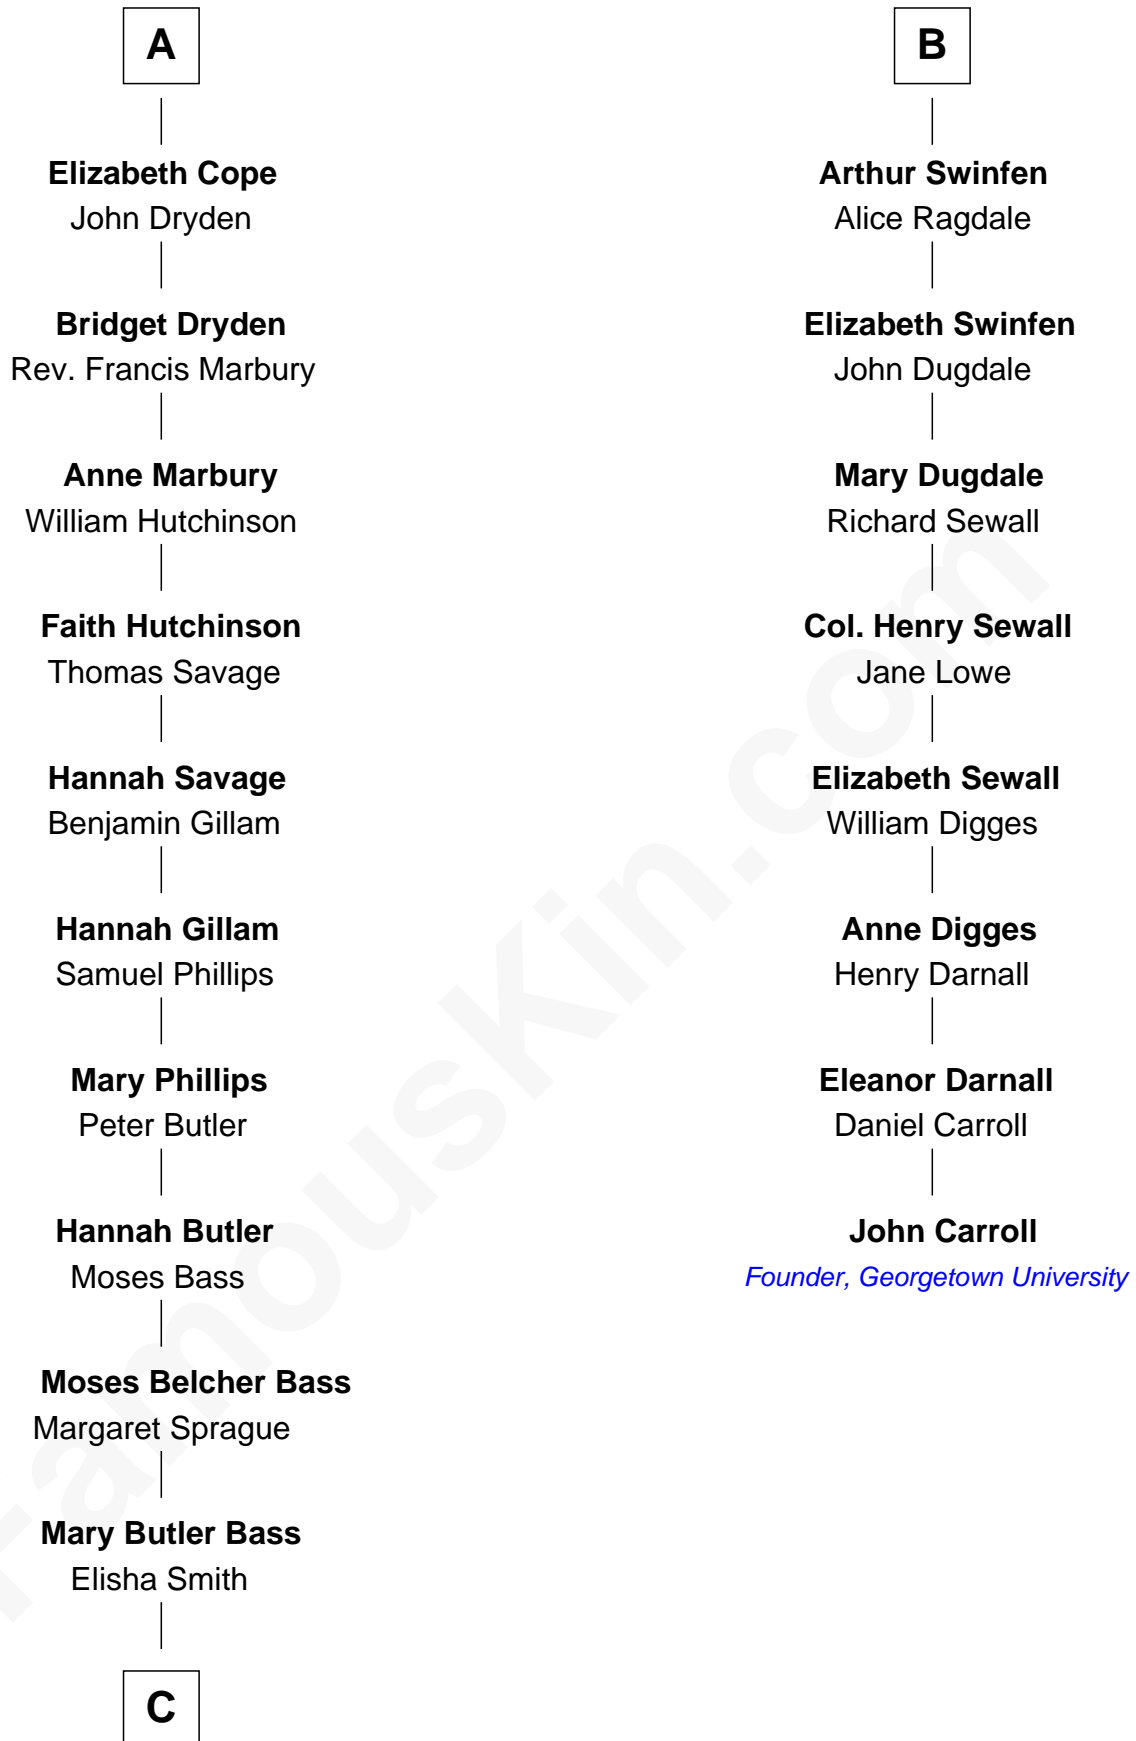

FamousKin.com

Relationship Chart of

Erskine Childers

4th President of Ireland

14th cousin 6 times removed of

John Carroll

Founder of Georgetown University

Ralph de Stafford

Elizabeth Greene

William Raleigh

Sir Edward Raleigh

Margaret Verney

Sir Edward Raleigh

Anne Chamberlayne

Bridget Raleigh

Sir John Cope

Robert Noel

Matilda Brereton

James Noel

Elizabeth - - - - -

Dorothy Noel

William Swinfen

B

C