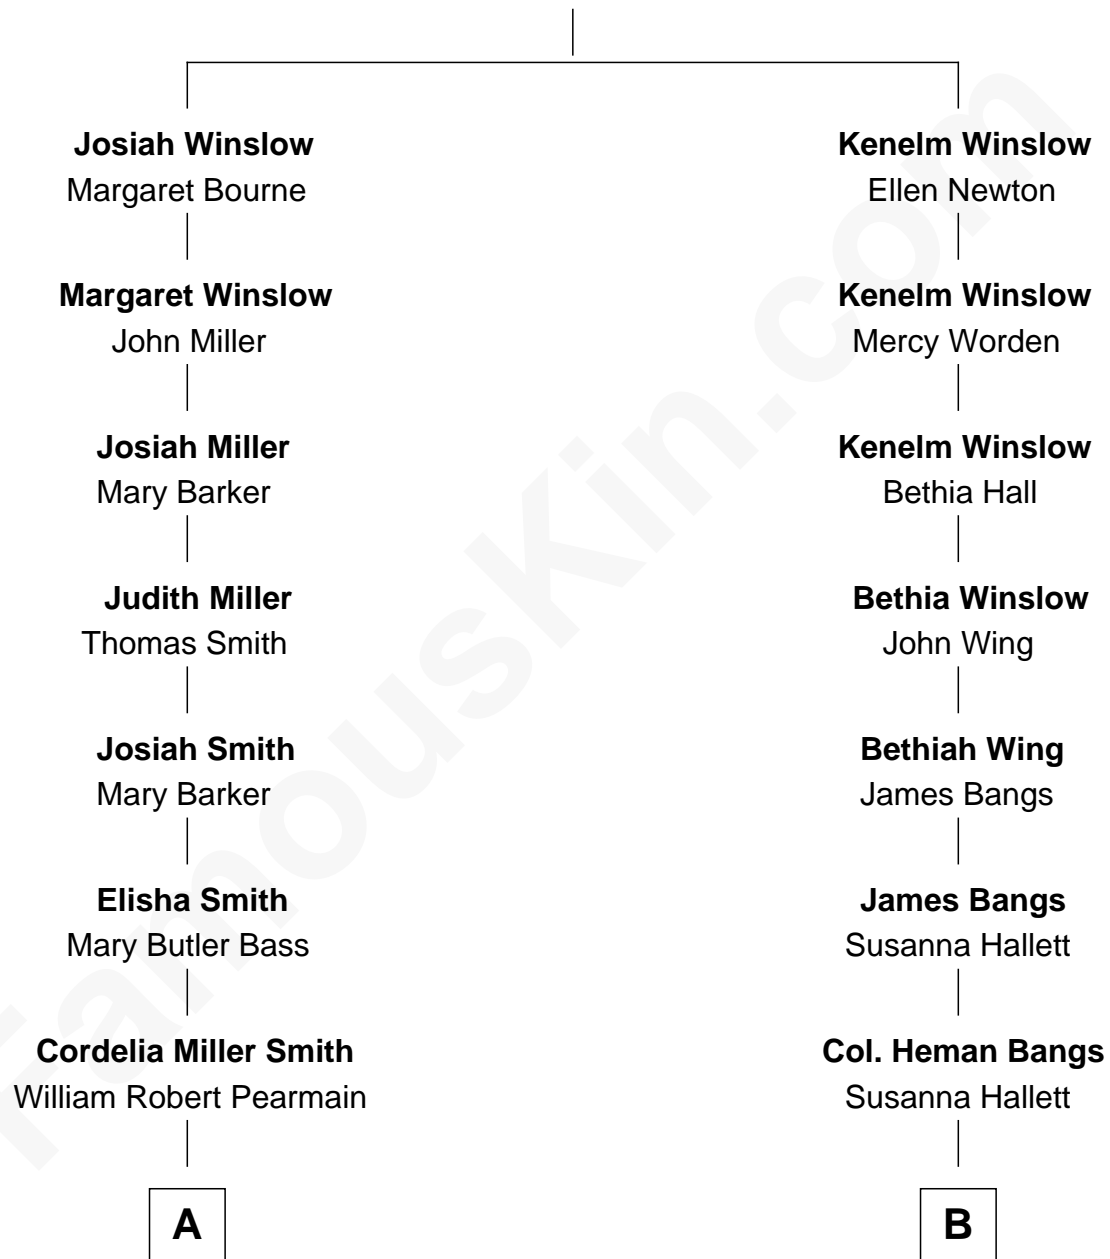

FamousKin.com Relationship Chart of

Erskine Childers

4th President of Ireland

9th cousin of

Eugene Foss

45th Governor of Massachusetts

Edward Winslow

Magdalen Oliver

A

Margaret Cushing Pearmain

Dr. Hamilton Osgood

Mary Alden Osgood

Erskine Childers

Erskine Childers

4th President of Ireland

B

Amanda Bangs

Samuel Bartlett Foss

George Edmund Foss

Marcia Cordelia Noble

Eugene Foss

45th Governor of Massachusetts

FamousKin.com