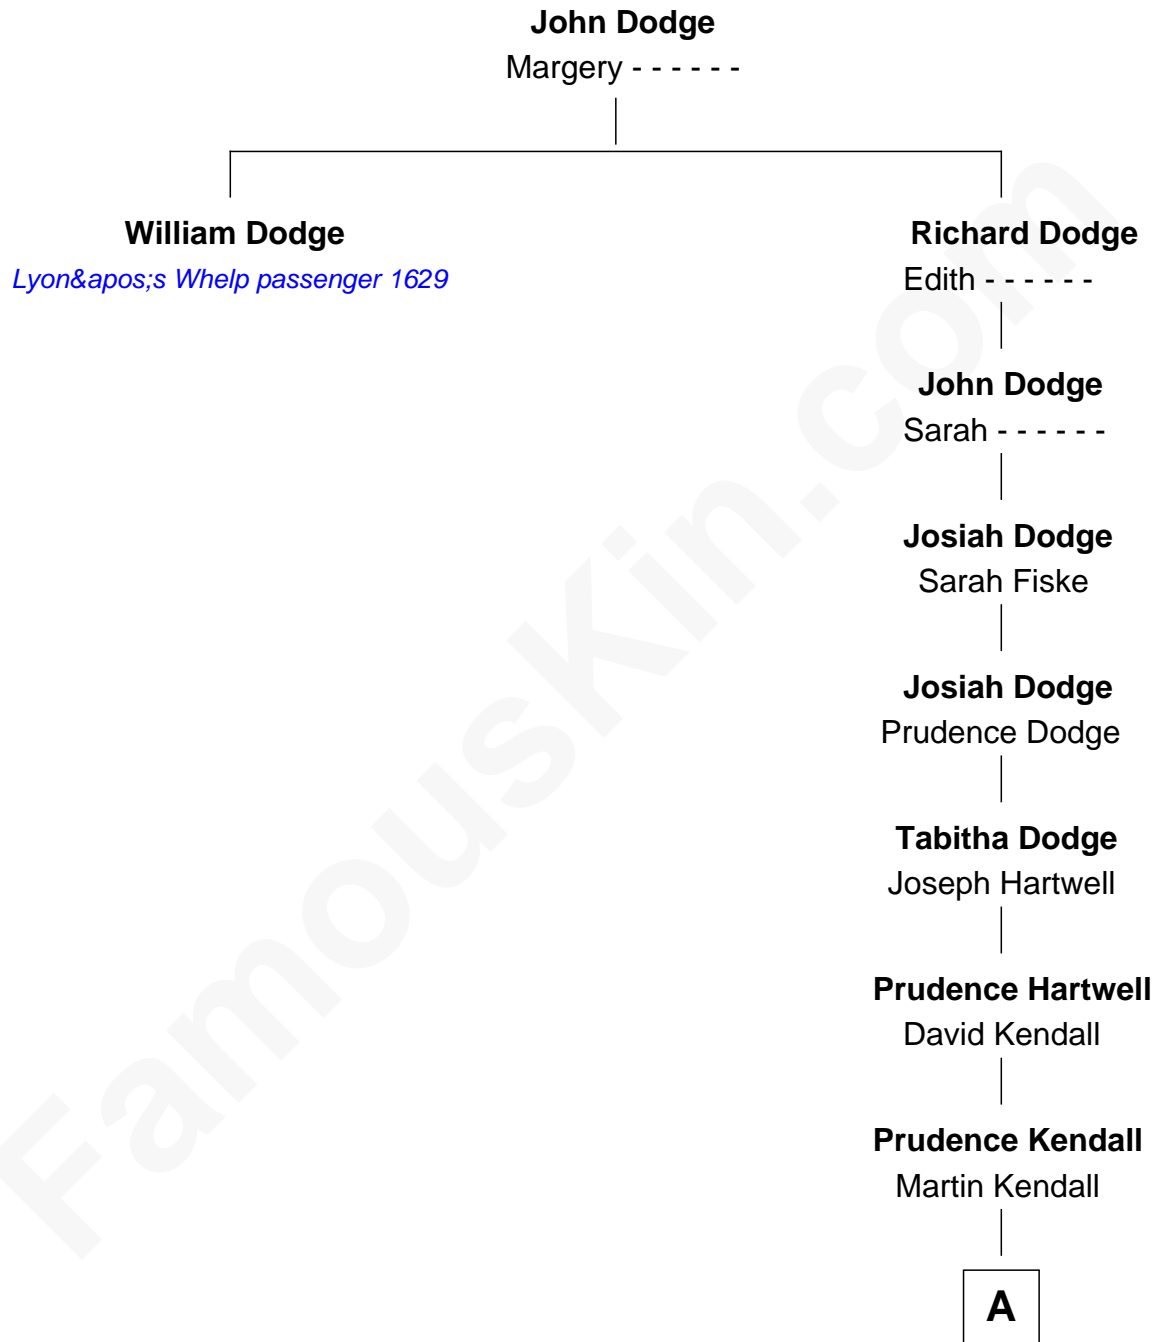

FamousKin.com

Relationship Chart of

William Dodge

(c1606 - c1685) *Lyon's Whelp passenger 1629*

9th great-granduncle of

Margot Kidder

TV and Movie Actress