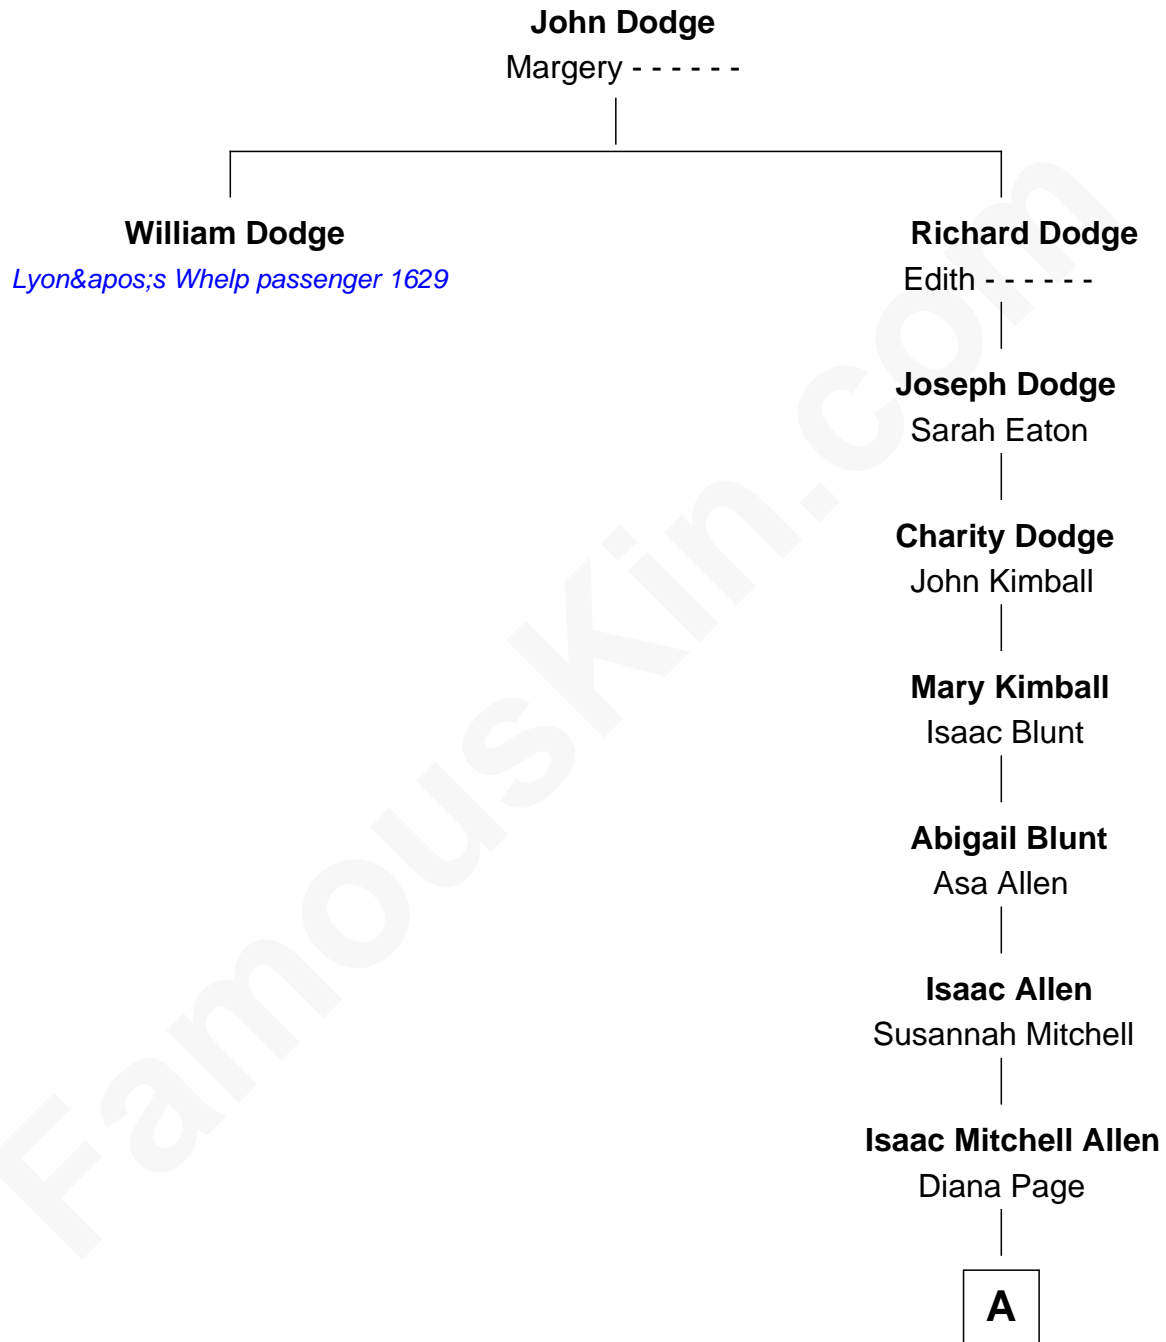

FamousKin.com

Relationship Chart of

William Dodge

(c1606 - c1685) *Lyon's Whelp* passenger 1629

6th great-granduncle of

Frank G. Allen

51st Governor of Massachusetts

A

—
Frank Mitchell Allen
Abbie Louise Gilman

—
Frank G. Allen
51st Governor of Massachusetts

FamousKin.com