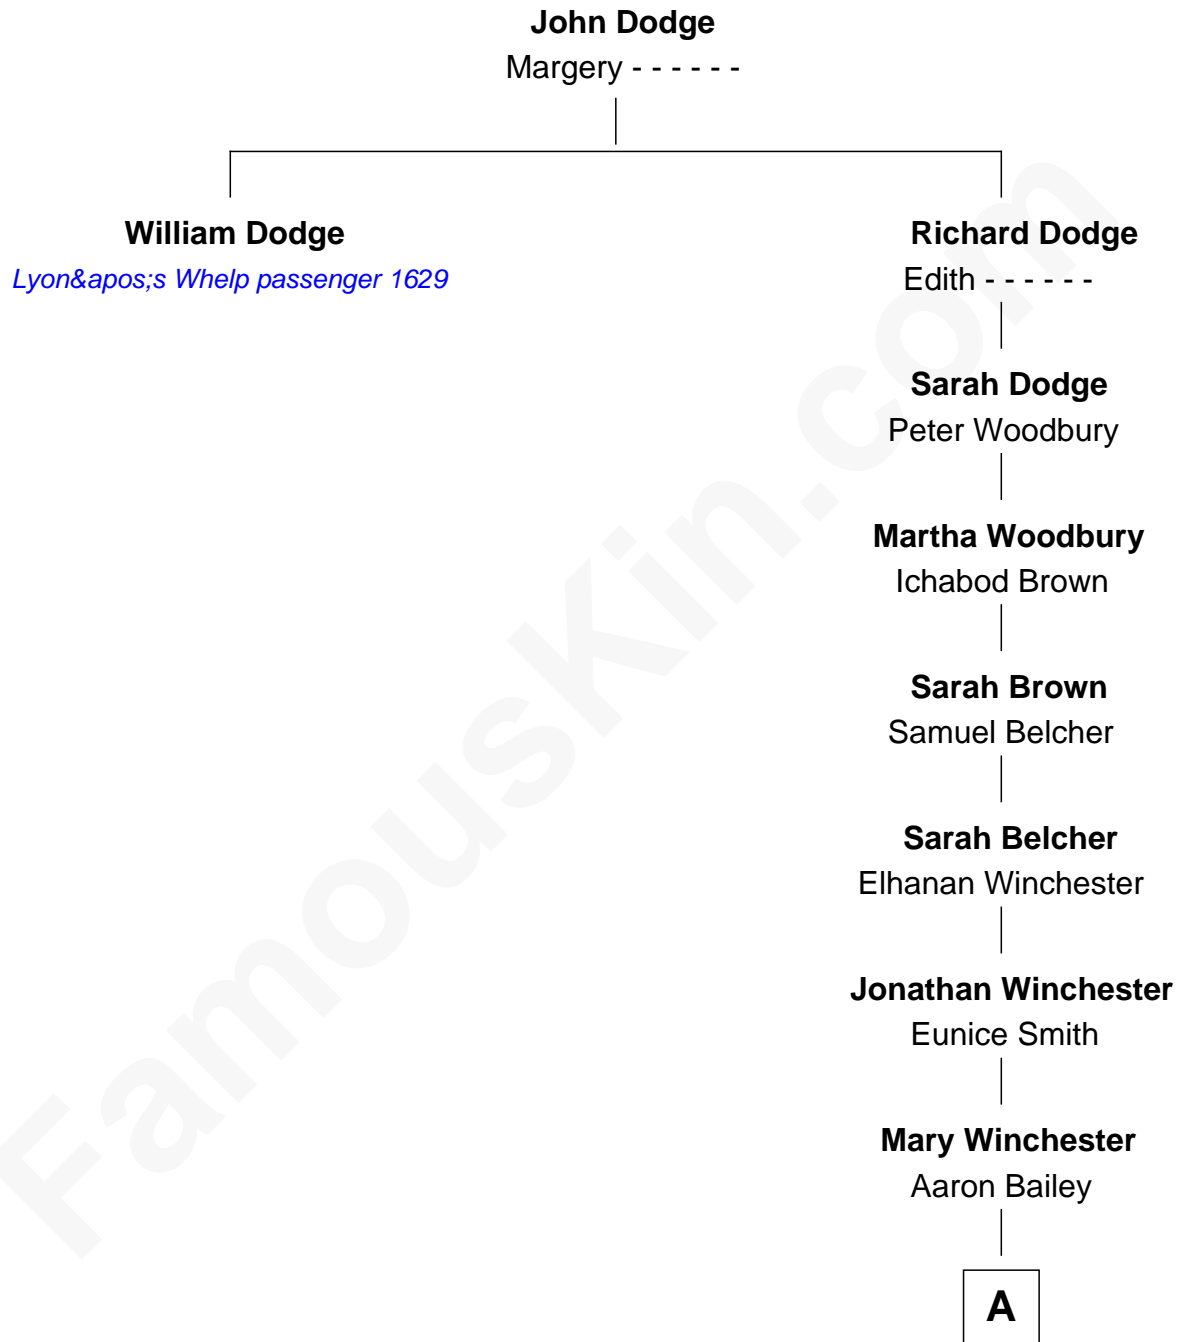

FamousKin.com

Relationship Chart of

William Dodge

(c1606 - c1685) *Lyon's Whelp passenger 1629*

10th great-granduncle of

Brandon Lee

Movie Actor and Martial Artist