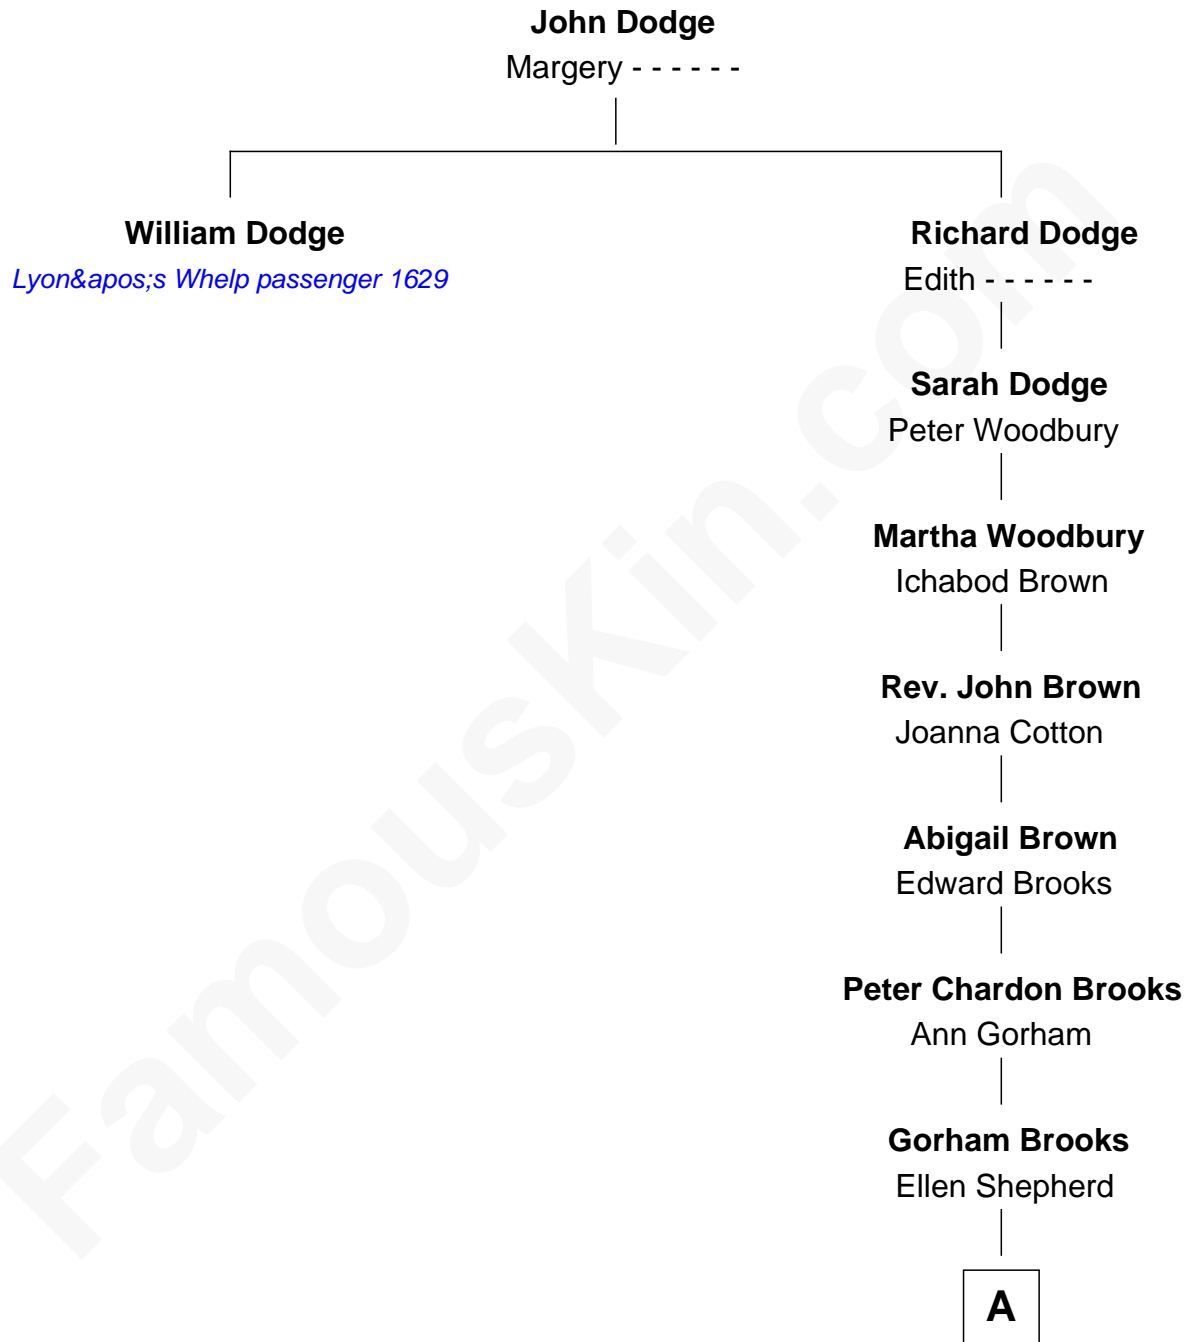

FamousKin.com Relationship Chart of William Dodge

(c1606 - c1685) Lyon's Whelp passenger 1629

7th great-granduncle of

Leverett Saltonstall

55th Governor of Massachusetts

A

Peter Chardon Brooks

Sarah Lawrence

Eleanor Brooks

Richard Middlecott Saltonstall

Leverett Saltonstall

55th Governor of Massachusetts

FamousKin.com