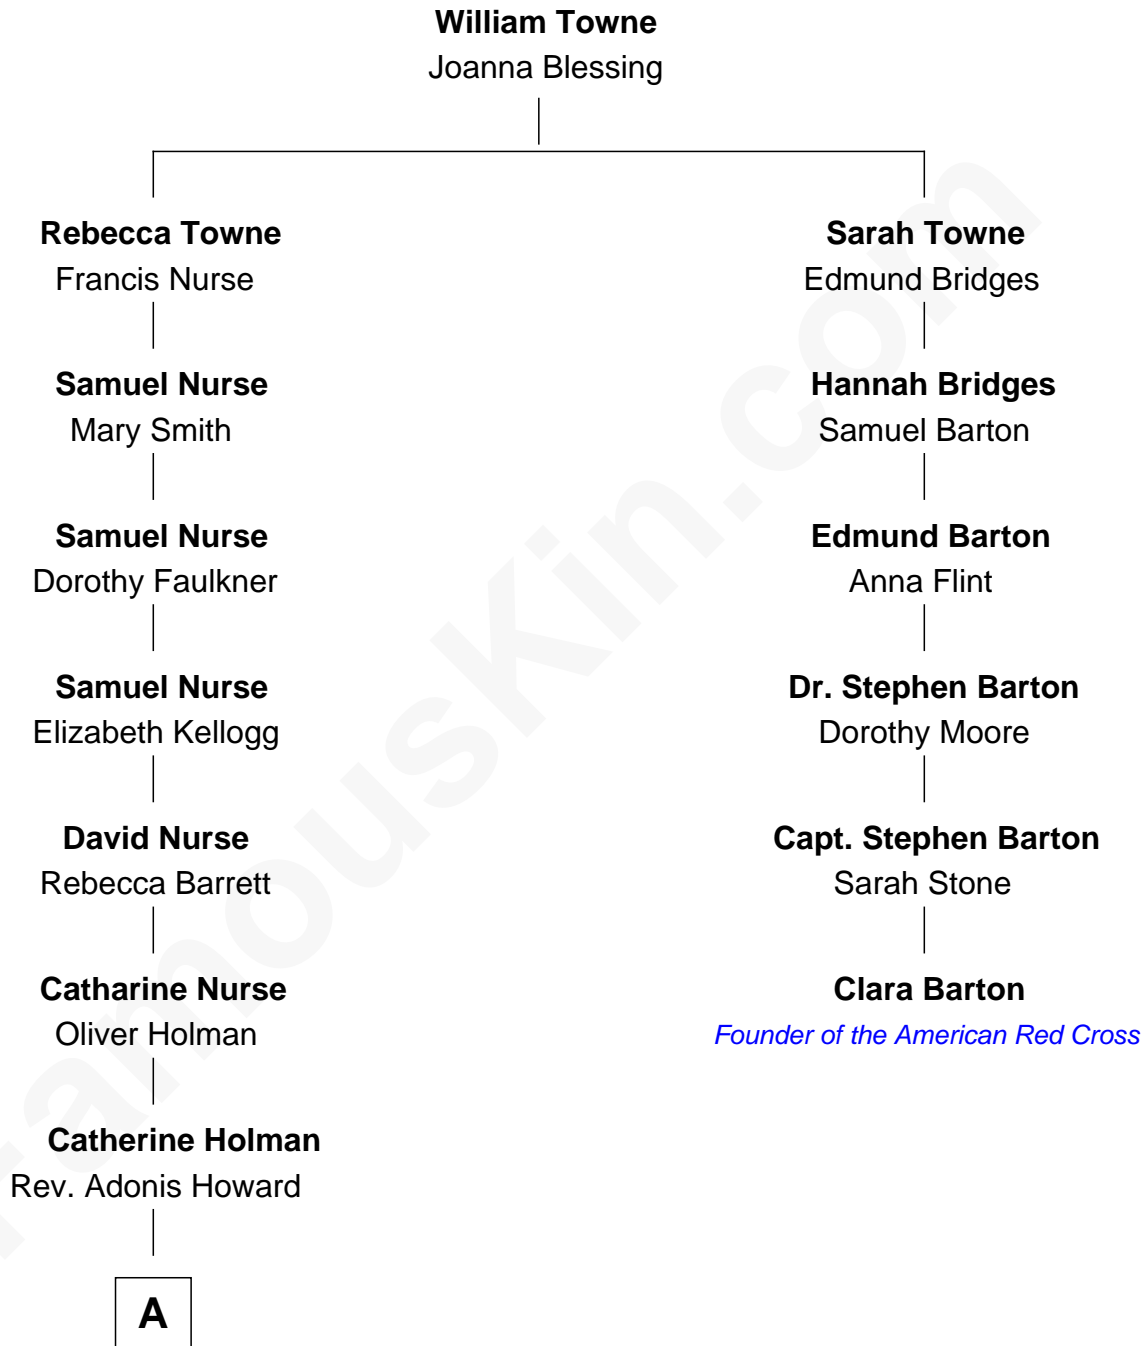

FamousKin.com

Relationship Chart of

Amy Grant

Christian/Pop Singer and Songwriter

5th cousin 6 times removed of

Clara Barton

Founder of the American Red Cross

A

—
Agnes Howard

Timothy Otis Paine

—
Isabel Paine

Henry Hastings Grant

—
Otis Paine Grant

Mizella Burton

—
Dr. Burton Paine Grant

Gloria Dean Napier