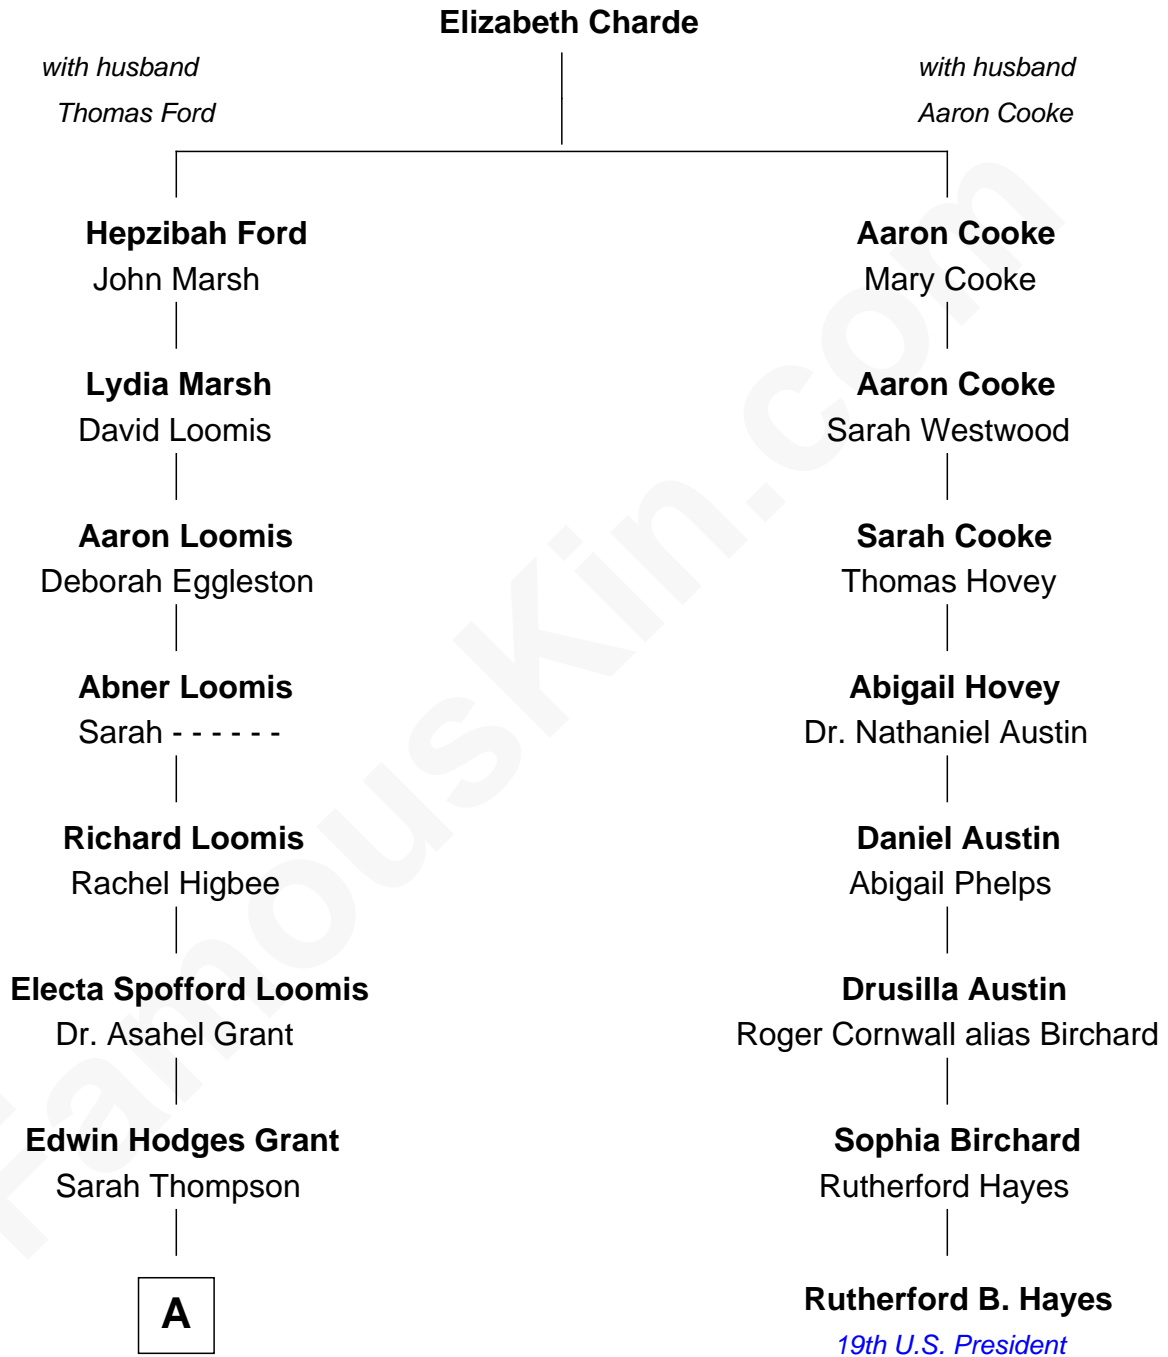

FamousKin.com

Relationship Chart of

Amy Grant

Christian/Pop Singer and Songwriter

7th cousin 3 times removed of

Rutherford B. Hayes

19th U.S. President

A

Henry Hastings Grant

Isabel Paine

Otis Paine Grant

Mizella Burton

Dr. Burton Paine Grant

Gloria Dean Napier

Amy Grant

Christian/Pop Singer and Songwriter