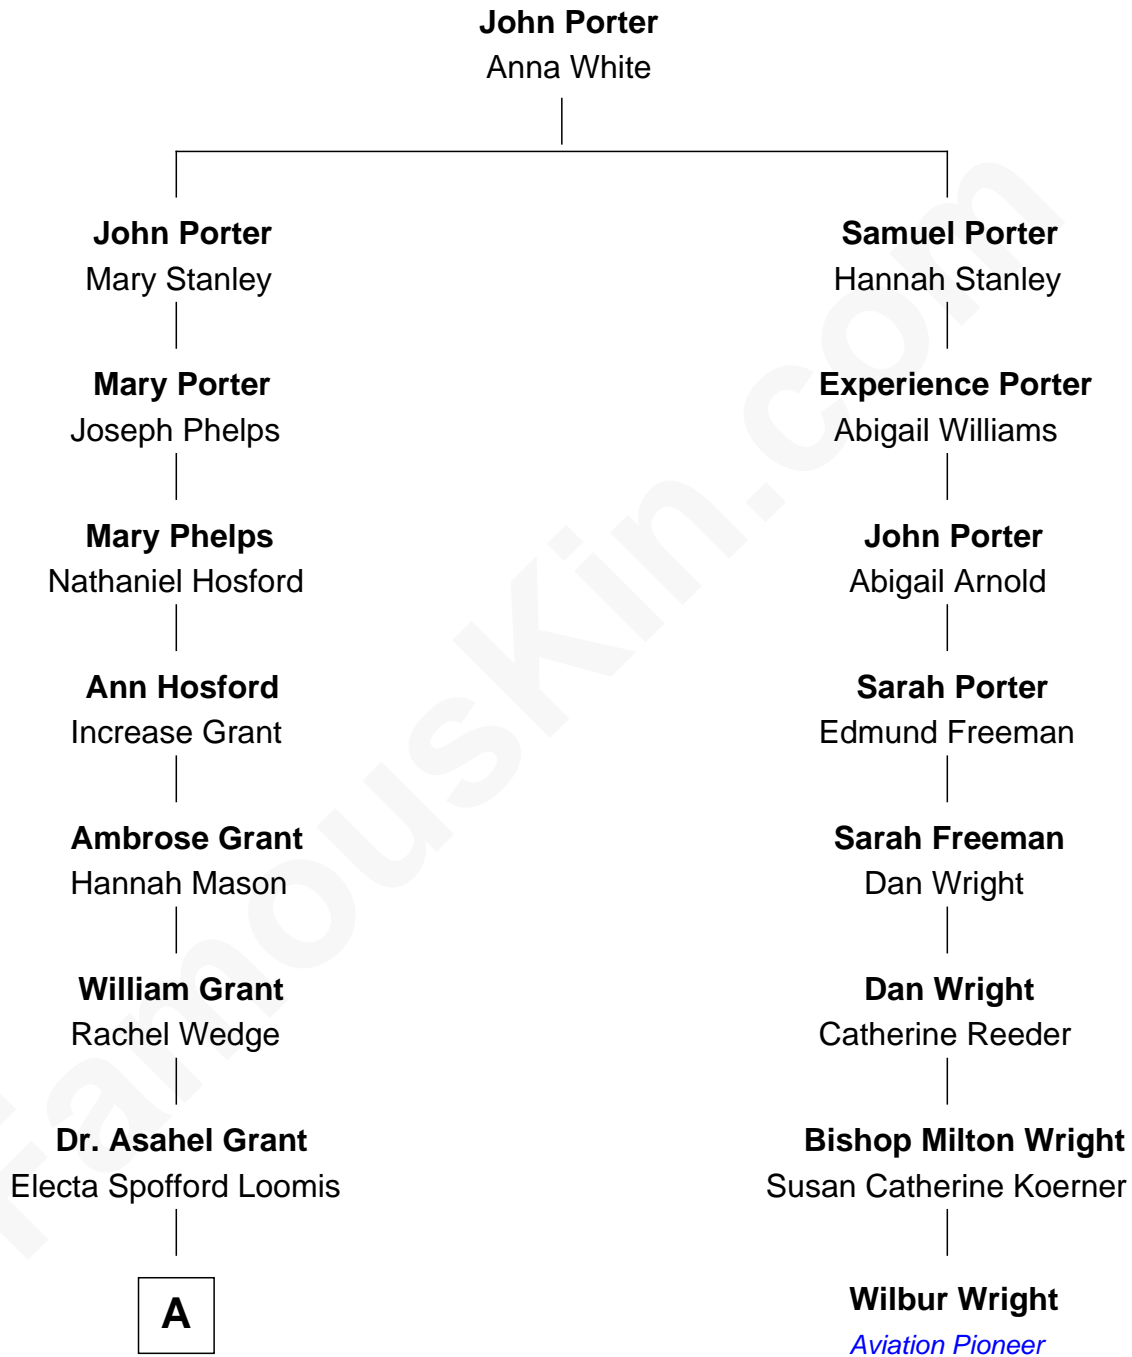

FamousKin.com

Relationship Chart of

Amy Grant

Christian/Pop Singer and Songwriter

7th cousin 4 times removed of

Wilbur Wright

Wright Brothers - Aviation Pioneer

A

—
Edwin Hodges Grant

Sarah Thompson

—
Henry Hastings Grant

Isabel Paine

—
Otis Paine Grant

Mizella Burton

—
Dr. Burton Paine Grant

Gloria Dean Napier