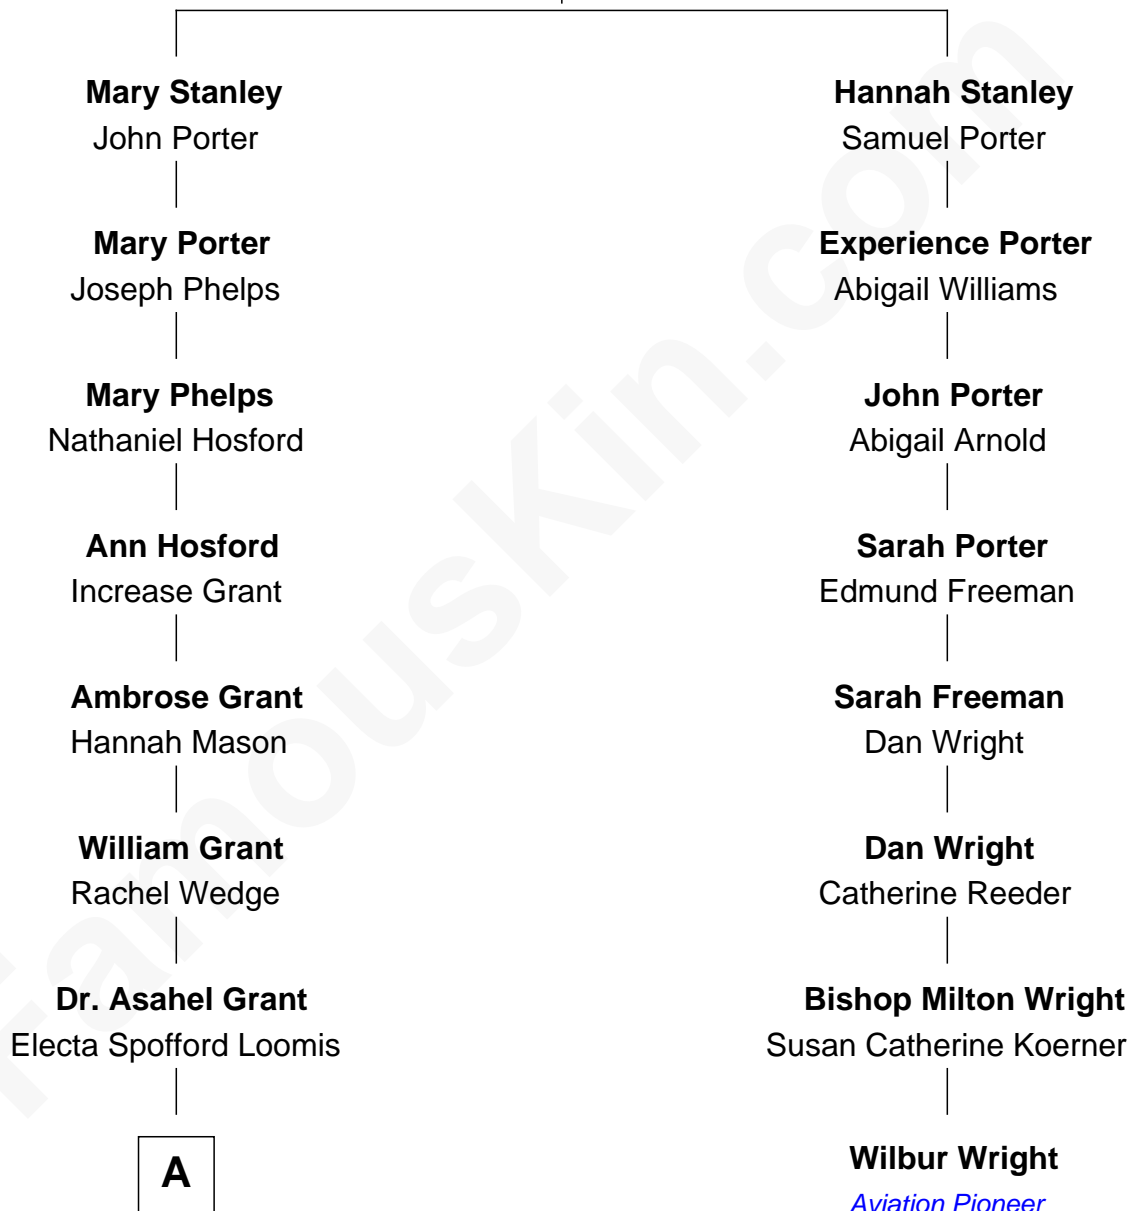

## Relationship Chart of

### Amy Grant

Christian/Pop Singer and Songwriter

7th cousin 4 times removed of

### Wilbur Wright

Wright Brothers - Aviation Pioneer

**Thomas Stanley**  
Bennett Tritton

**A**

—  
**Edwin Hodges Grant**

Sarah Thompson

—  
**Henry Hastings Grant**

Isabel Paine

—  
**Otis Paine Grant**

Mizella Burton

—  
**Dr. Burton Paine Grant**

Gloria Dean Napier

—  
**Amy Grant**

*Christian/Pop Singer and Songwriter*