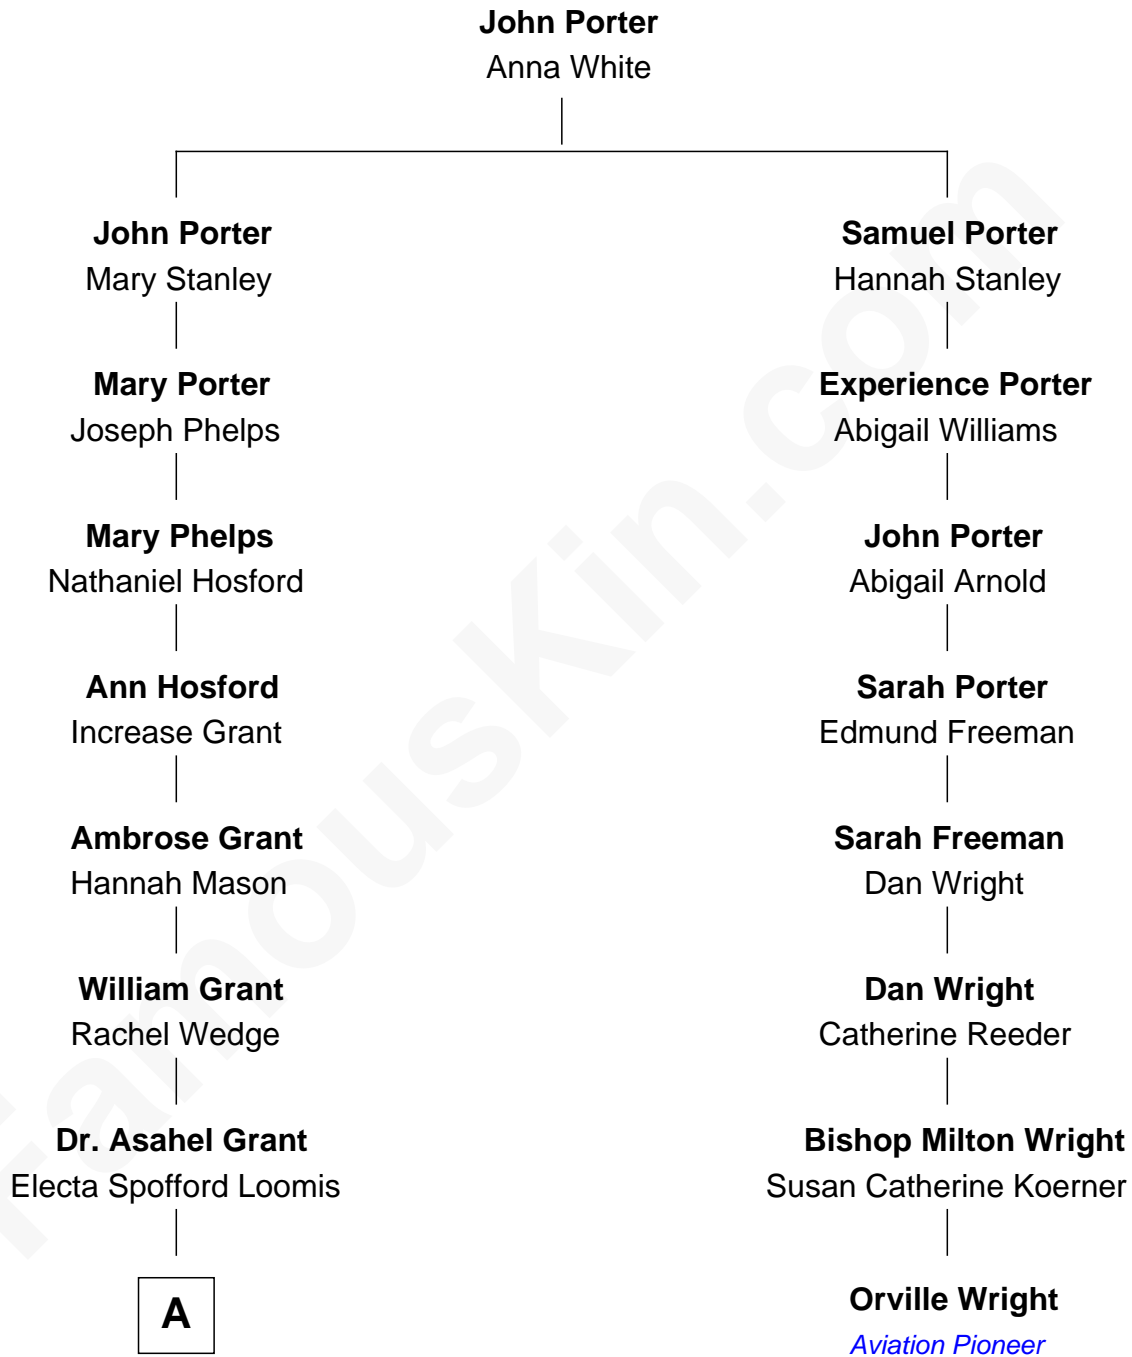

FamousKin.com

Relationship Chart of

Amy Grant

Christian/Pop Singer and Songwriter

7th cousin 4 times removed of

Orville Wright

Wright Brothers - Aviation Pioneer

A

—
Edwin Hodges Grant

Sarah Thompson

—
Henry Hastings Grant

Isabel Paine

—
Otis Paine Grant

Mizella Burton

—
Dr. Burton Paine Grant

Gloria Dean Napier