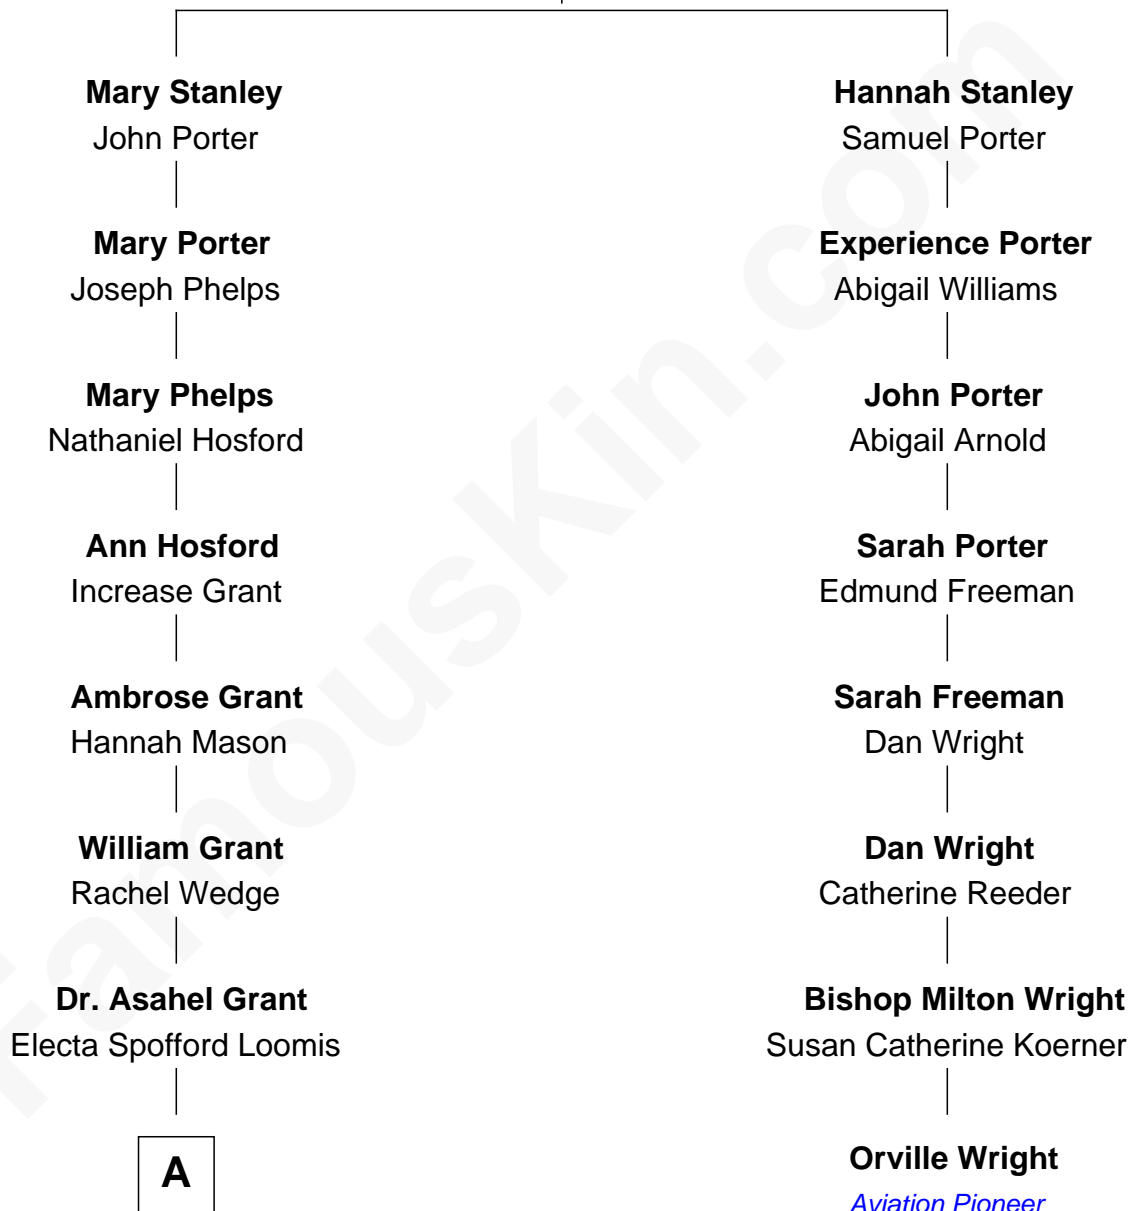

FamousKin.com

Relationship Chart of

Amy Grant

Christian/Pop Singer and Songwriter

7th cousin 4 times removed of

Orville Wright

Wright Brothers - Aviation Pioneer

Thomas Stanley
Bennett Tritton

A

—
Edwin Hodges Grant

Sarah Thompson

—
Henry Hastings Grant

Isabel Paine

—
Otis Paine Grant

Mizella Burton

—
Dr. Burton Paine Grant

Gloria Dean Napier

—
Amy Grant

Christian/Pop Singer and Songwriter