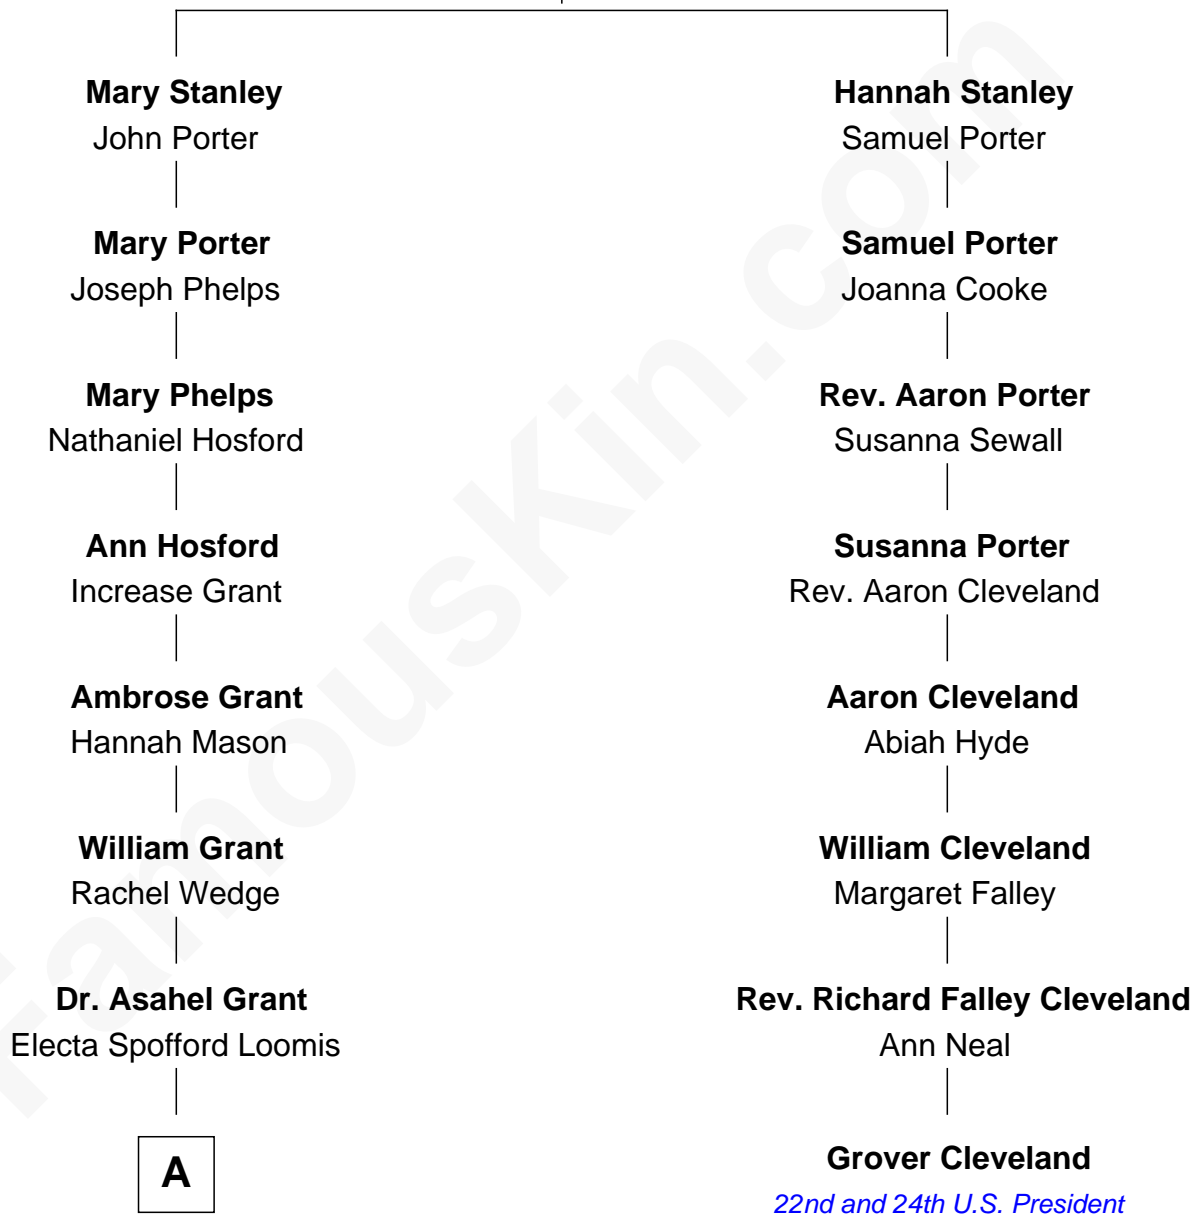

FamousKin.com

Relationship Chart of

Amy Grant

Christian/Pop Singer and Songwriter

7th cousin 4 times removed of

Grover Cleveland

22nd and 24th U.S. President

Thomas Stanley
Bennett Tritton

A

—
Edwin Hodges Grant

Sarah Thompson

—
Henry Hastings Grant

Isabel Paine

—
Otis Paine Grant

Mizella Burton

—
Dr. Burton Paine Grant