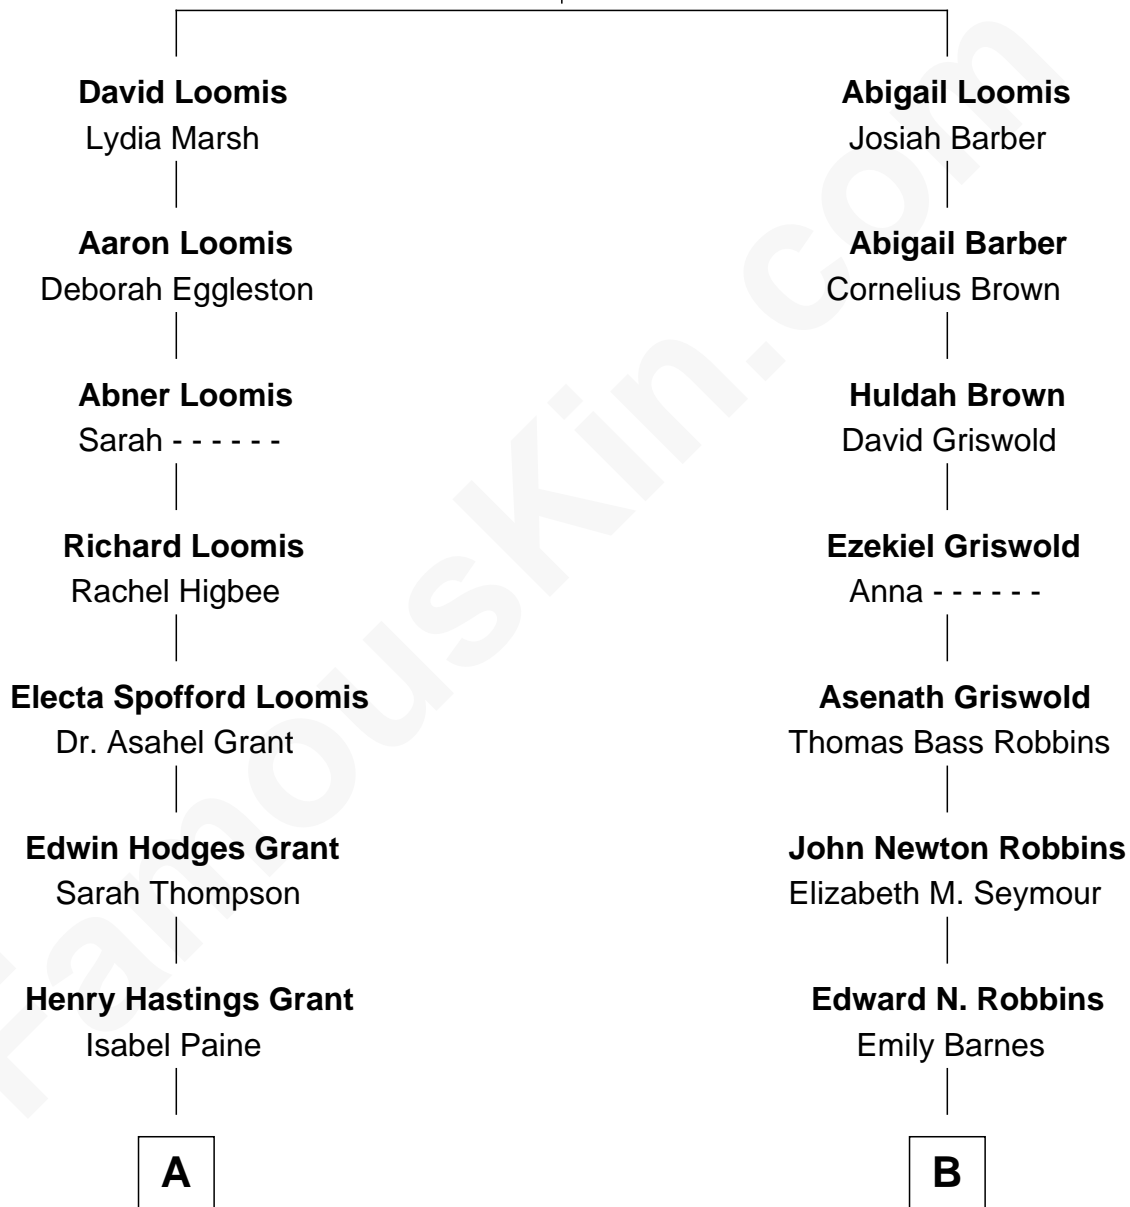

FamousKin.com Relationship Chart of

Amy Grant

Christian/Pop Singer and Songwriter

9th cousin of

Nancy (Davis) Reagan

First Lady of President Ronald Reagan

Nathaniel Loomis

Elizabeth Moore

A

Otis Paine Grant
Mizella Burton

Dr. Burton Paine Grant
Gloria Dean Napier

Amy Grant
Christian/Pop Singer and Songwriter

B

John Newell Robbins
Anne Ayers Francis

Kenneth Seymour Robbins
Edith Prescott Lockett