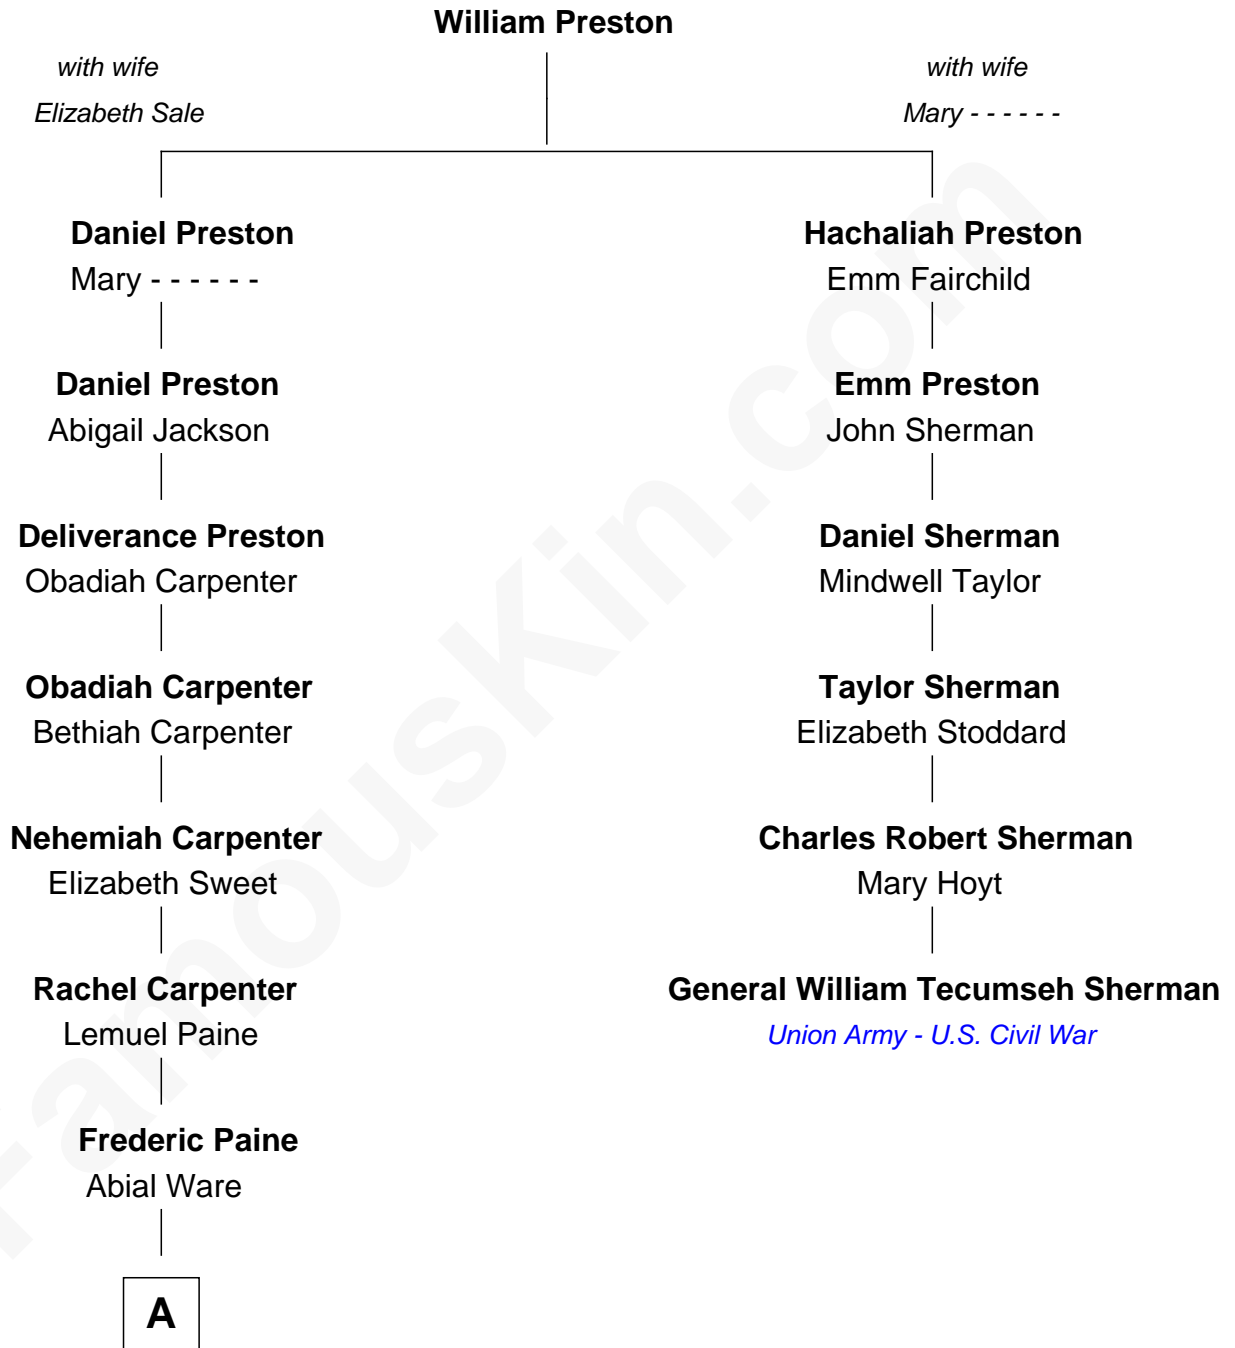

FamousKin.com

Relationship Chart of

Amy Grant

Christian/Pop Singer and Songwriter

5th cousin 6 times removed of

General William Tecumseh Sherman

Union Army - U.S. Civil War

A

—
Timothy Otis Paine

Agnes Howard

—
Isabel Paine

Henry Hastings Grant

—
Otis Paine Grant

Mizella Burton

—
Dr. Burton Paine Grant

Gloria Dean Napier

—
Amy Grant

Christian/Pop Singer and Songwriter