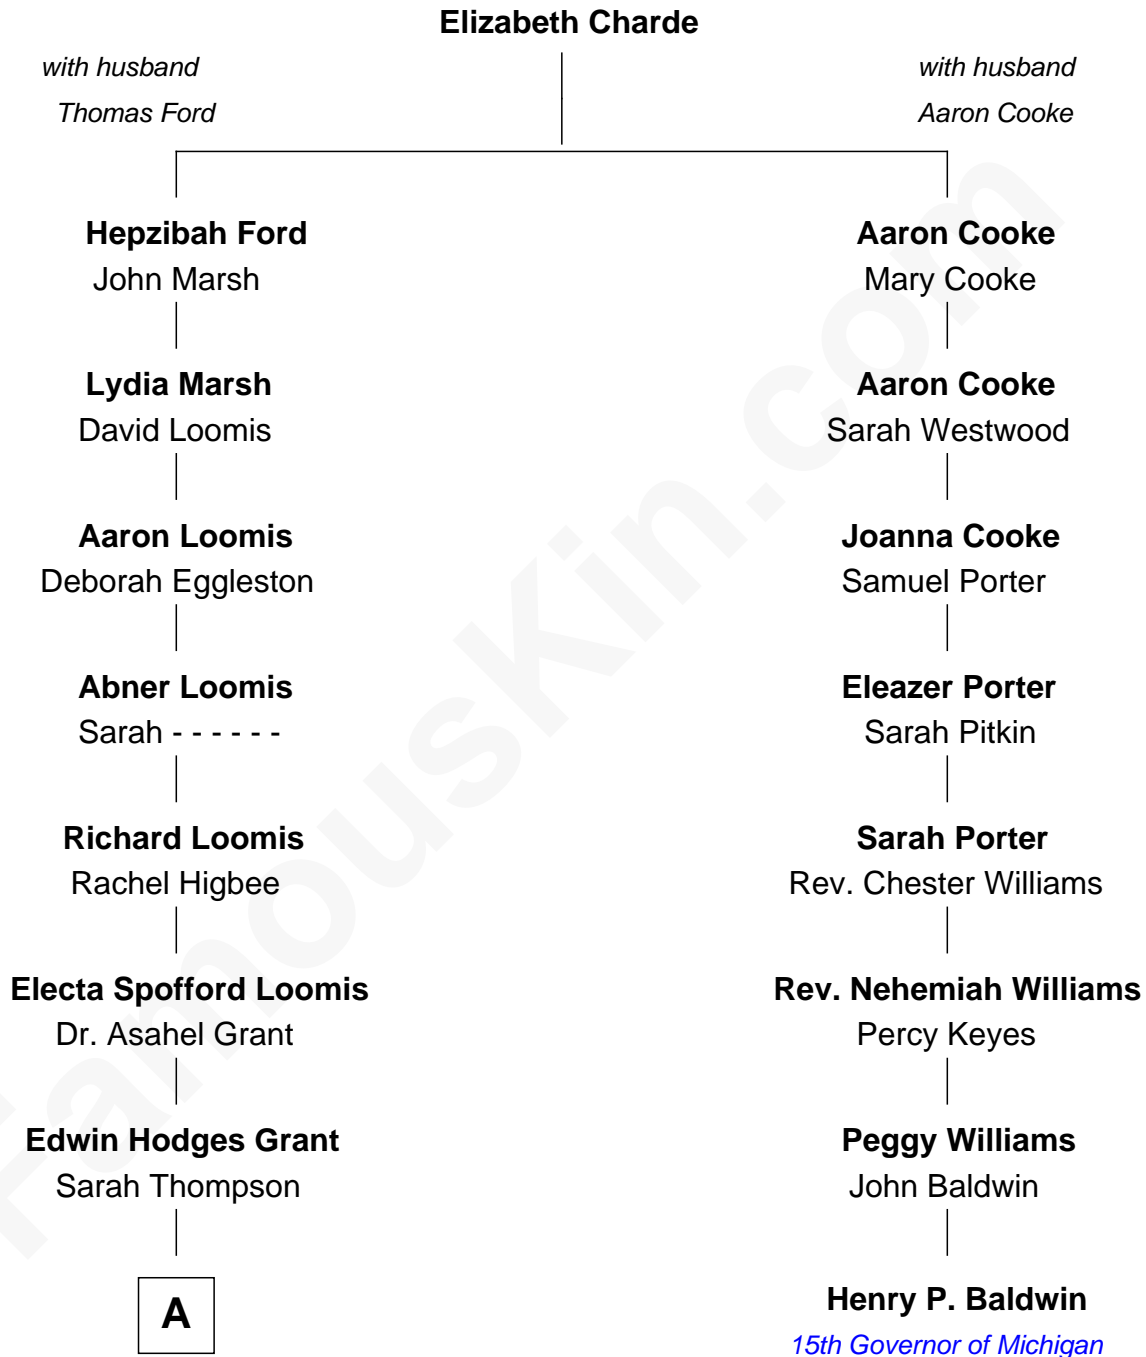

FamousKin.com

Relationship Chart of

Amy Grant

Christian/Pop Singer and Songwriter

7th cousin 3 times removed of

Henry P. Baldwin
15th Governor of Michigan

A

Henry Hastings Grant

Isabel Paine

Otis Paine Grant

Mizella Burton

Dr. Burton Paine Grant

Gloria Dean Napier

Amy Grant

Christian/Pop Singer and Songwriter