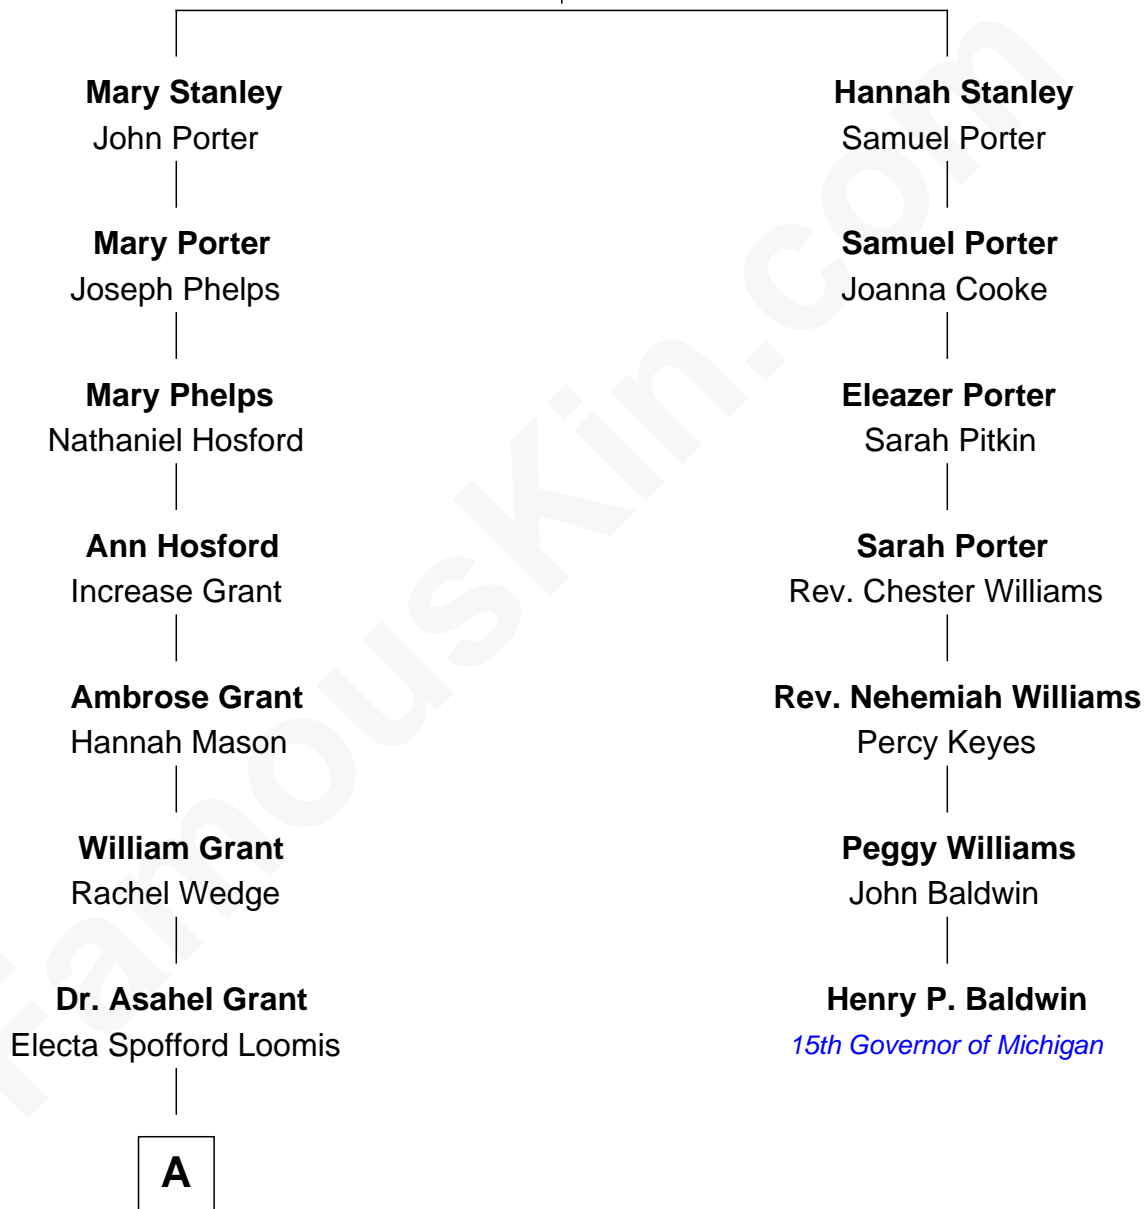

FamousKin.com

Relationship Chart of

Amy Grant

Christian/Pop Singer and Songwriter

6th cousin 5 times removed of

Henry P. Baldwin
15th Governor of Michigan

Thomas Stanley
 Bennett Tritton

A

—
Edwin Hodges Grant

Sarah Thompson

—
Henry Hastings Grant

Isabel Paine

—
Otis Paine Grant

Mizella Burton

—
Dr. Burton Paine Grant

Gloria Dean Napier