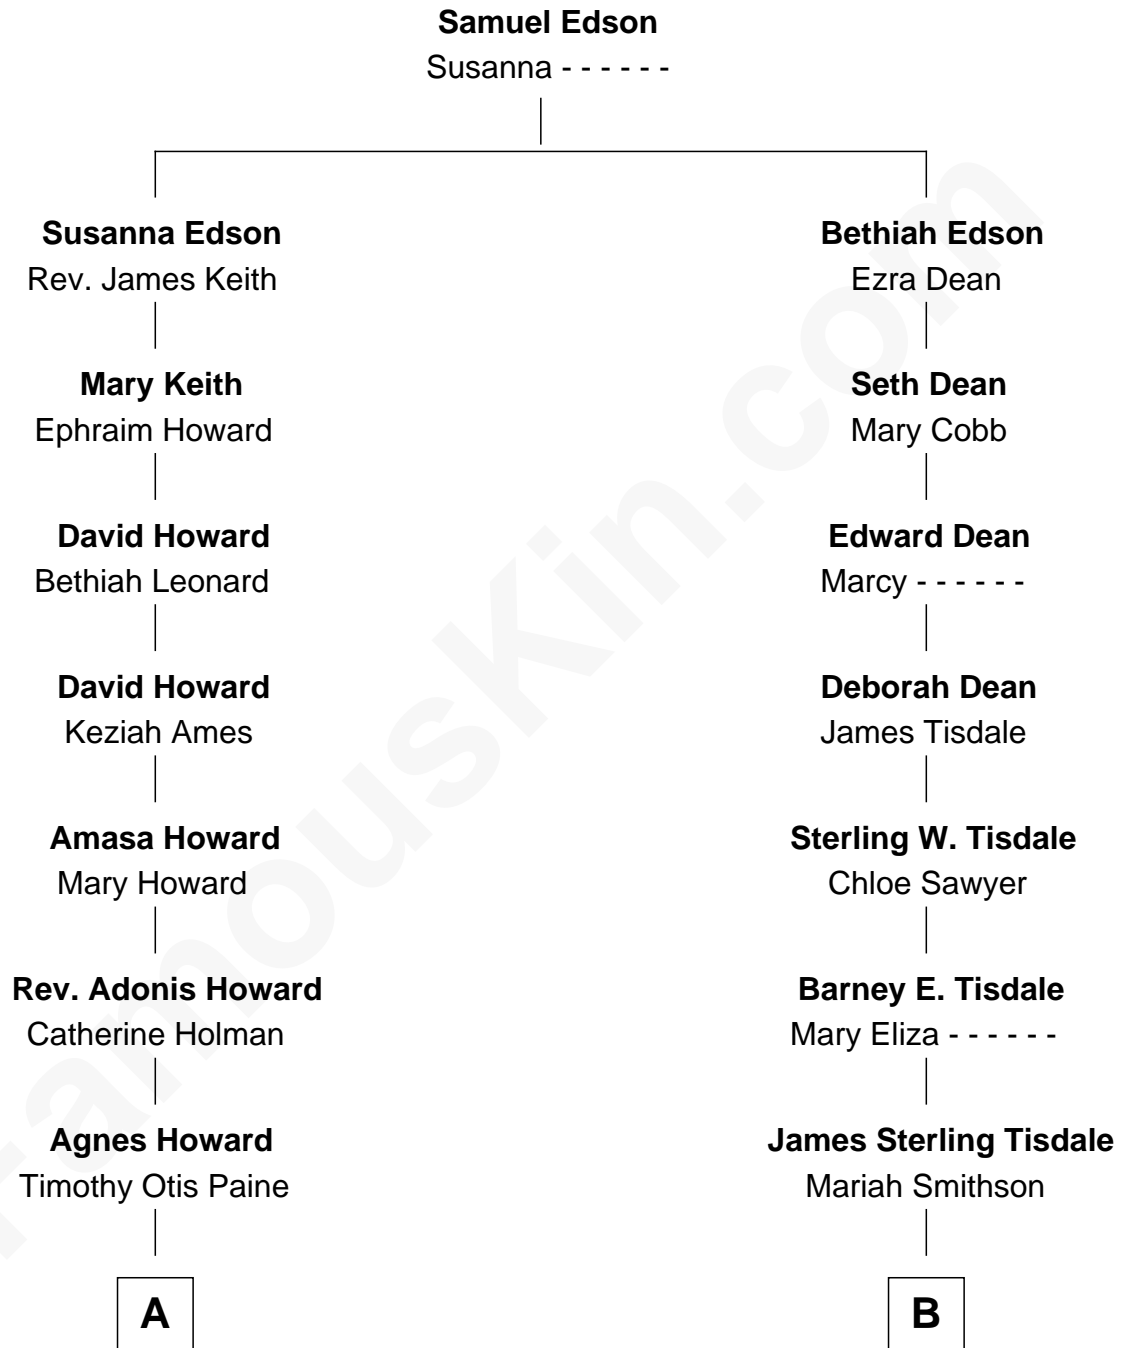

FamousKin.com Relationship Chart of

Amy Grant

Christian/Pop Singer and Songwriter

10th cousin of

Edward Snowden

Ex-CIA / NSA Whistleblower

A

Isabel Paine
Henry Hastings Grant

Otis Paine Grant
Mizella Burton

Dr. Burton Paine Grant
Gloria Dean Napier

Amy Grant
Christian/Pop Singer and Songwriter

B

Herbert Taylor Tisdale
Missouri Riggs

Marion Tisdale
Lonnie Glenn Snowden

Lonnie Glenn Snowden
Elizabeth Wendy Barrett