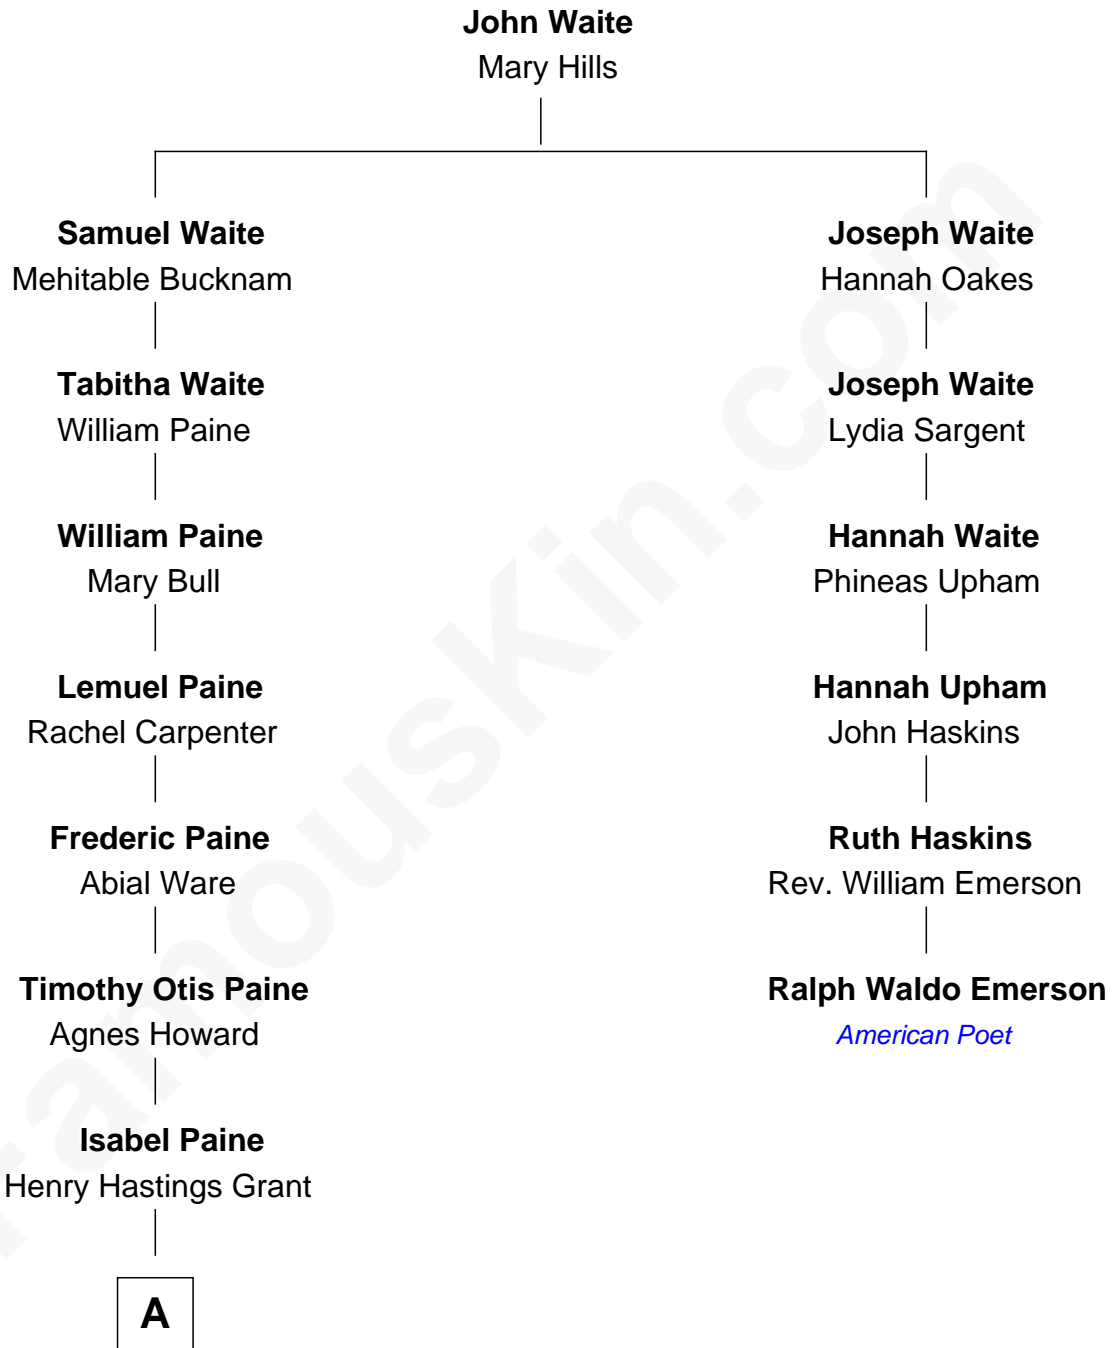

FamousKin.com

Relationship Chart of

Amy Grant

Christian/Pop Singer and Songwriter

5th cousin 4 times removed of

Ralph Waldo Emerson

American Poet

A

—
Otis Paine Grant

Mizella Burton

—
Dr. Burton Paine Grant

Gloria Dean Napier

—
Amy Grant

Christian/Pop Singer and Songwriter

FamousKin.com