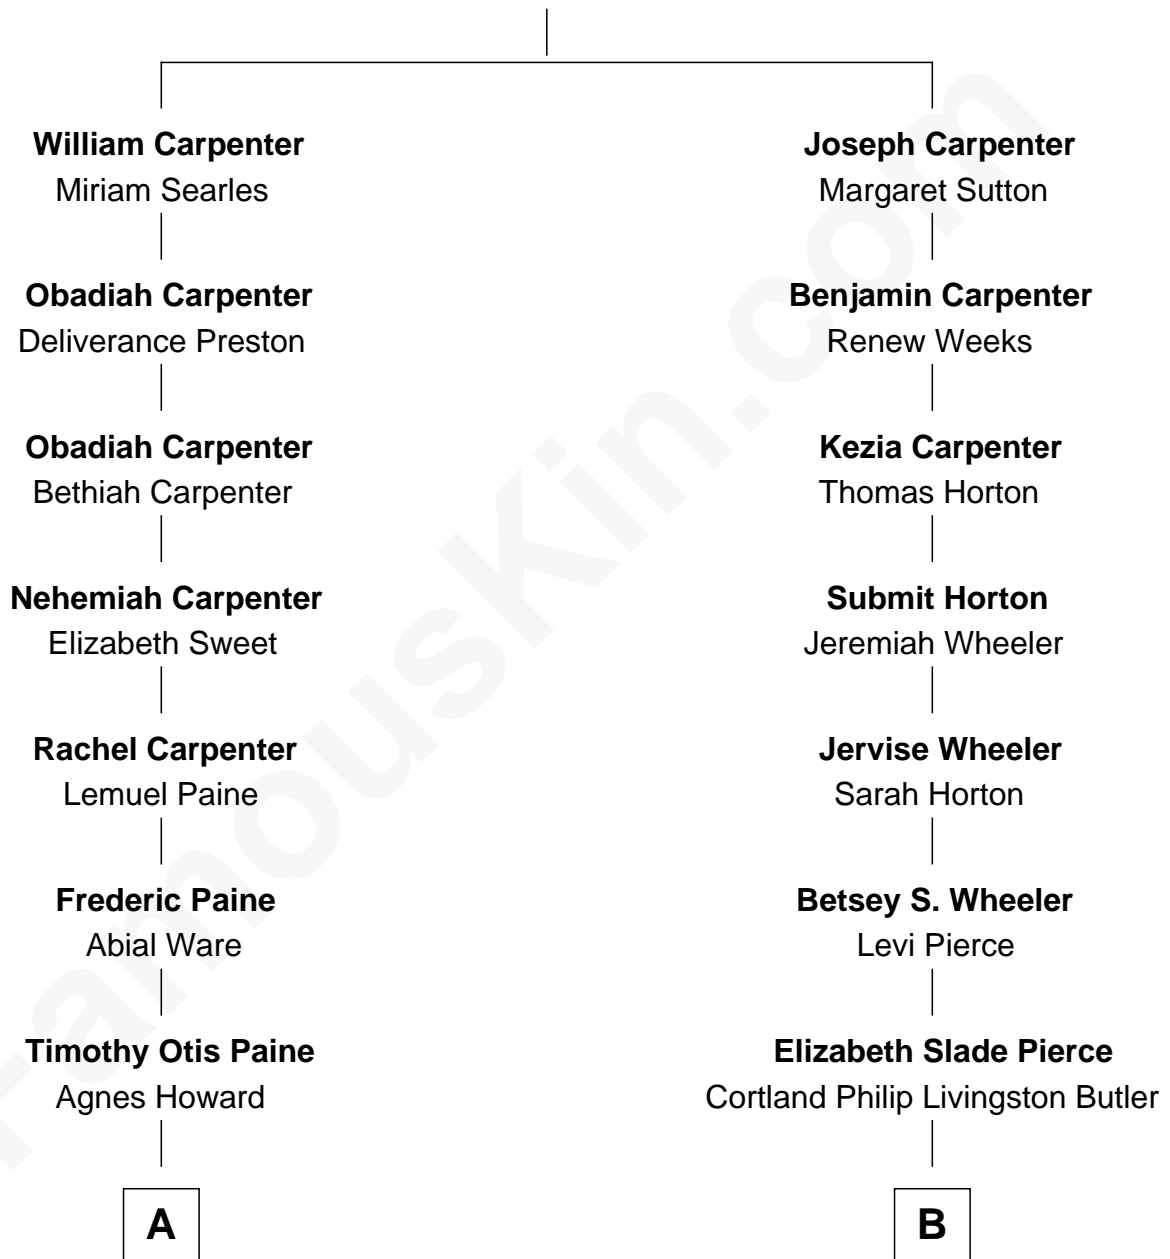

FamousKin.com Relationship Chart of

Amy Grant

Christian/Pop Singer and Songwriter

10th cousin of

George H. W. Bush

41st U.S. President

William Carpenter

Abigail Briant

A

Isabel Paine
Henry Hastings Grant

Otis Paine Grant
Mizella Burton

Dr. Burton Paine Grant
Gloria Dean Napier

Amy Grant
Christian/Pop Singer and Songwriter

B

Mary Elizabeth Butler
Robert Emmet Sheldon

Flora Sheldon
Samuel Prescott Bush

Prescott Sheldon Bush
Dorothy Wear Walker

George H. W. Bush
41st U.S. President