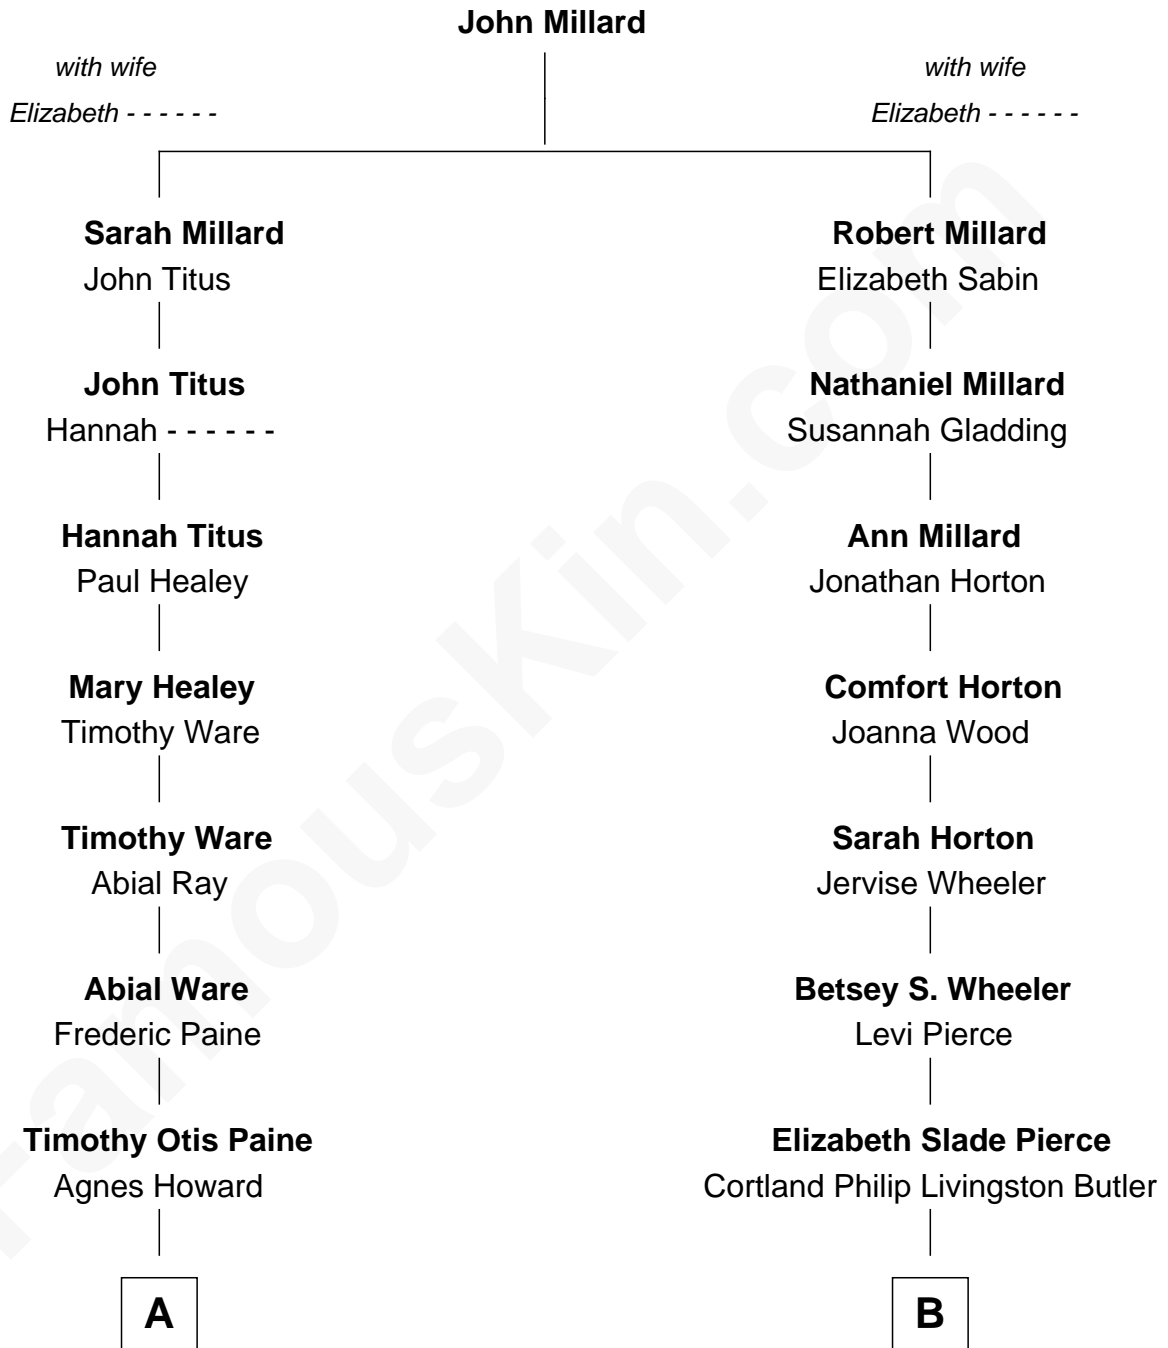

FamousKin.com

Relationship Chart of

Amy Grant

Christian/Pop Singer and Songwriter

10th cousin 1 time removed of

George W. Bush
43rd U.S. President

A

Isabel Paine
Henry Hastings Grant

Otis Paine Grant
Mizella Burton

Dr. Burton Paine Grant
Gloria Dean Napier

Amy Grant
Christian/Pop Singer and Songwriter

B

Mary Elizabeth Butler
Robert Emmet Sheldon

Flora Sheldon
Samuel Prescott Bush

Prescott Sheldon Bush
Dorothy Wear Walker

George Herbert Walker Bush
Barbara Pierce

George W. Bush
43rd U.S. President