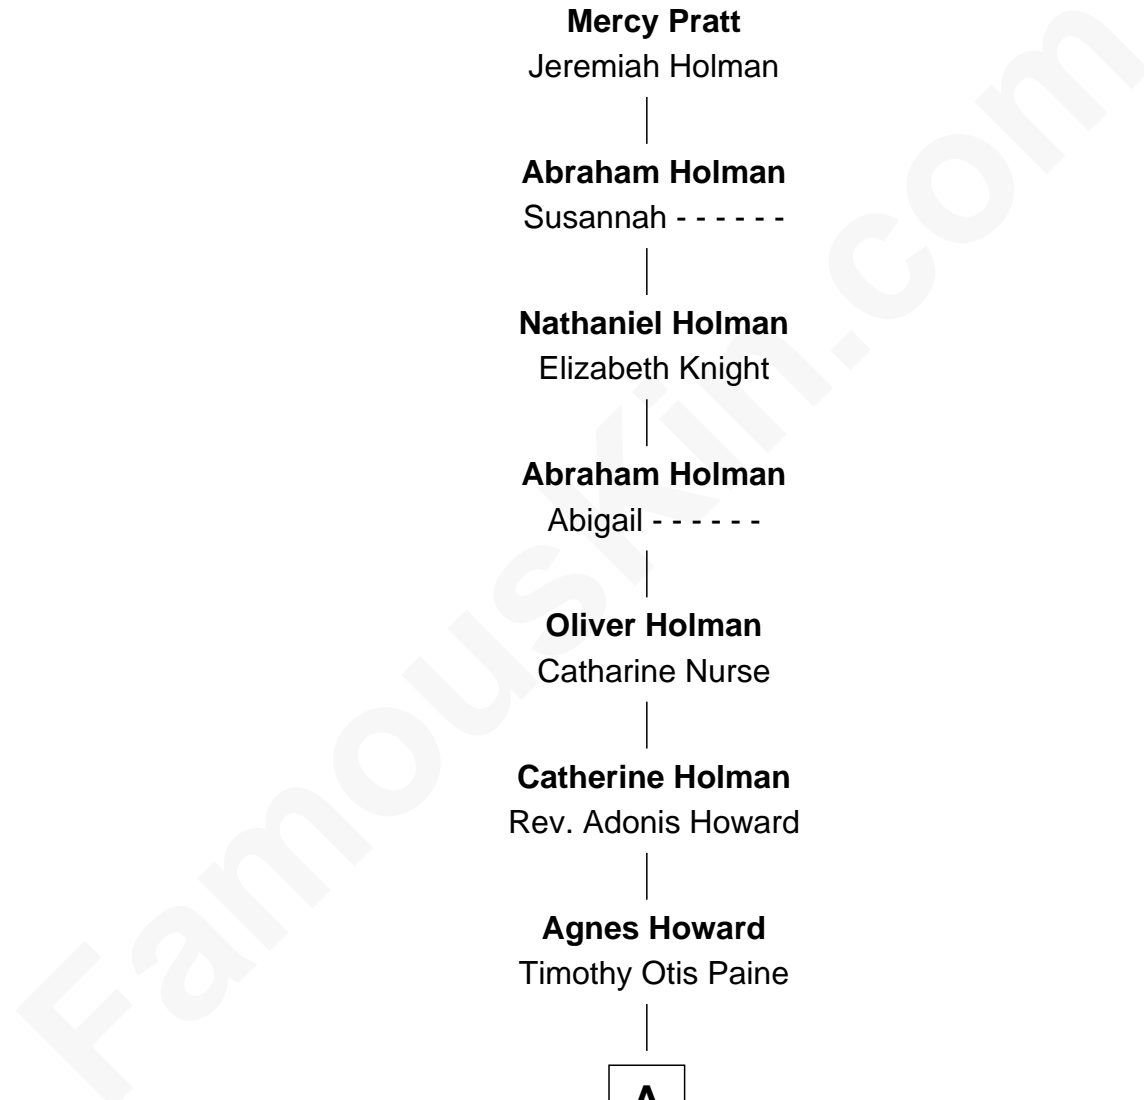

# FamousKin.com Relationship Chart of

**Amy Grant**

*Christian/Pop Singer and Songwriter*

**9th Great-granddaughter of**

**Phineas Pratt**

*(c1593 - 1680) Sparrow passenger 1622*

**Phineas Pratt**

Mary Priest

**Mercy Pratt**

Jeremiah Holman

**Abraham Holman**

Susannah - - - - -

**Nathaniel Holman**

Elizabeth Knight

**Abraham Holman**

Abigail - - - - -

**Oliver Holman**

Catharine Nurse

**Catherine Holman**

Rev. Adonis Howard

**Agnes Howard**

Timothy Otis Paine

**A**

**A**

|  
**Isabel Paine**

Henry Hastings Grant

|  
**Otis Paine Grant**

Mizella Burton

|  
**Dr. Burton Paine Grant**

Gloria Dean Napier

|  
**Amy Grant**

*Christian/Pop Singer and Songwriter*