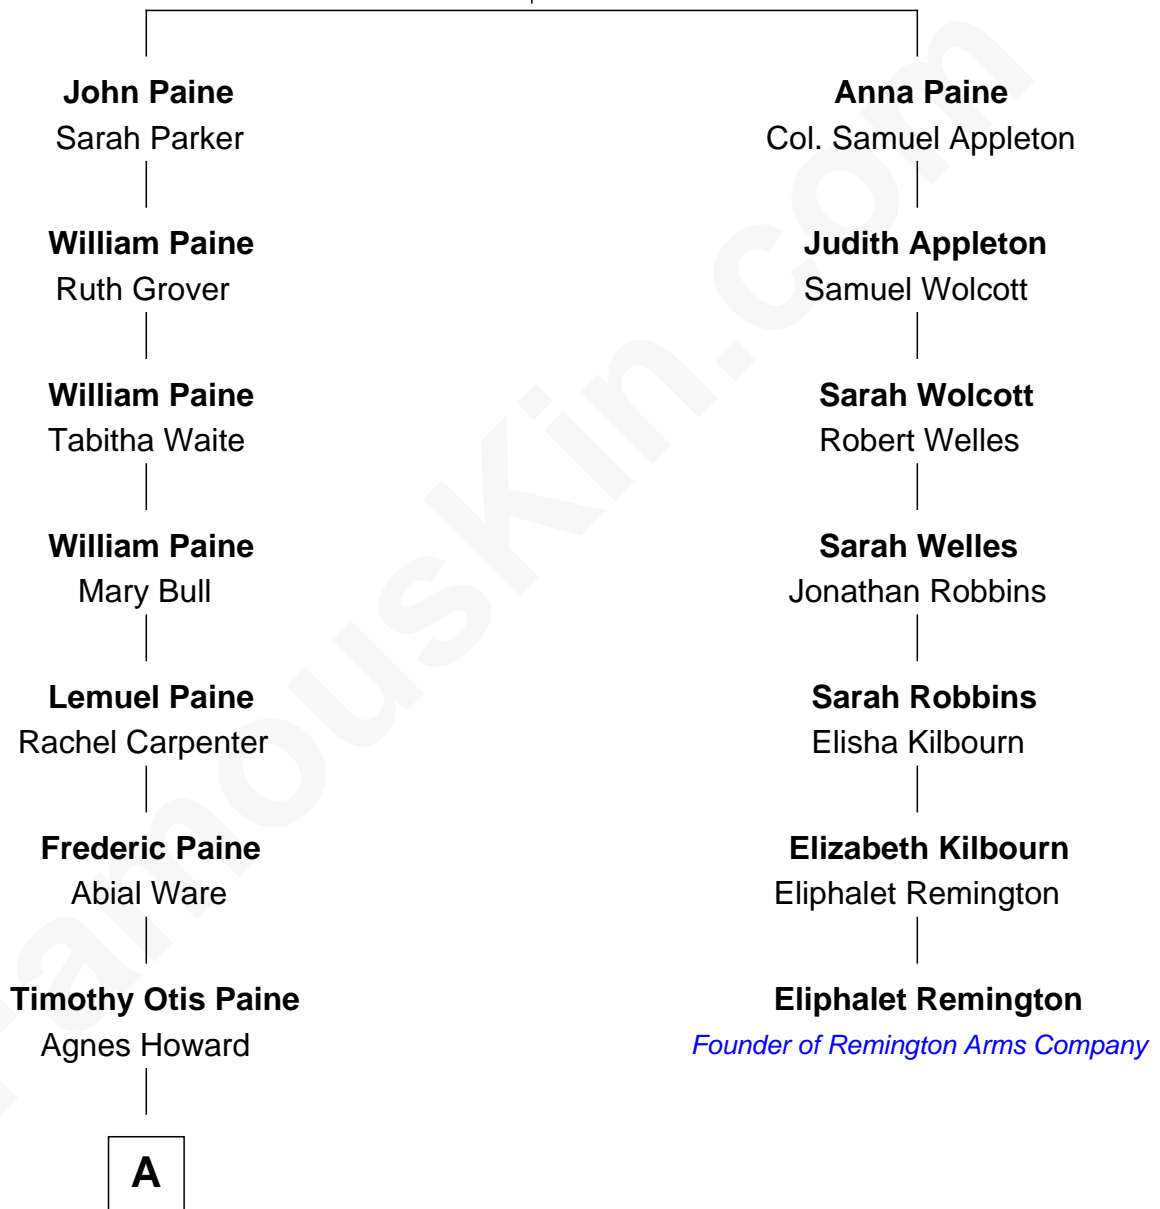

FamousKin.com

Relationship Chart of

Amy Grant

Christian/Pop Singer and Songwriter

6th cousin 4 times removed of

Eliphalet Remington

Founder of Remington Arms Company

William Paine

Anna North

A

Isabel Paine
Henry Hastings Grant

Otis Paine Grant
Mizella Burton

Dr. Burton Paine Grant
Gloria Dean Napier

Amy Grant
Christian/Pop Singer and Songwriter