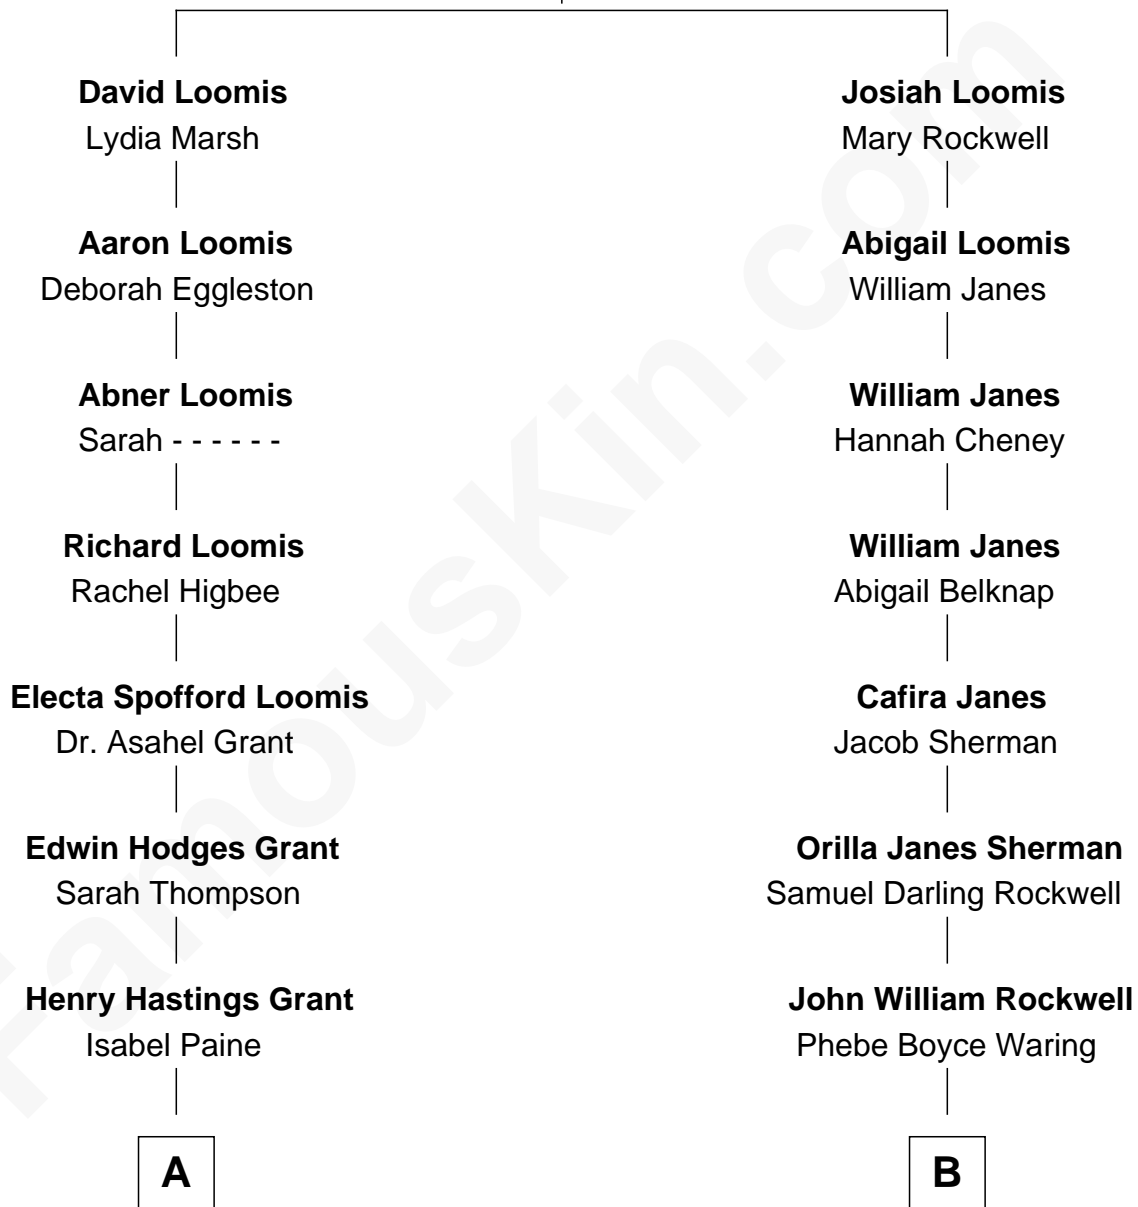

FamousKin.com

Relationship Chart of

Amy Grant

Christian/Pop Singer and Songwriter

8th cousin 1 time removed of

Norman Rockwell
American Artist

Nathaniel Loomis
Elizabeth Moore

FamousKin.com