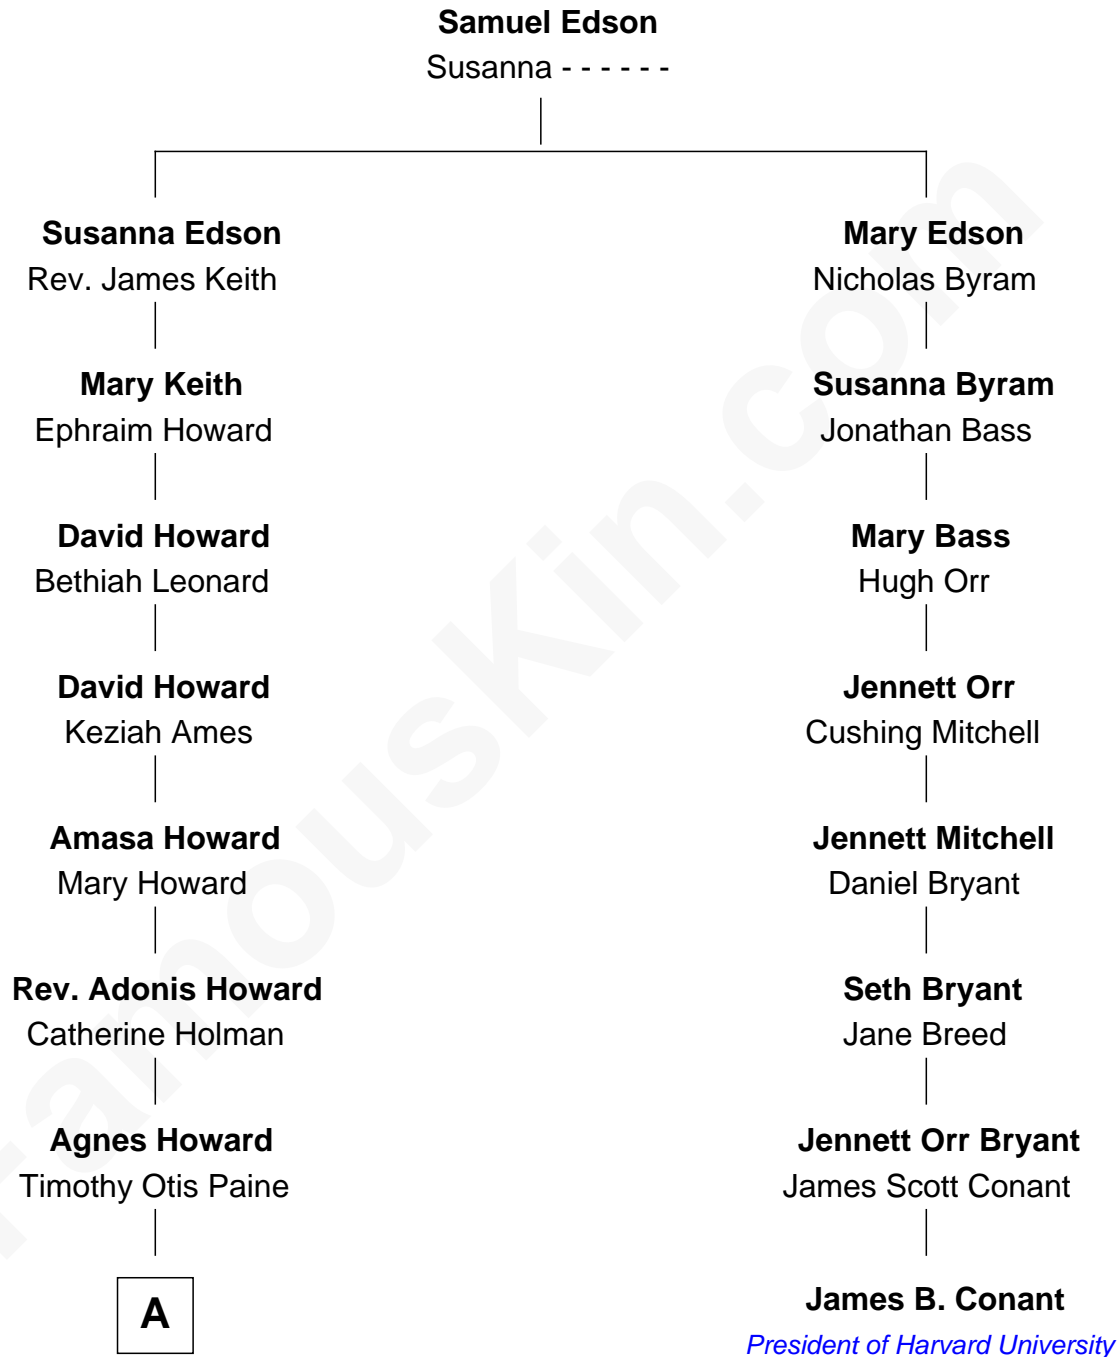

FamousKin.com

Relationship Chart of

Amy Grant

Christian/Pop Singer and Songwriter

7th cousin 3 times removed of

James B. Conant

President of Harvard University

A

—
Isabel Paine

Henry Hastings Grant

—
Otis Paine Grant

Mizella Burton

—
Dr. Burton Paine Grant

Gloria Dean Napier

—
Amy Grant

Christian/Pop Singer and Songwriter