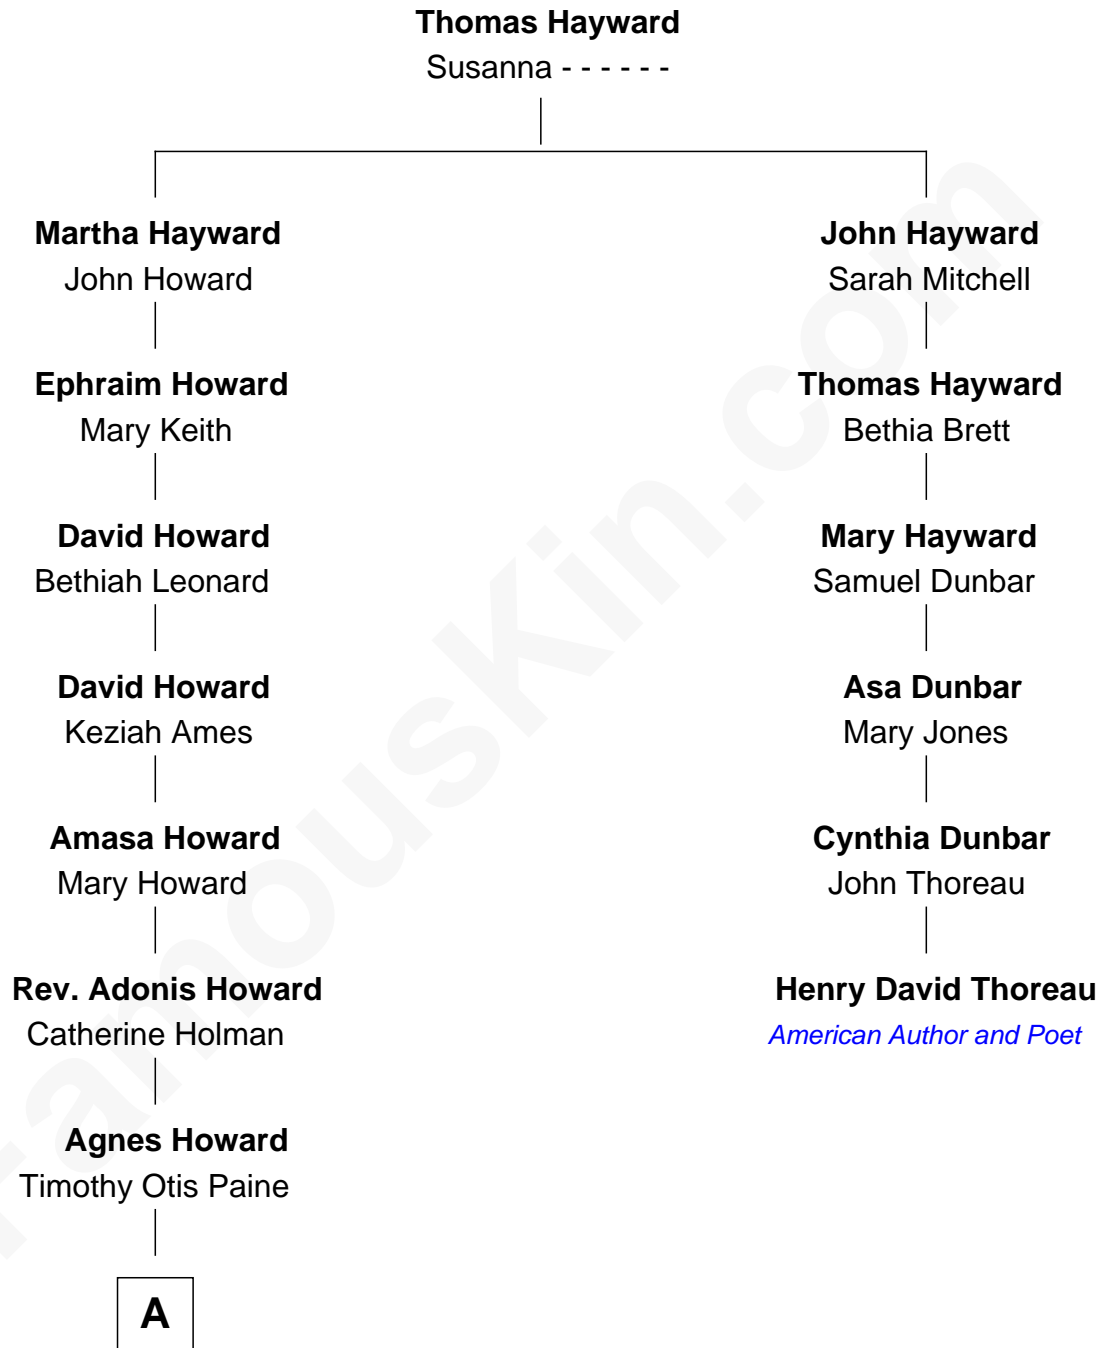

# FamousKin.com

## Relationship Chart of

### Amy Grant

Christian/Pop Singer and Songwriter

5th cousin 5 times removed of

**Henry David Thoreau**  
American Author and Poet

**A**

—  
**Isabel Paine**  
Henry Hastings Grant

—  
**Otis Paine Grant**  
Mizella Burton