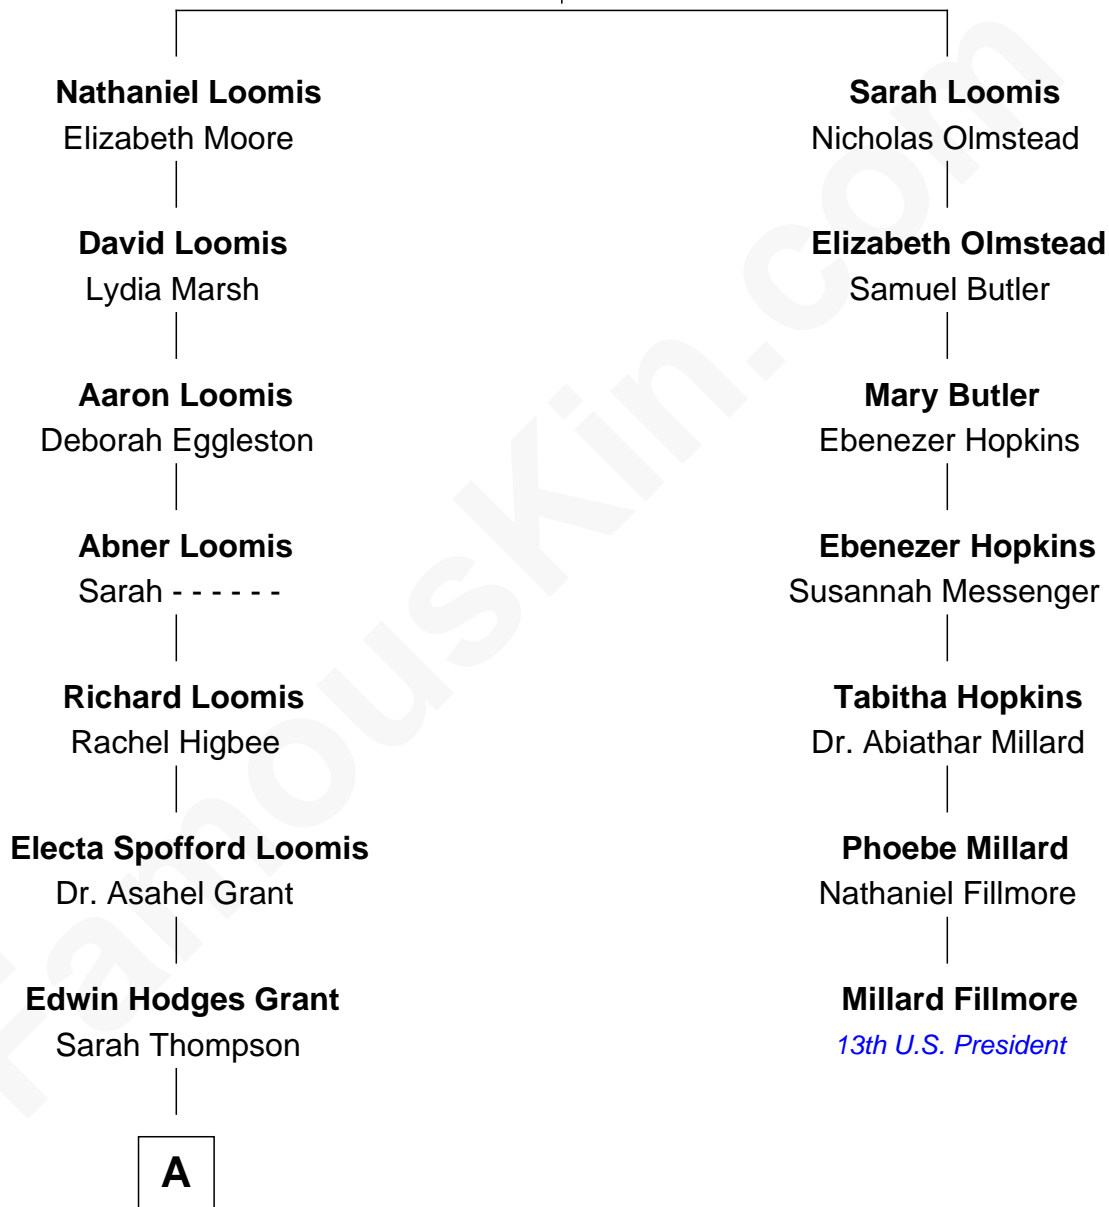

FamousKin.com

Relationship Chart of

Amy Grant

Christian/Pop Singer and Songwriter

6th cousin 4 times removed of

Millard Fillmore

13th U.S. President

Joseph Loomis

Mary White

A

Henry Hastings Grant

Isabel Paine

Otis Paine Grant

Mizella Burton

Dr. Burton Paine Grant

Gloria Dean Napier