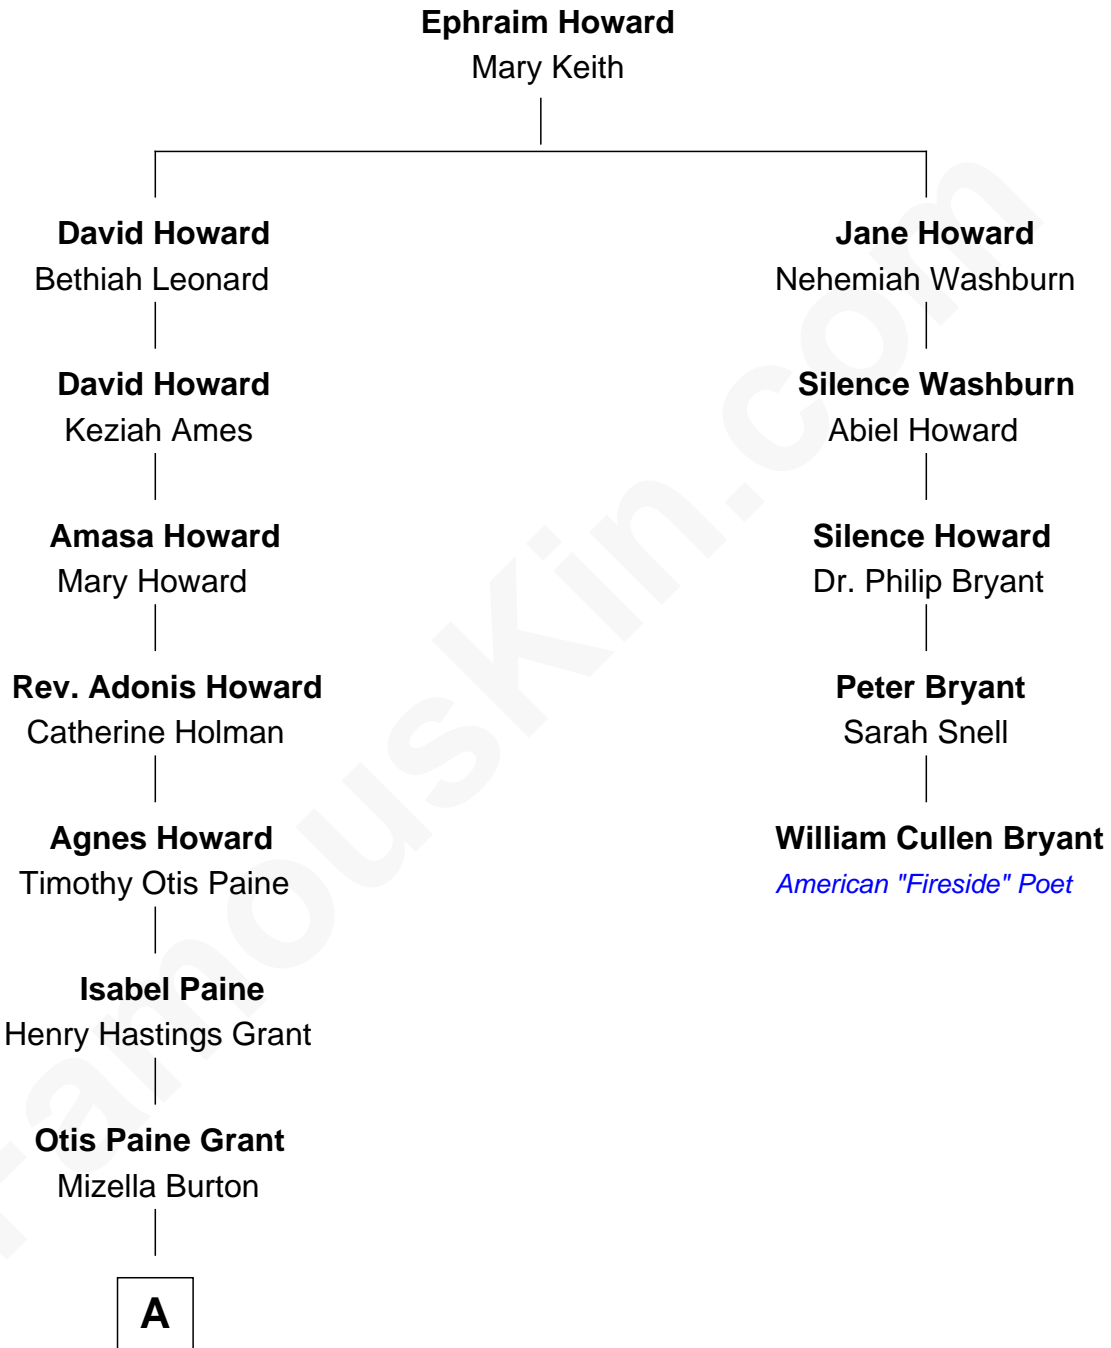

# FamousKin.com

## Relationship Chart of

### Amy Grant

Christian/Pop Singer and Songwriter

4th cousin 4 times removed of

**William Cullen Bryant**  
American "Fireside" Poet

A

Dr. Burton Paine Grant

Gloria Dean Napier

Amy Grant