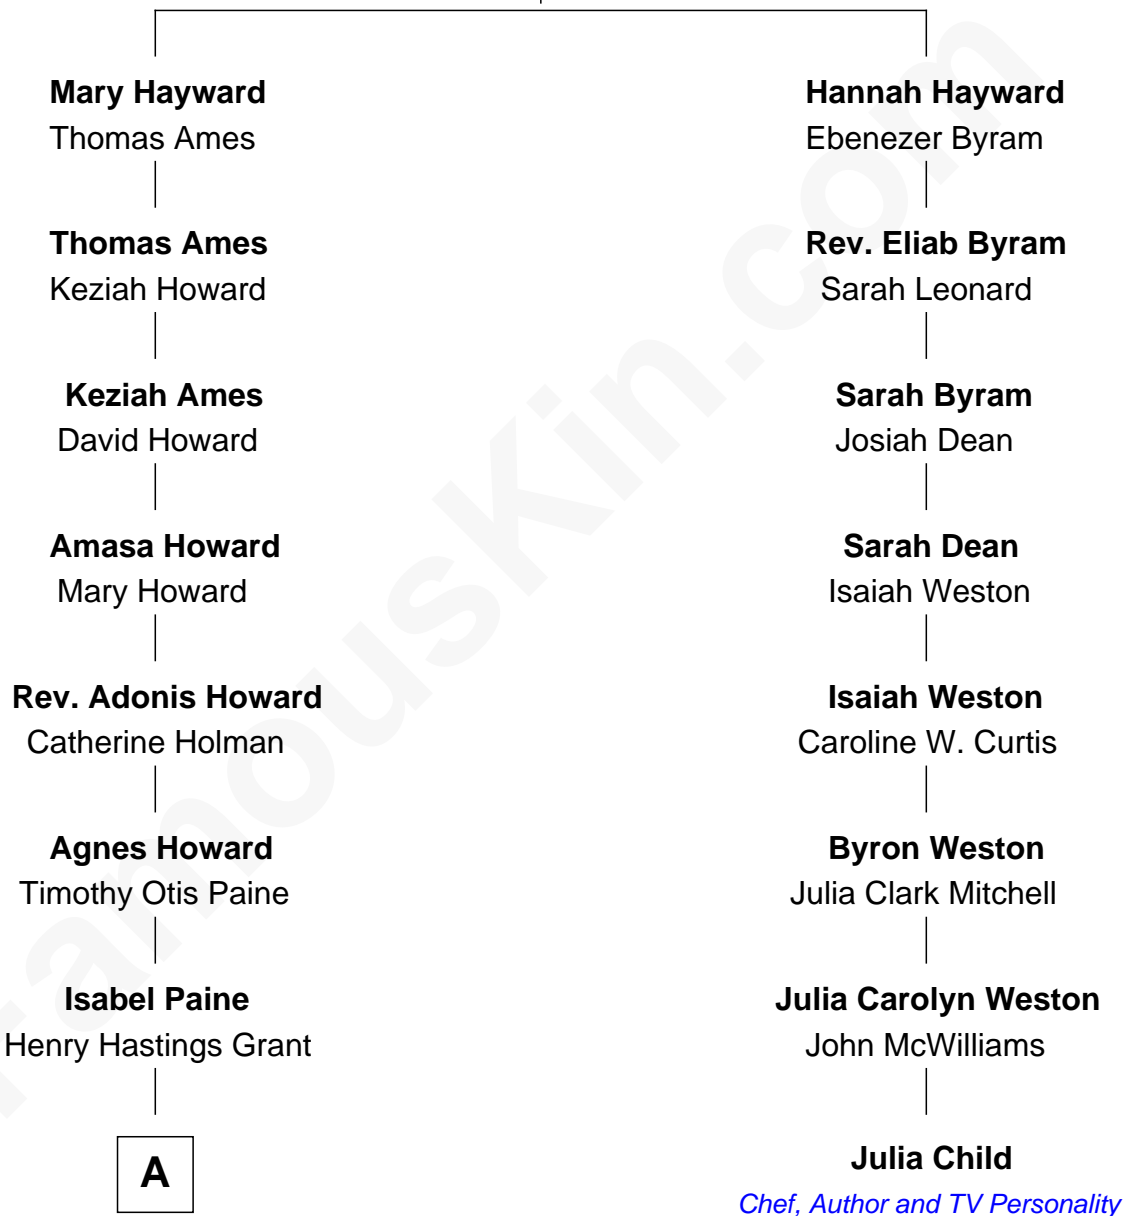

## Relationship Chart of

### Amy Grant

Christian/Pop Singer and Songwriter

7th cousin 2 times removed of

### Julia Child

American Chef, Author and TV Personality

**Joseph Hayward**  
Hannah Mitchell

**A**

—  
**Otis Paine Grant**

Mizella Burton

—  
**Dr. Burton Paine Grant**

Gloria Dean Napier