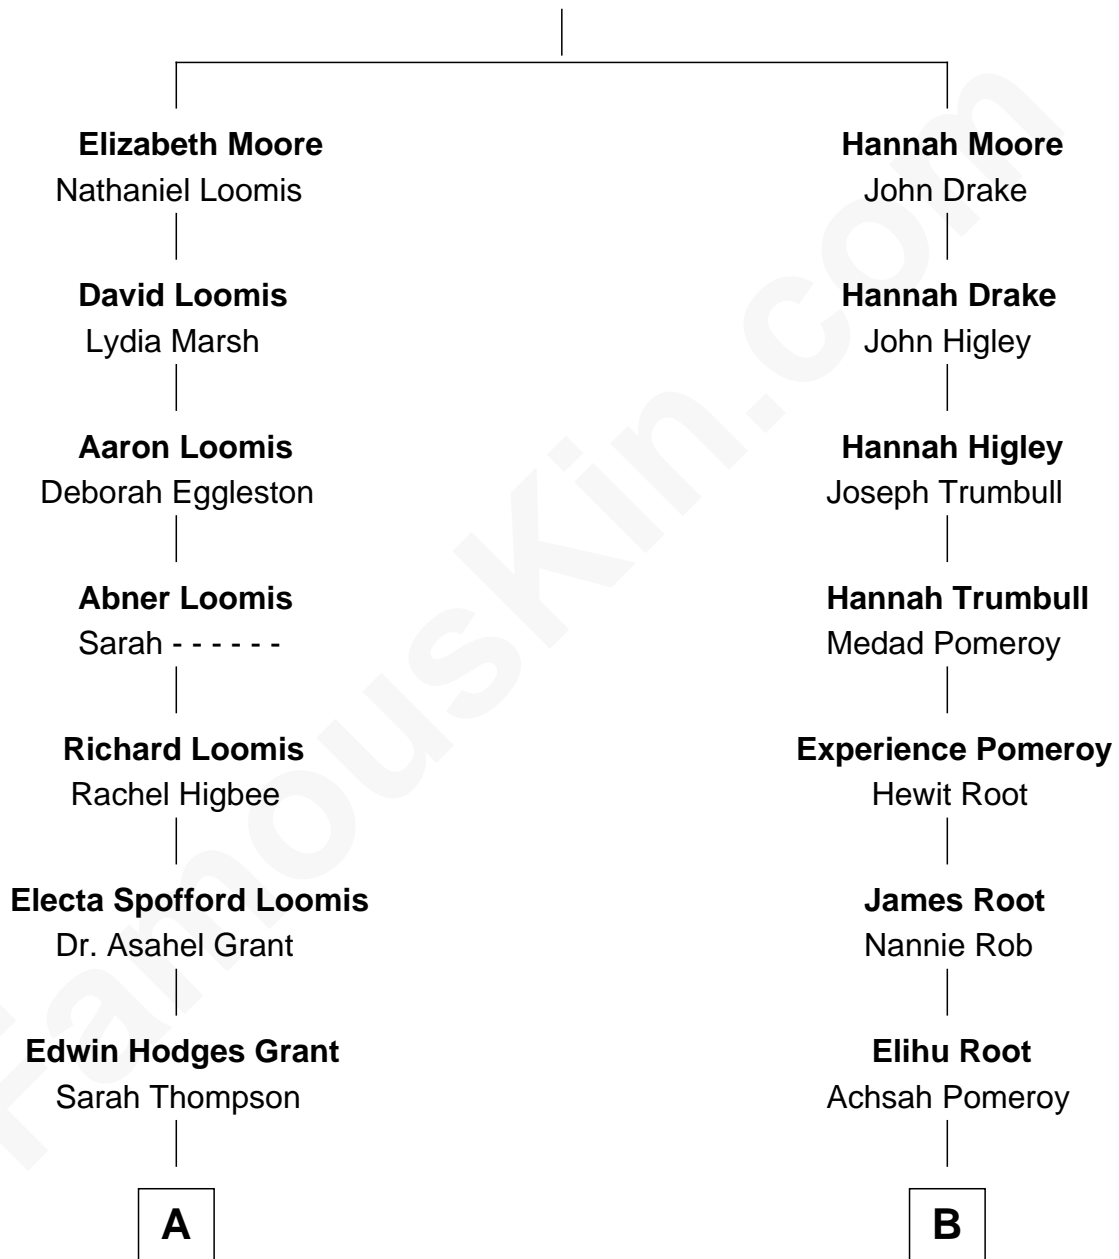

FamousKin.com

Relationship Chart of

Amy Grant

Christian/Pop Singer and Songwriter

8th cousin 2 times removed of

Elihu Root

38th U.S. Secretary of State

John Moore

FamousKin.com