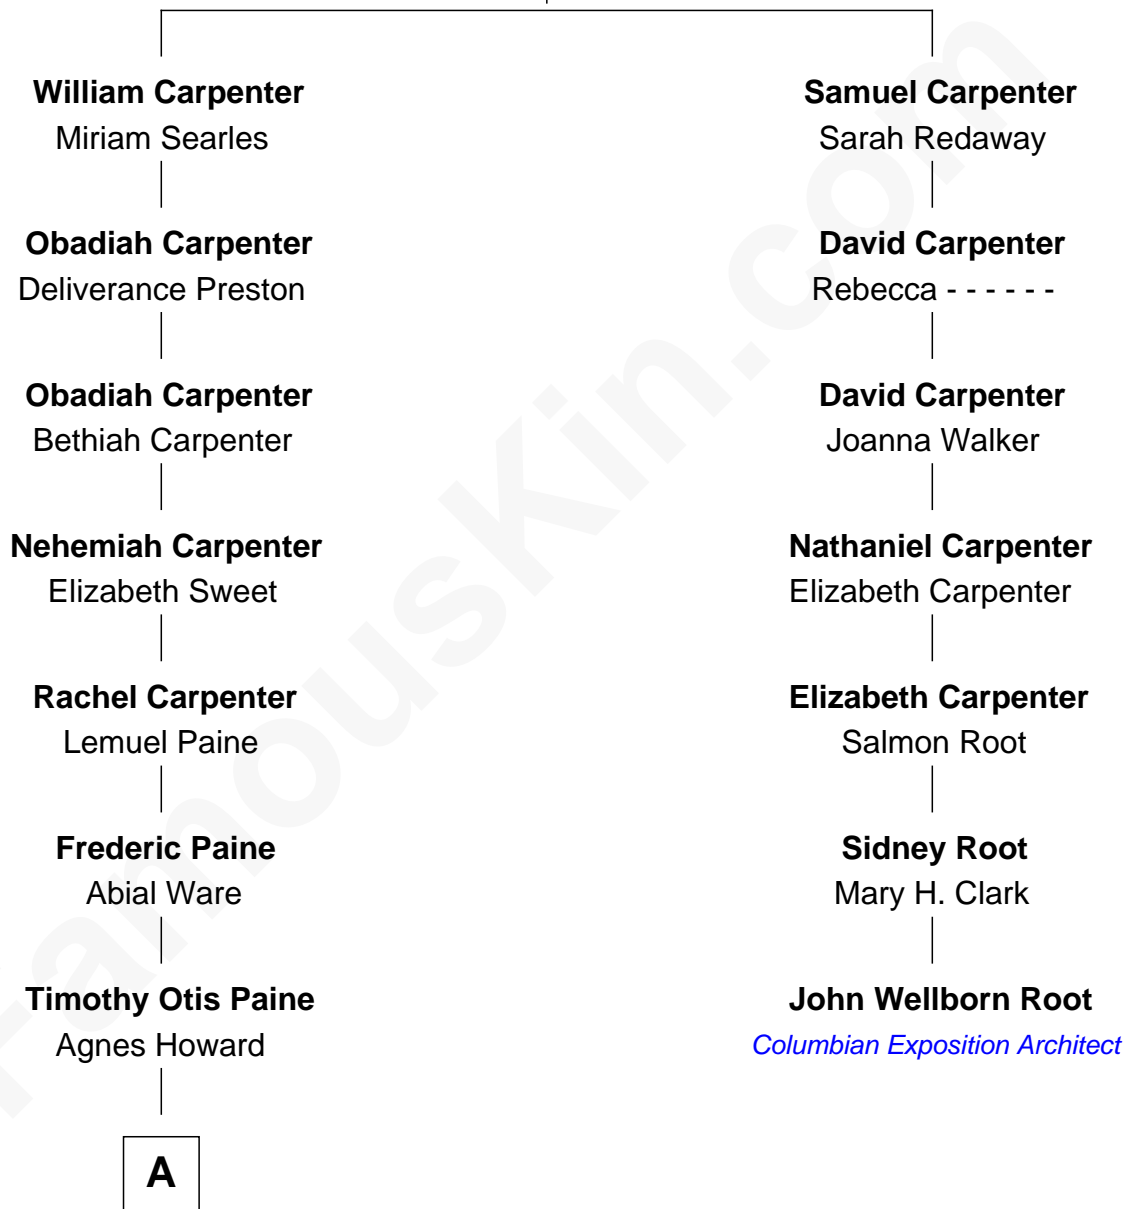

FamousKin.com
Relationship Chart of
Amy Grant

Christian/Pop Singer and Songwriter

6th cousin 4 times removed of

John Wellborn Root

1893 Chicago Columbian Exposition Architect

William Carpenter
 Abigail Briant

A

—
Isabel Paine
Henry Hastings Grant

—
Otis Paine Grant
Mizella Burton

—
Dr. Burton Paine Grant
Gloria Dean Napier

—
Amy Grant
Christian/Pop Singer and Songwriter

FamousKin.com