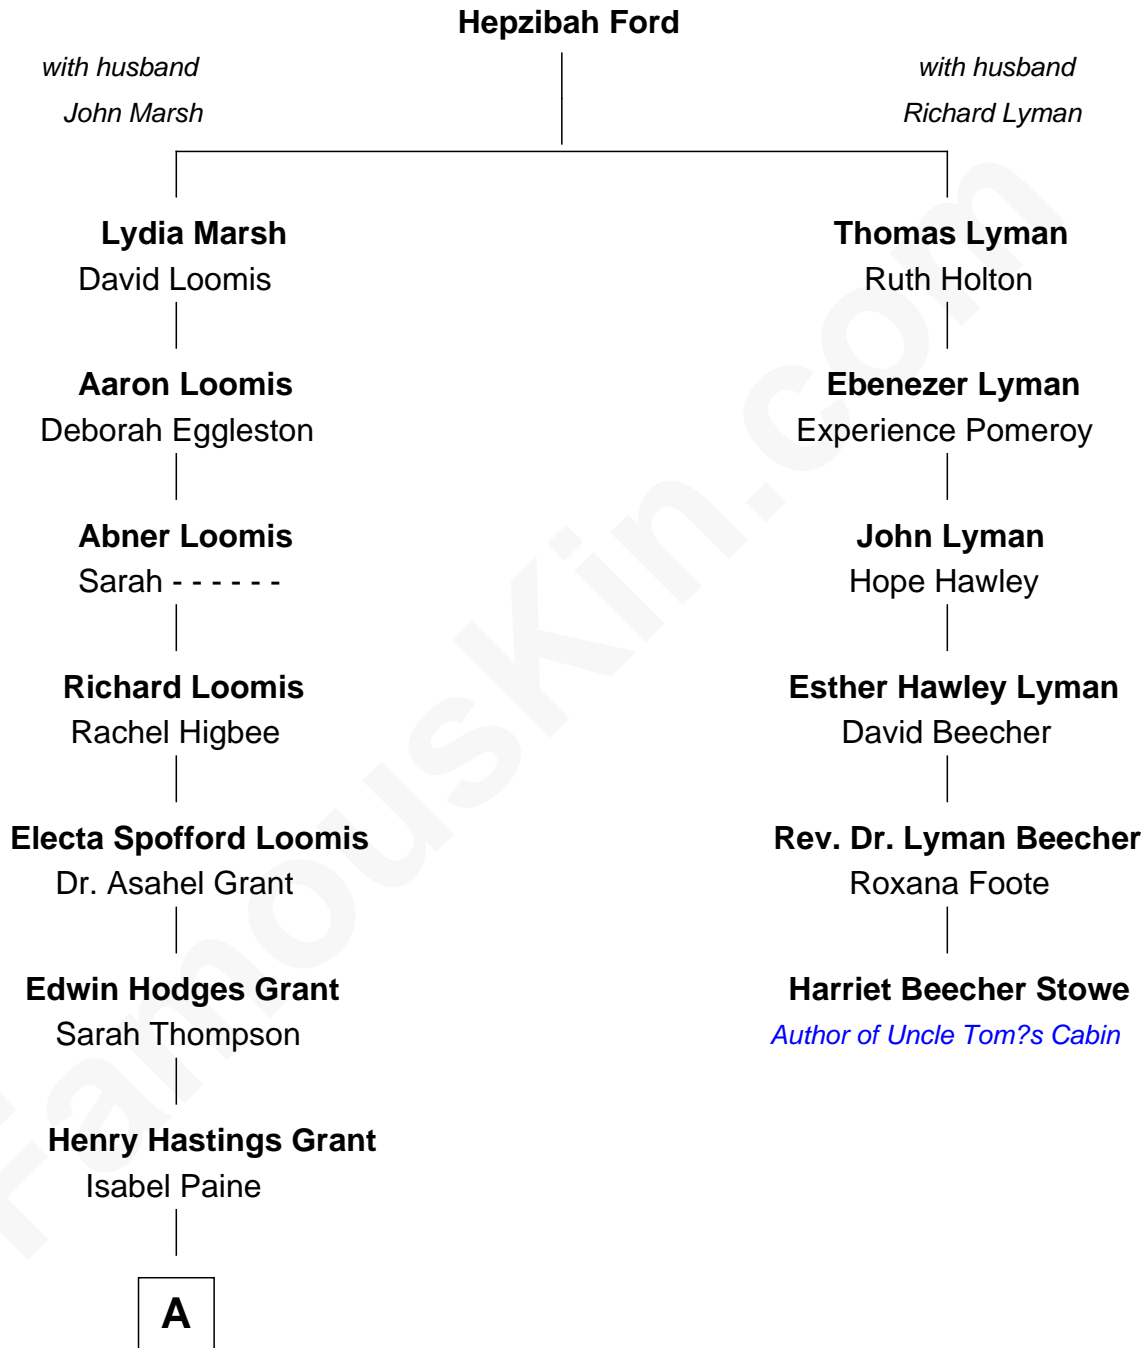

FamousKin.com

Relationship Chart of

Amy Grant

Christian/Pop Singer and Songwriter

5th cousin 4 times removed of

Harriet Beecher Stowe

Author of Uncle Tom's Cabin

A

—
Otis Paine Grant

Mizella Burton

—
Dr. Burton Paine Grant

Gloria Dean Napier

—
Amy Grant

Christian/Pop Singer and Songwriter