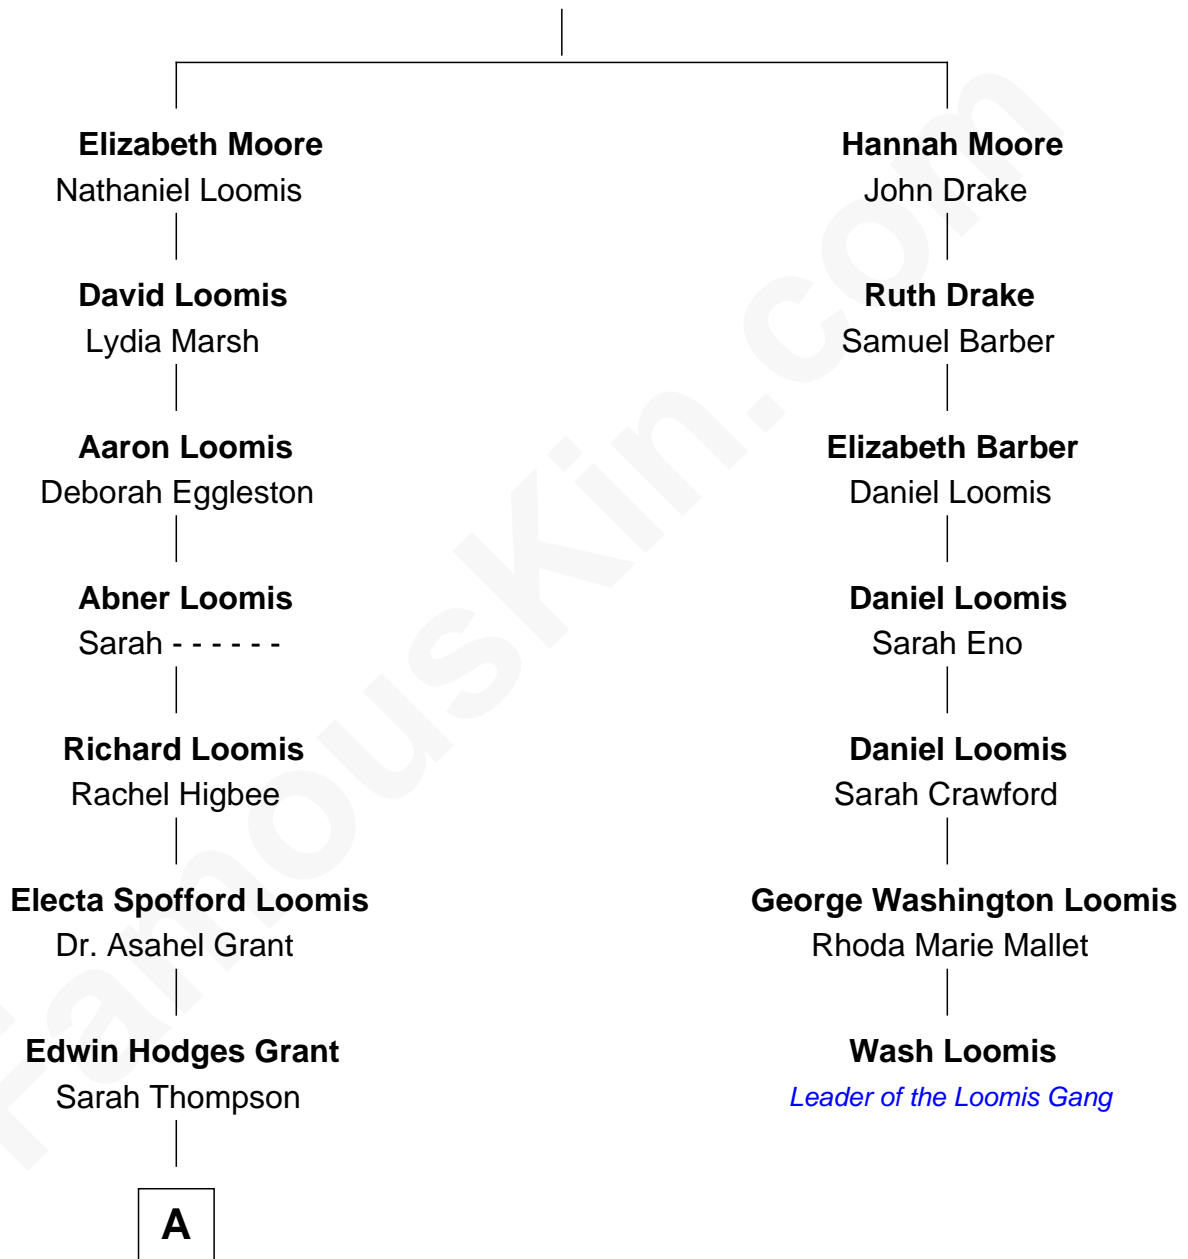

## Relationship Chart of

### Amy Grant

Christian/Pop Singer and Songwriter

6th cousin 4 times removed of

### Wash Loomis

Leader of the Loomis Gang

John Moore

**A**

Henry Hastings Grant

Isabel Paine

Otis Paine Grant

Mizella Burton

Dr. Burton Paine Grant

Gloria Dean Napier

**Amy Grant**

*Christian/Pop Singer and Songwriter*