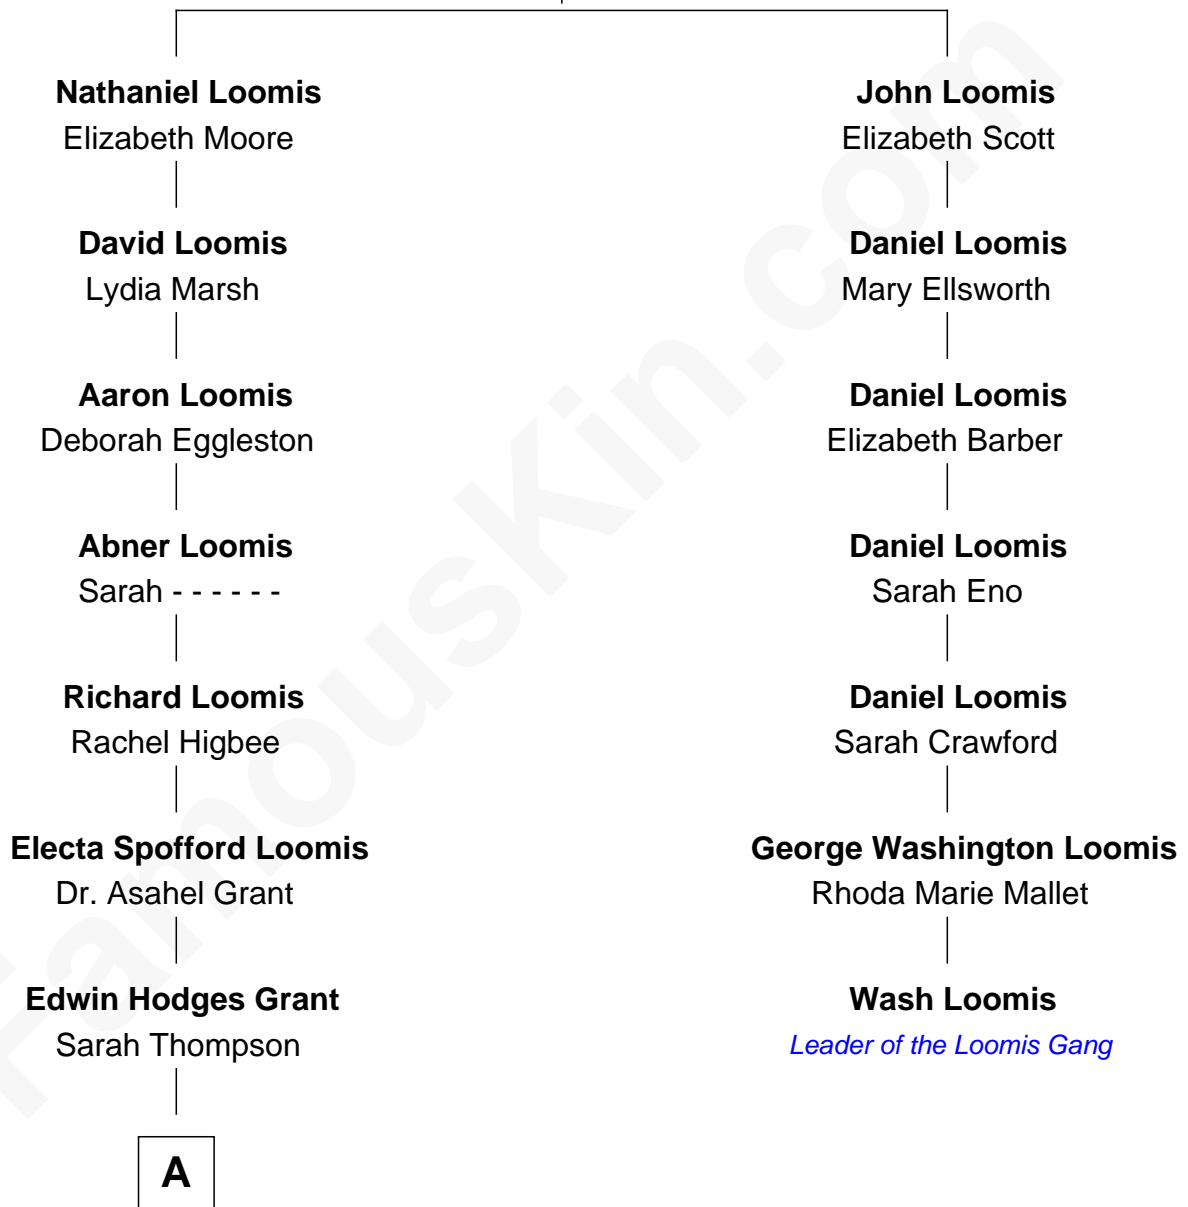

FamousKin.com

Relationship Chart of

Amy Grant

Christian/Pop Singer and Songwriter

6th cousin 4 times removed of

Wash Loomis

Leader of the Loomis Gang

Joseph Loomis

Mary White

A

Henry Hastings Grant

Isabel Paine

Otis Paine Grant

Mizella Burton

Dr. Burton Paine Grant

Gloria Dean Napier