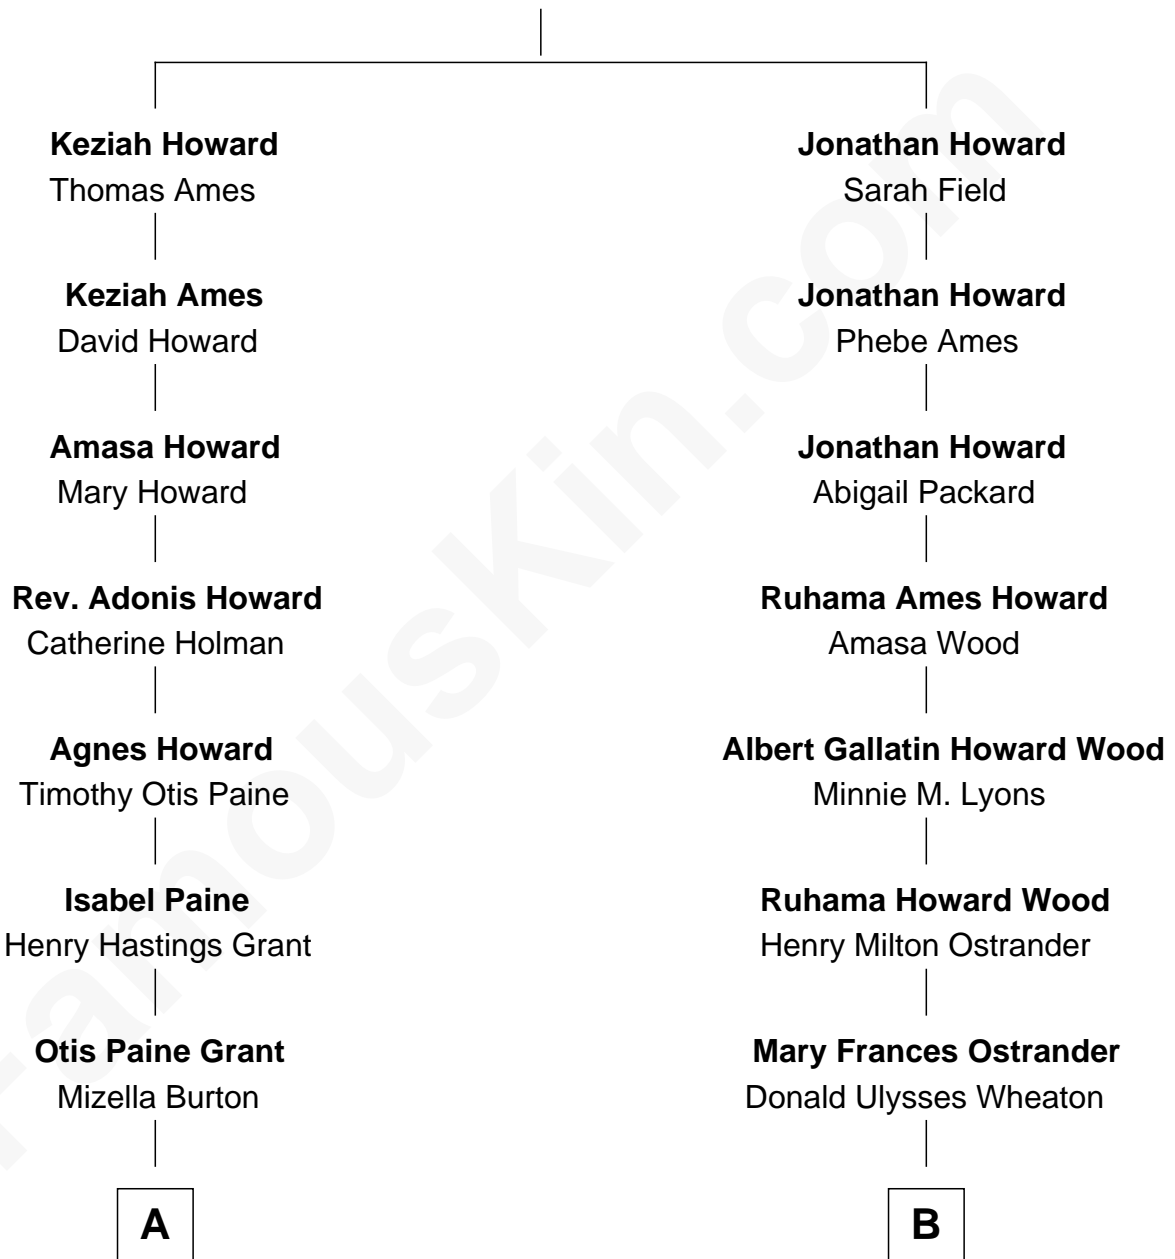

FamousKin.com

Relationship Chart of

Amy Grant

Christian/Pop Singer and Songwriter

8th cousin 1 time removed of

Wil Wheaton

TV and Movie Actor

Jonathan Howard

Sarah Dean

A

Dr. Burton Paine Grant
Gloria Dean Napier

Amy Grant
Christian/Pop Singer and Songwriter

B

Richard William Wheaton
Dorothy Virginia Morton

Richard William Wheaton
Debra Nordean O'Connor

Wil Wheaton
TV and Movie Actor