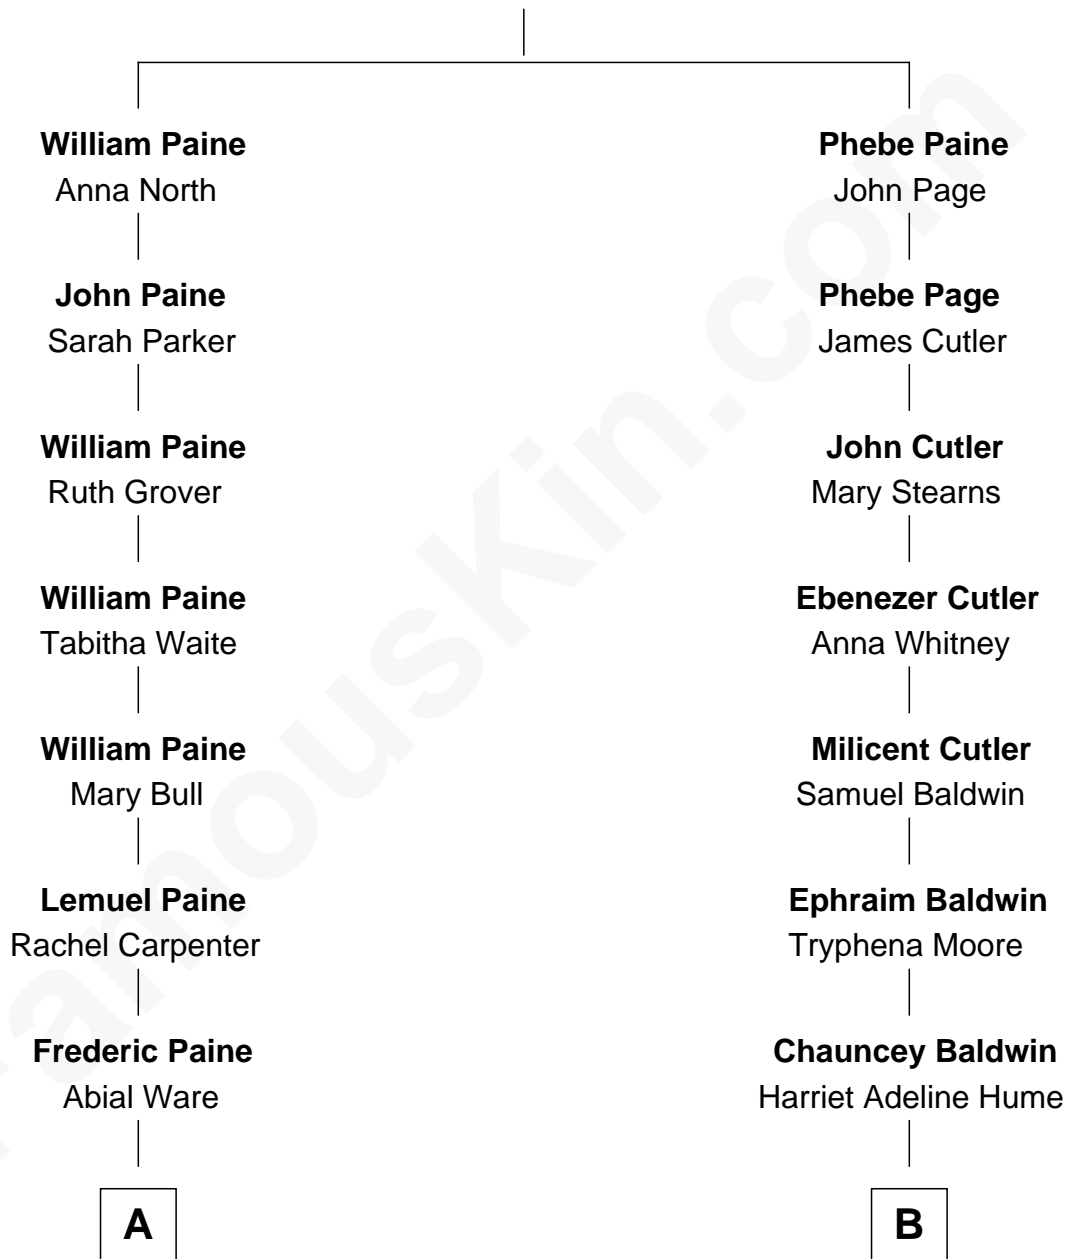

FamousKin.com Relationship Chart of

Amy Grant

Christian/Pop Singer and Songwriter

11th cousin of

Jordana Brewster

TV and Movie Actress

William Paine

Agnes Neves

A

Timothy Otis Paine

Agnes Howard

Isabel Paine

Henry Hastings Grant

Otis Paine Grant

Mizella Burton

Dr. Burton Paine Grant

Gloria Dean Napier

Amy Grant

Christian/Pop Singer and Songwriter

B

Celina Sophia Baldwin

Charles Kingman Brewster

Kingman Brewster

Florence Foster Besse

Kingman Brewster

Mary Louise Phillips

Alden Brewster

Maria João Leão de Sousa

Jordana Brewster

TV and Movie Actress