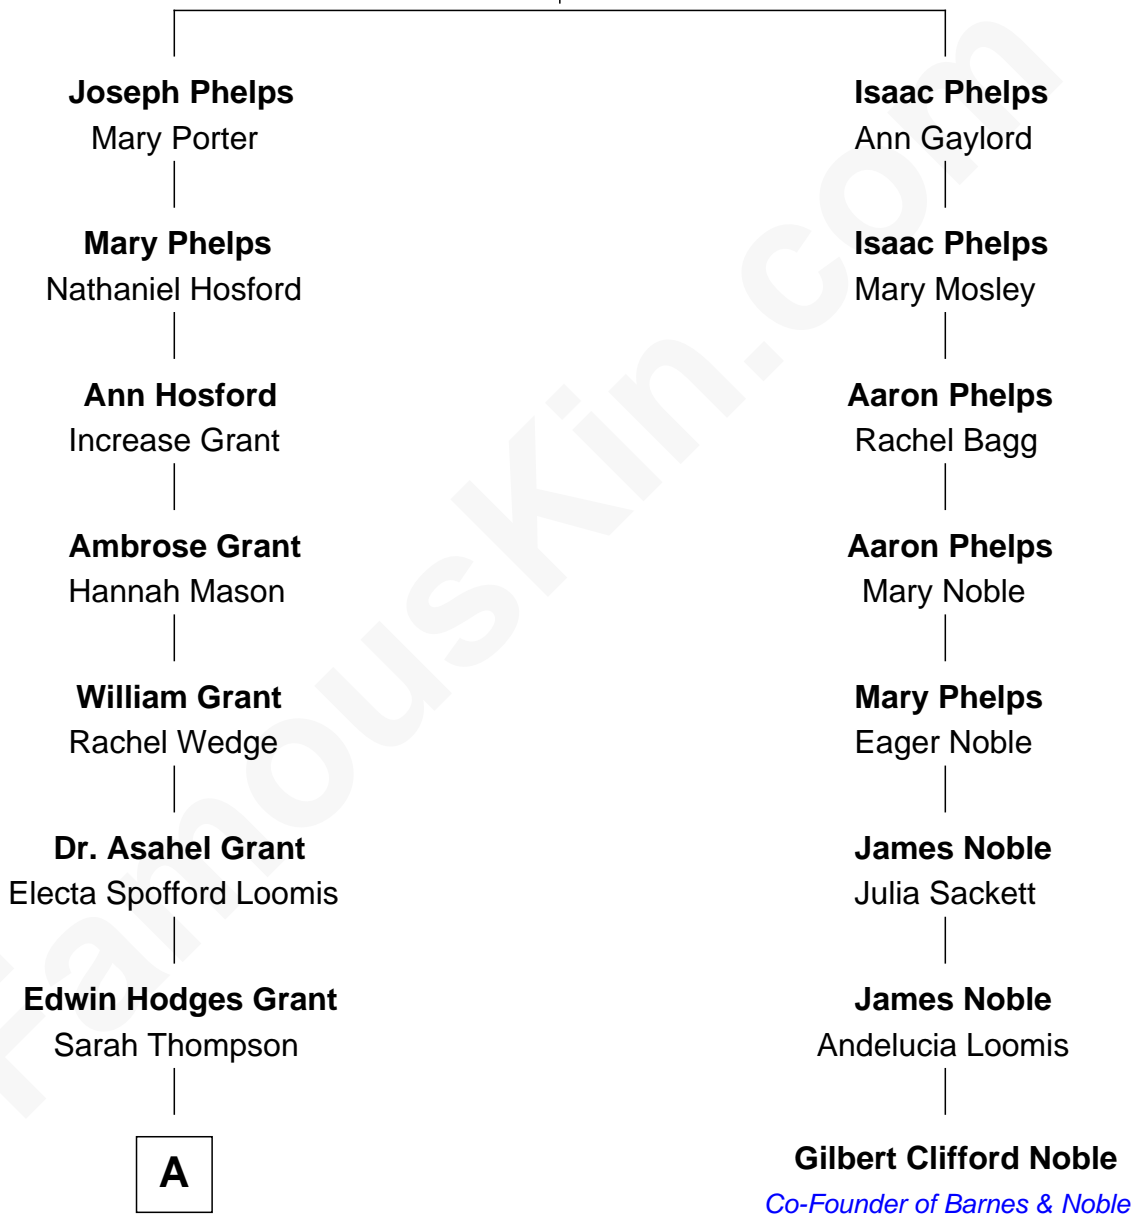

FamousKin.com

Relationship Chart of

Amy Grant

Christian/Pop Singer and Songwriter

7th cousin 3 times removed of

Gilbert Clifford Noble

Co-Founder of Barnes & Noble

George Phelps

Philura Randall

A

Henry Hastings Grant

Isabel Paine

Otis Paine Grant

Mizella Burton

Dr. Burton Paine Grant

Gloria Dean Napier