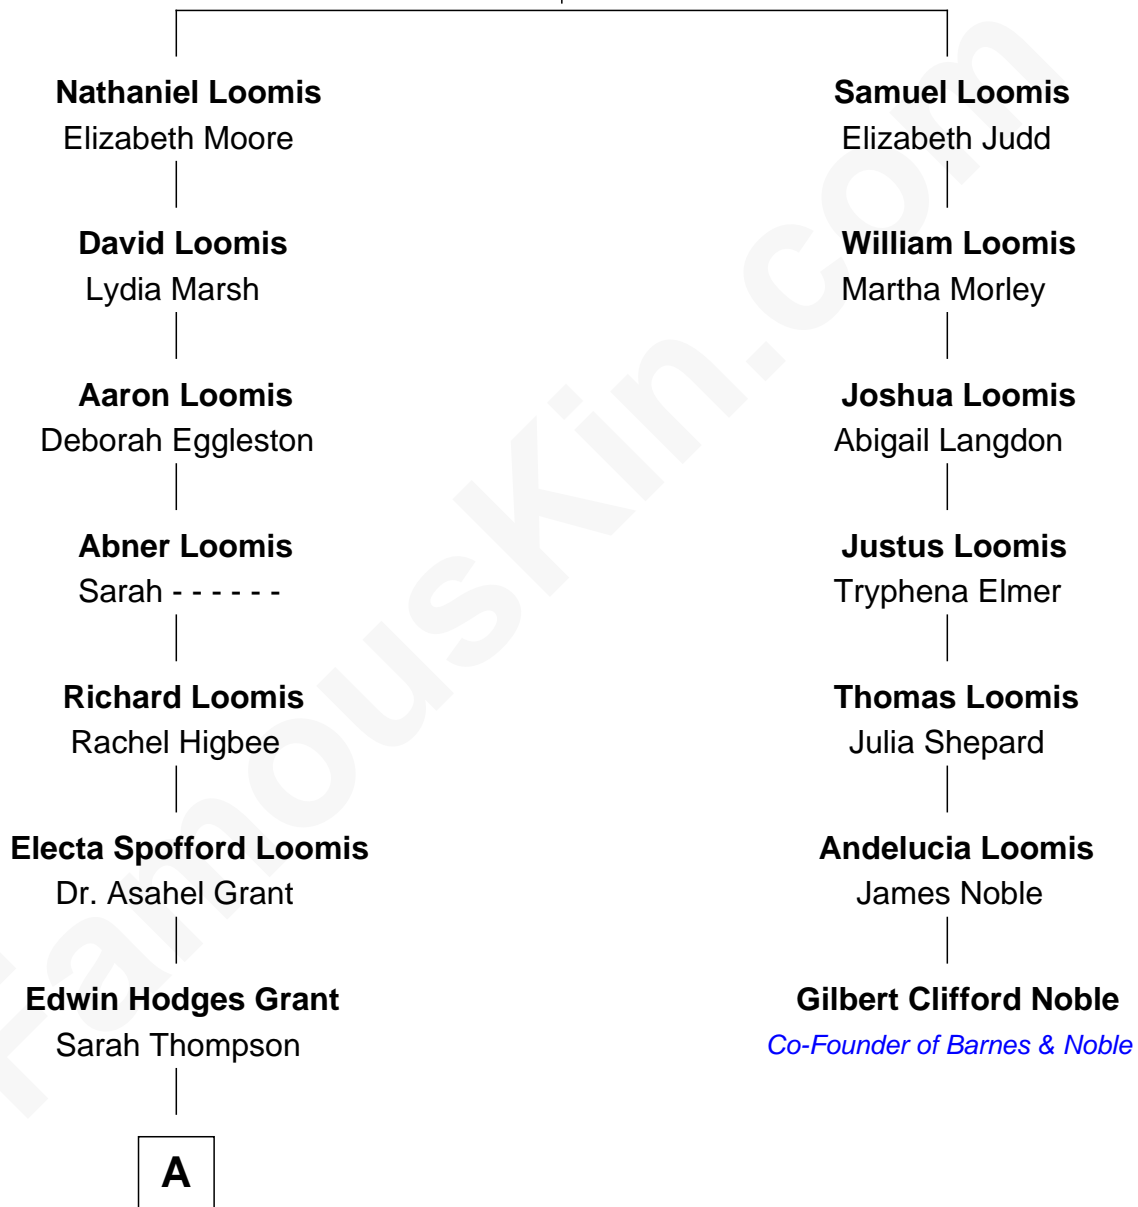

## Relationship Chart of

### Amy Grant

*Christian/Pop Singer and Songwriter*

6th cousin 4 times removed of

### Gilbert Clifford Noble

*Co-Founder of Barnes & Noble*

**Joseph Loomis**

Mary White

**A**

Henry Hastings Grant

Isabel Paine

Otis Paine Grant