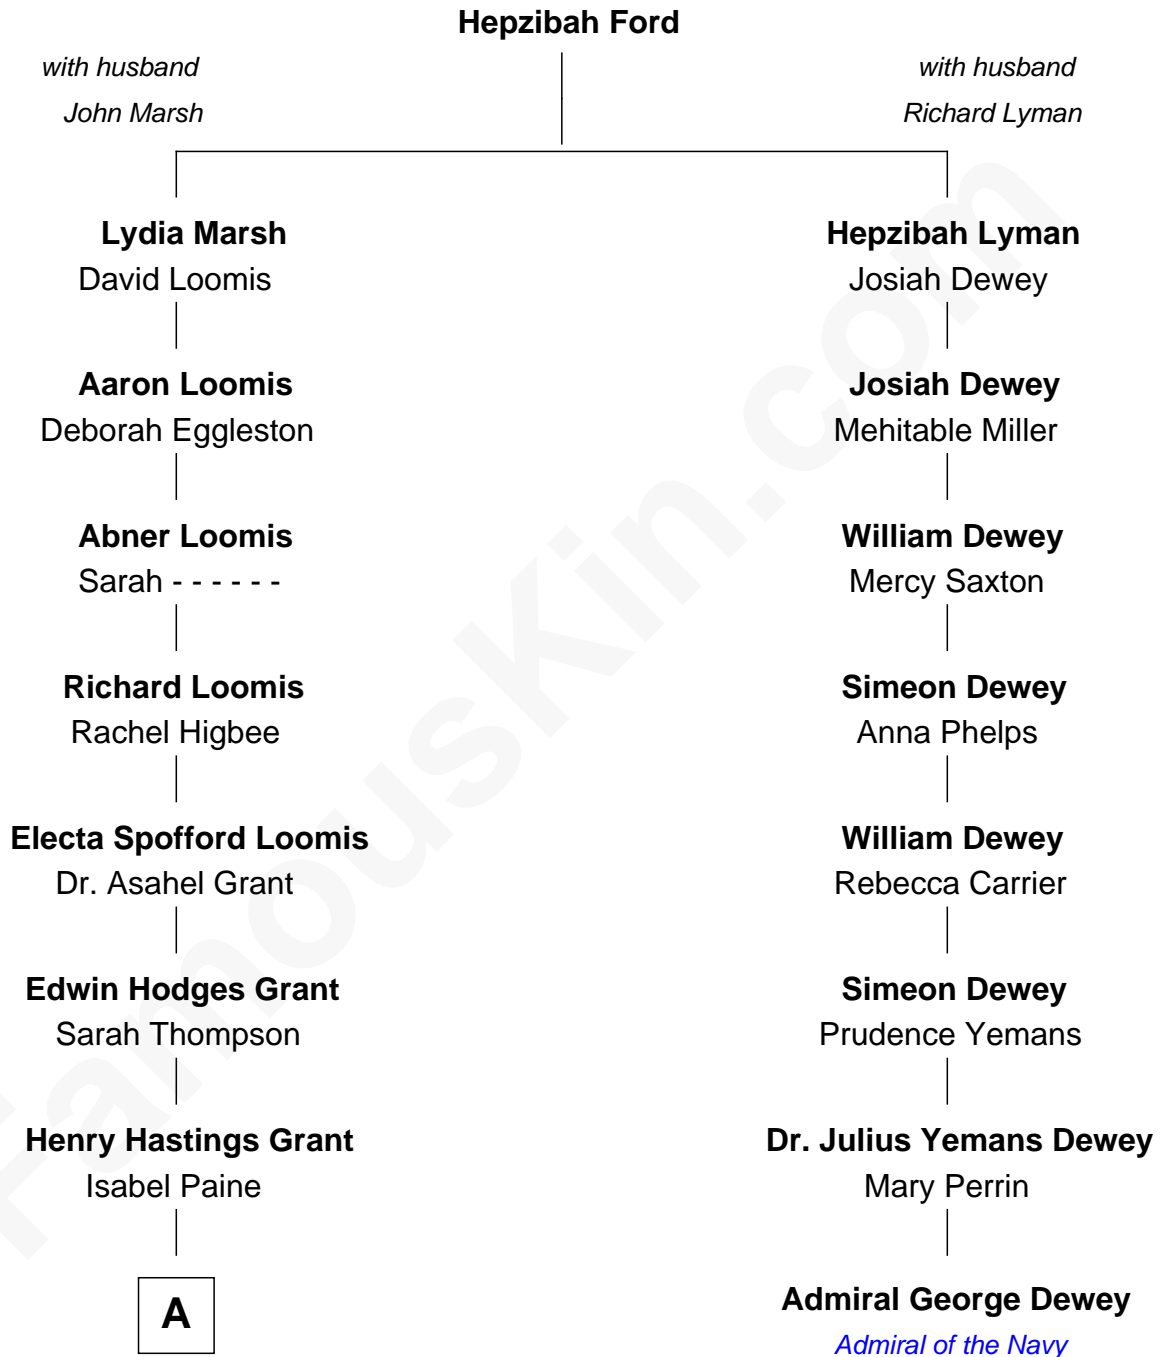

FamousKin.com

Relationship Chart of

Amy Grant

Christian/Pop Singer and Songwriter

7th cousin 2 times removed of

Admiral George Dewey

Admiral of the Navy

A

—
Otis Paine Grant

Mizella Burton

—
Dr. Burton Paine Grant

Gloria Dean Napier

—
Amy Grant

Christian/Pop Singer and Songwriter

FamousKin.com