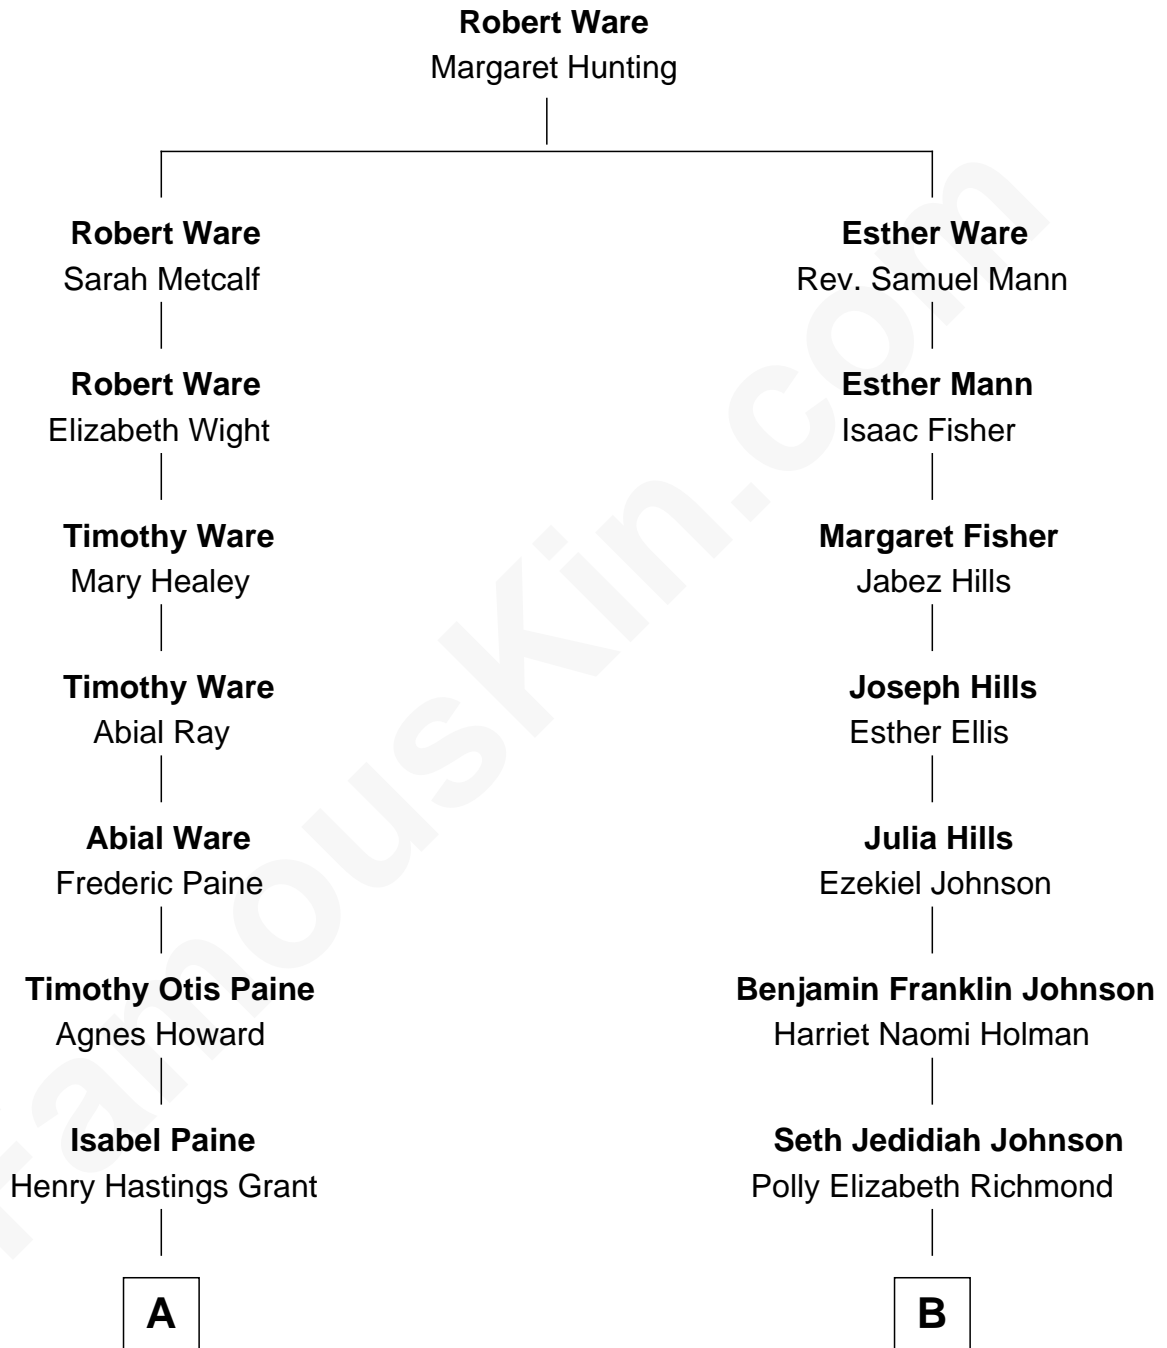

FamousKin.com

Relationship Chart of

Amy Grant

Christian/Pop Singer and Songwriter

9th cousin 1 time removed of

Elizabeth Smart

Founder of Elizabeth Smart Foundation

A

Otis Paine Grant
Mizella Burton

Dr. Burton Paine Grant
Gloria Dean Napier

Amy Grant
Christian/Pop Singer and Songwriter

B

Genevieve Johnson
Archibald Newel Pettit

Genevieve Pettit
Myron LeGrande Francom

Lois Ann Francom
Edward Sharp Smart