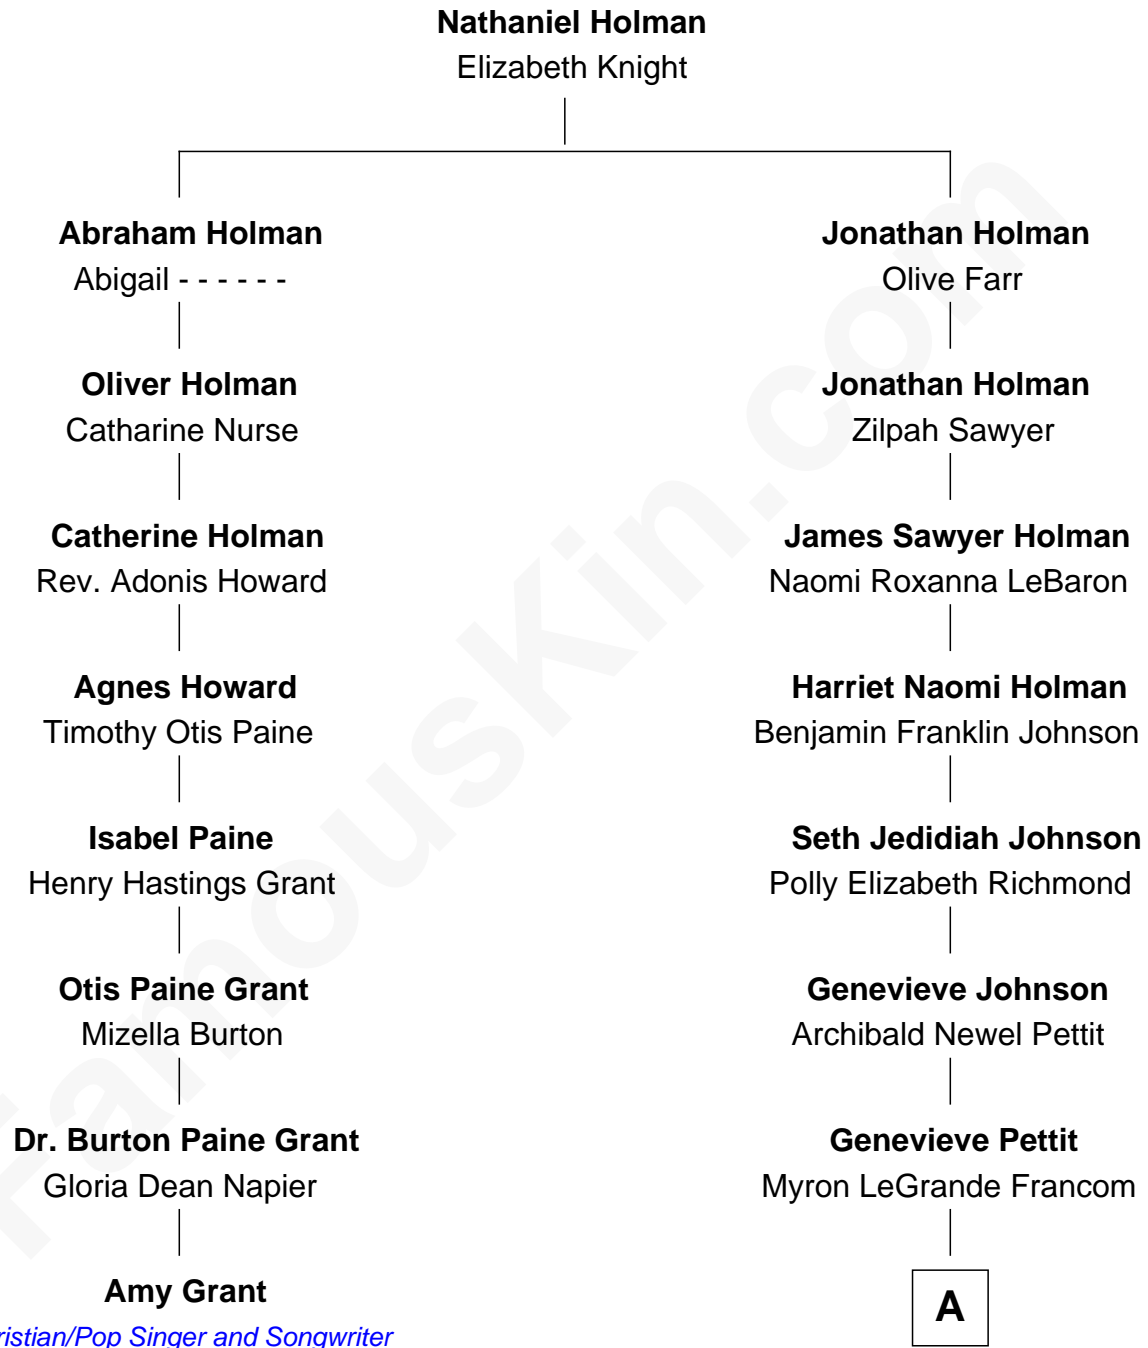

FamousKin.com

Relationship Chart of

Amy Grant

Christian/Pop Singer and Songwriter

7th cousin 1 time removed of

Elizabeth Smart

Founder of Elizabeth Smart Foundation

A

Lois Ann Francom
Edward Sharp Smart

Elizabeth Smart
Child Safety Activist

FamousKin.com