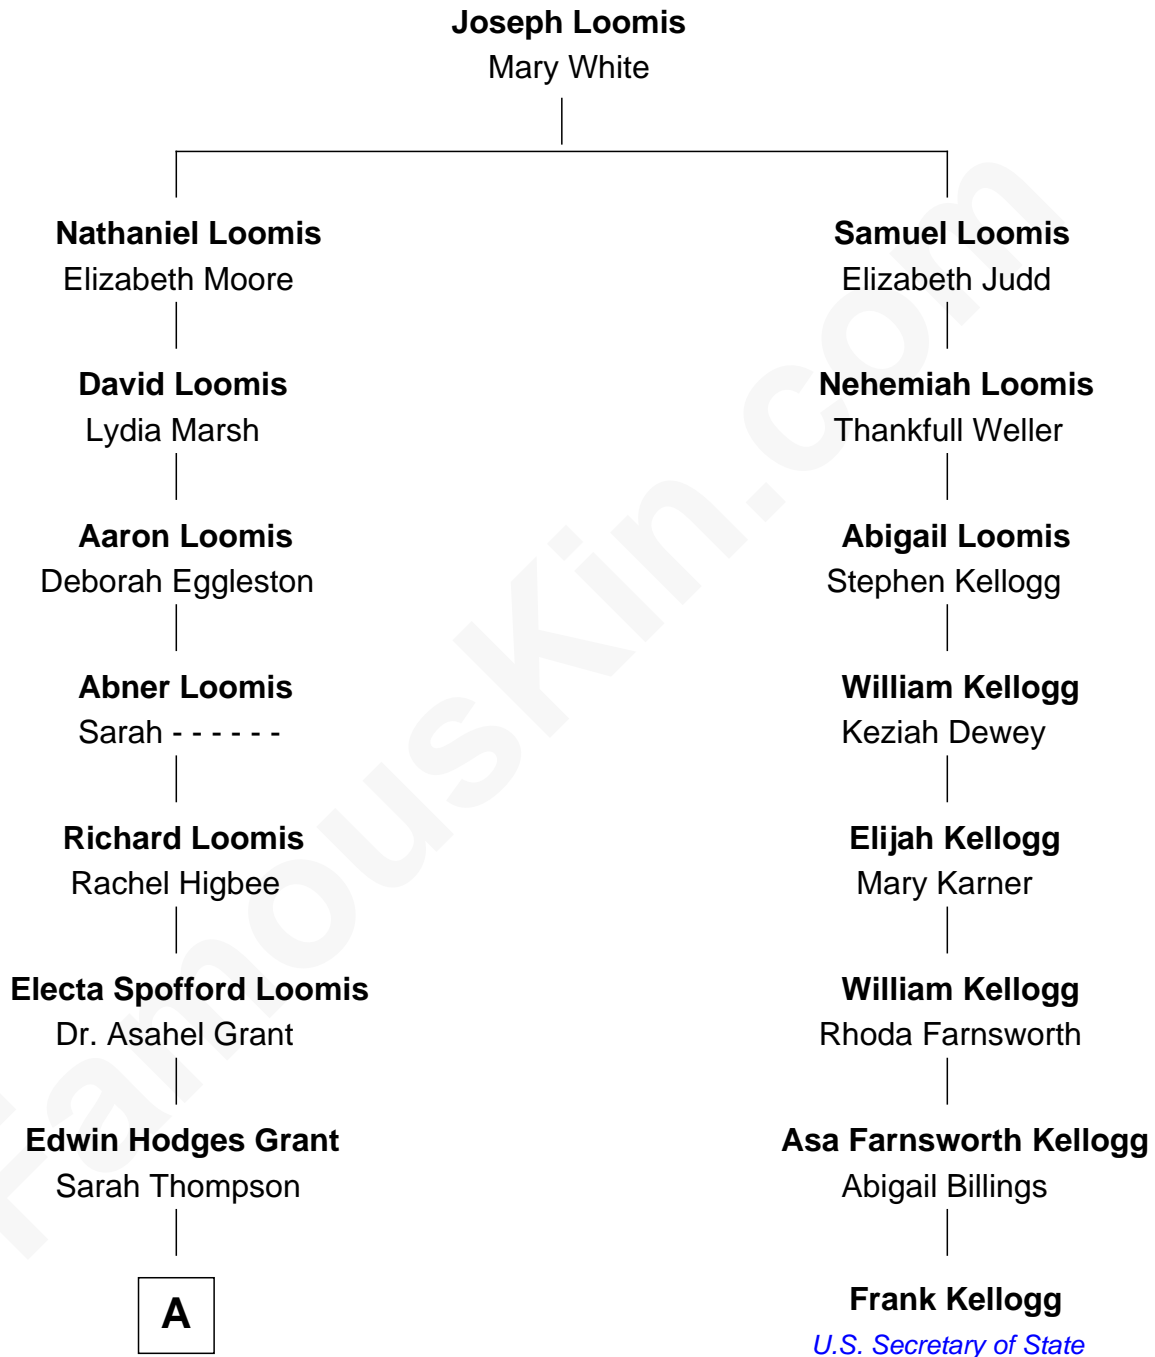

FamousKin.com

Relationship Chart of

Amy Grant

Christian/Pop Singer and Songwriter

7th cousin 3 times removed of

Frank Kellogg

45th U.S. Secretary of State Nobel Peace Prize Winner

A

Henry Hastings Grant

Isabel Paine

Otis Paine Grant

Mizella Burton

Dr. Burton Paine Grant

Gloria Dean Napier

Amy Grant

Christian/Pop Singer and Songwriter