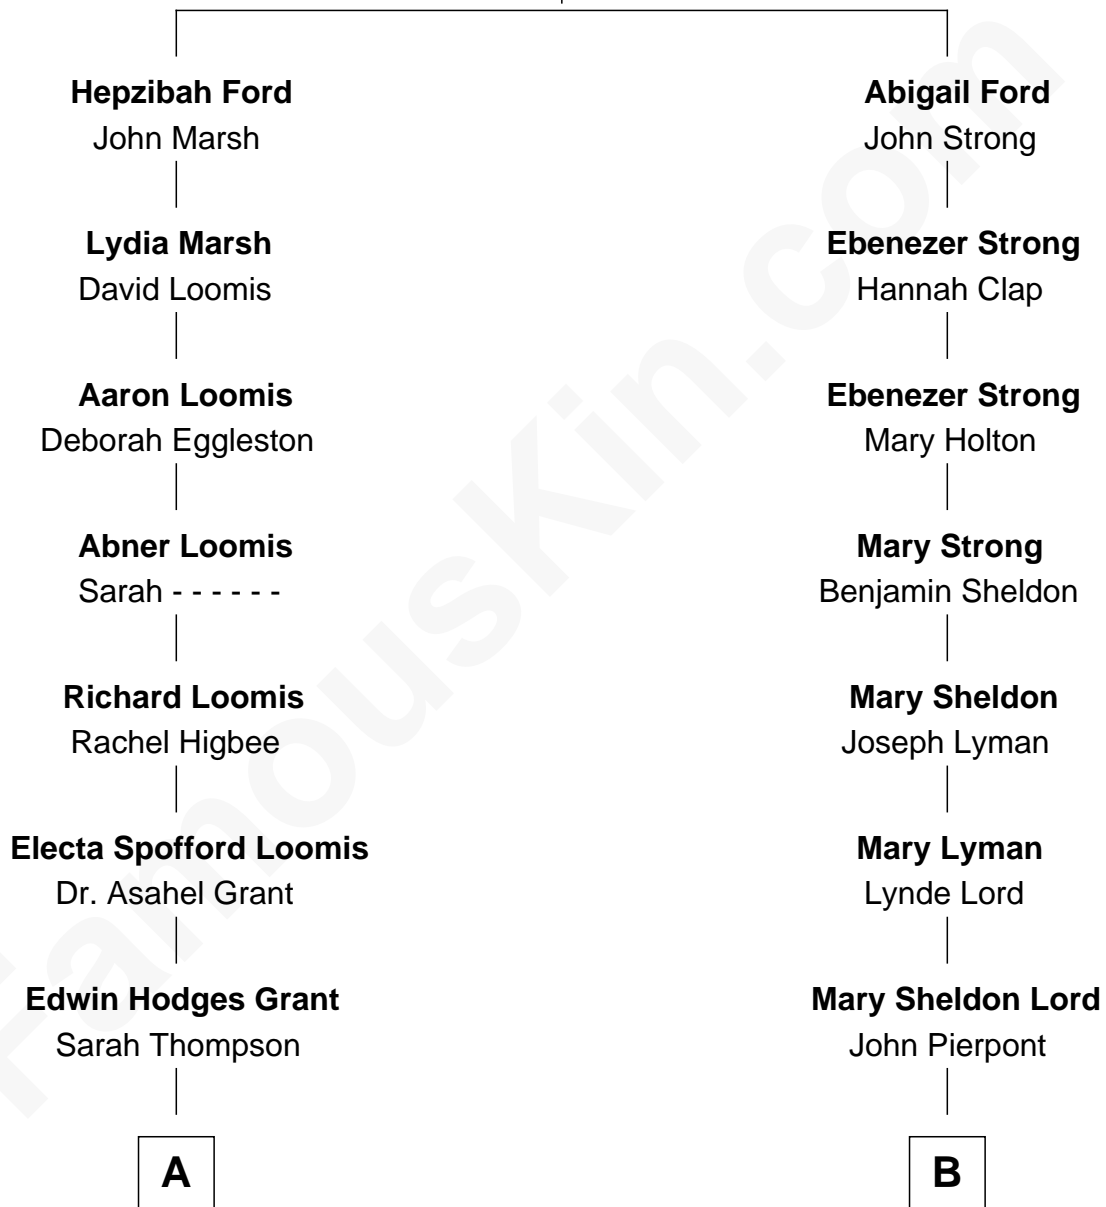

FamousKin.com Relationship Chart of

Amy Grant

Christian/Pop Singer and Songwriter

10th cousin of

Henry Sturgis Morgan

Co-Founder of Morgan Stanley

Thomas Ford
Elizabeth Charde

A

Henry Hastings Grant

Isabel Paine

Otis Paine Grant

Mizella Burton

Dr. Burton Paine Grant

Gloria Dean Napier

Amy Grant

Christian/Pop Singer and Songwriter

B

Juliet Pierpont

Junius Spencer Morgan

John Pierpont Morgan

Frances Louisa Tracy

John Pierpont Morgan

Jane Norton Grew

Henry Sturgis Morgan