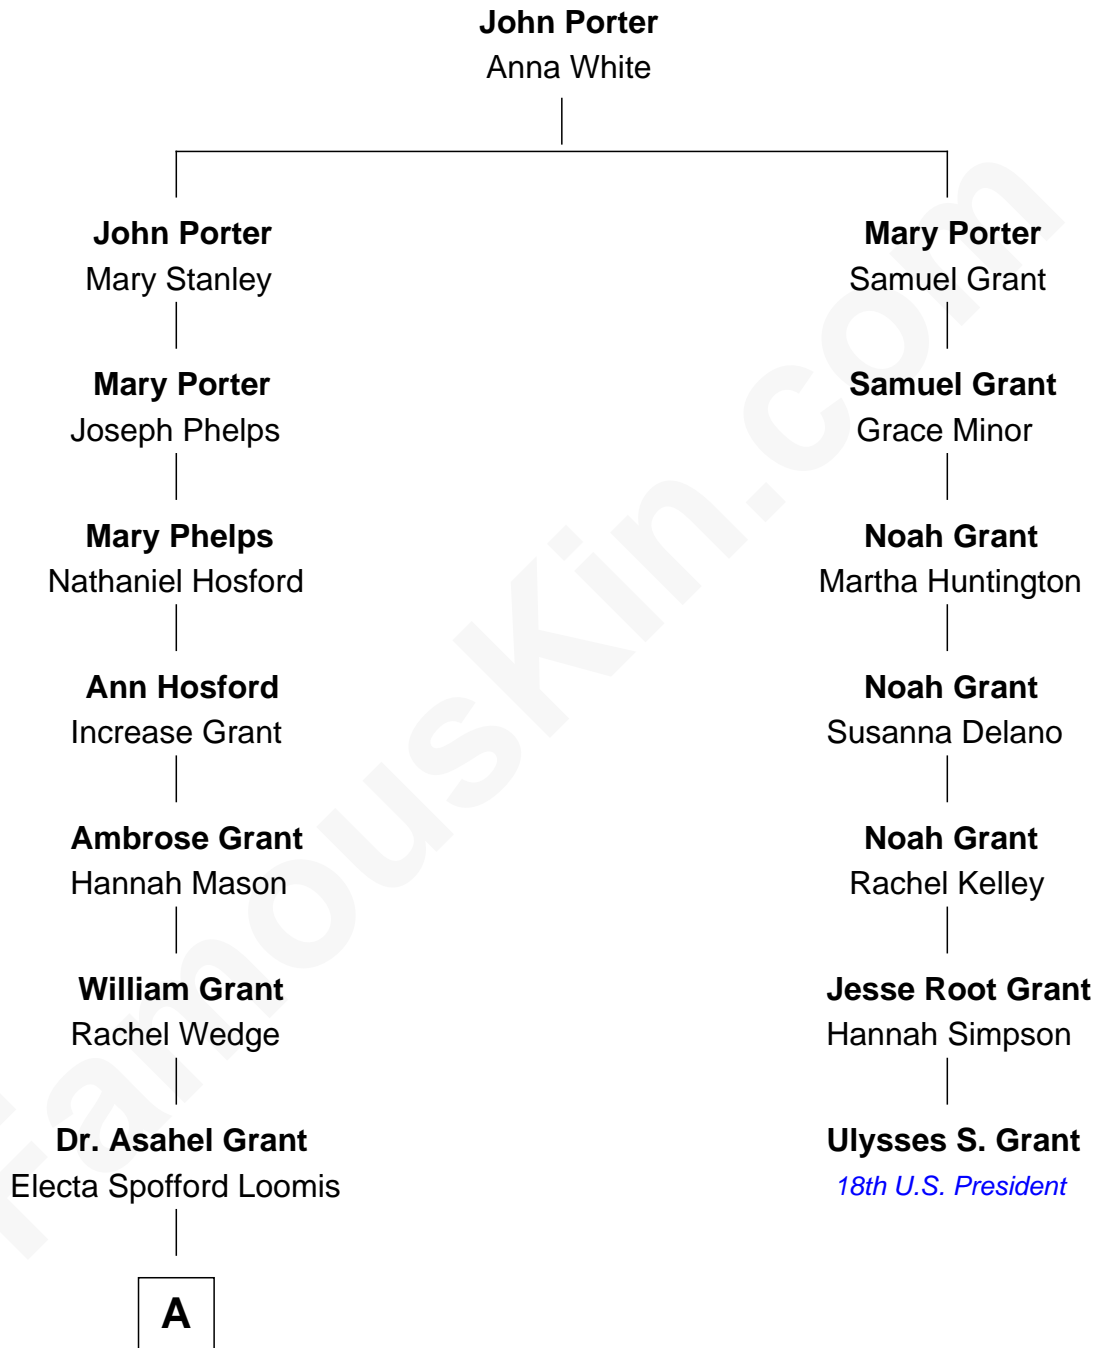

# FamousKin.com

## Relationship Chart of

### Amy Grant

Christian/Pop Singer and Songwriter

6th cousin 5 times removed of

**Ulysses S. Grant**  
18th U.S. President

**A**

Edwin Hodges Grant

Sarah Thompson

Henry Hastings Grant

Isabel Paine

Otis Paine Grant

Mizella Burton

Dr. Burton Paine Grant

Gloria Dean Napier

**Amy Grant**

*Christian/Pop Singer and Songwriter*