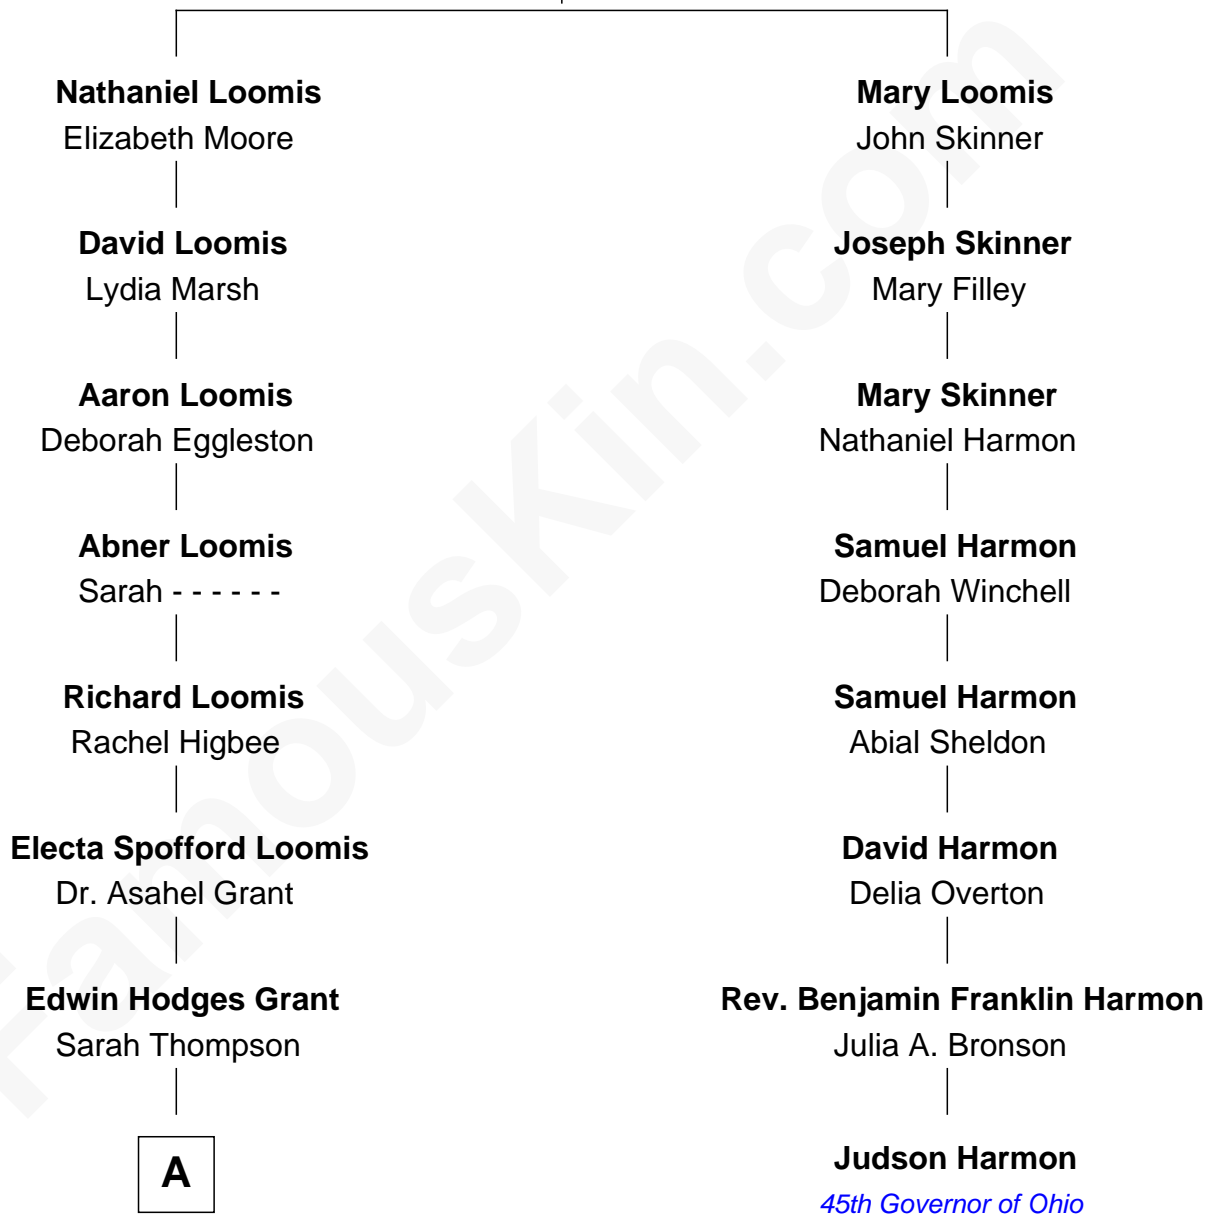

Joseph Loomis

Mary White