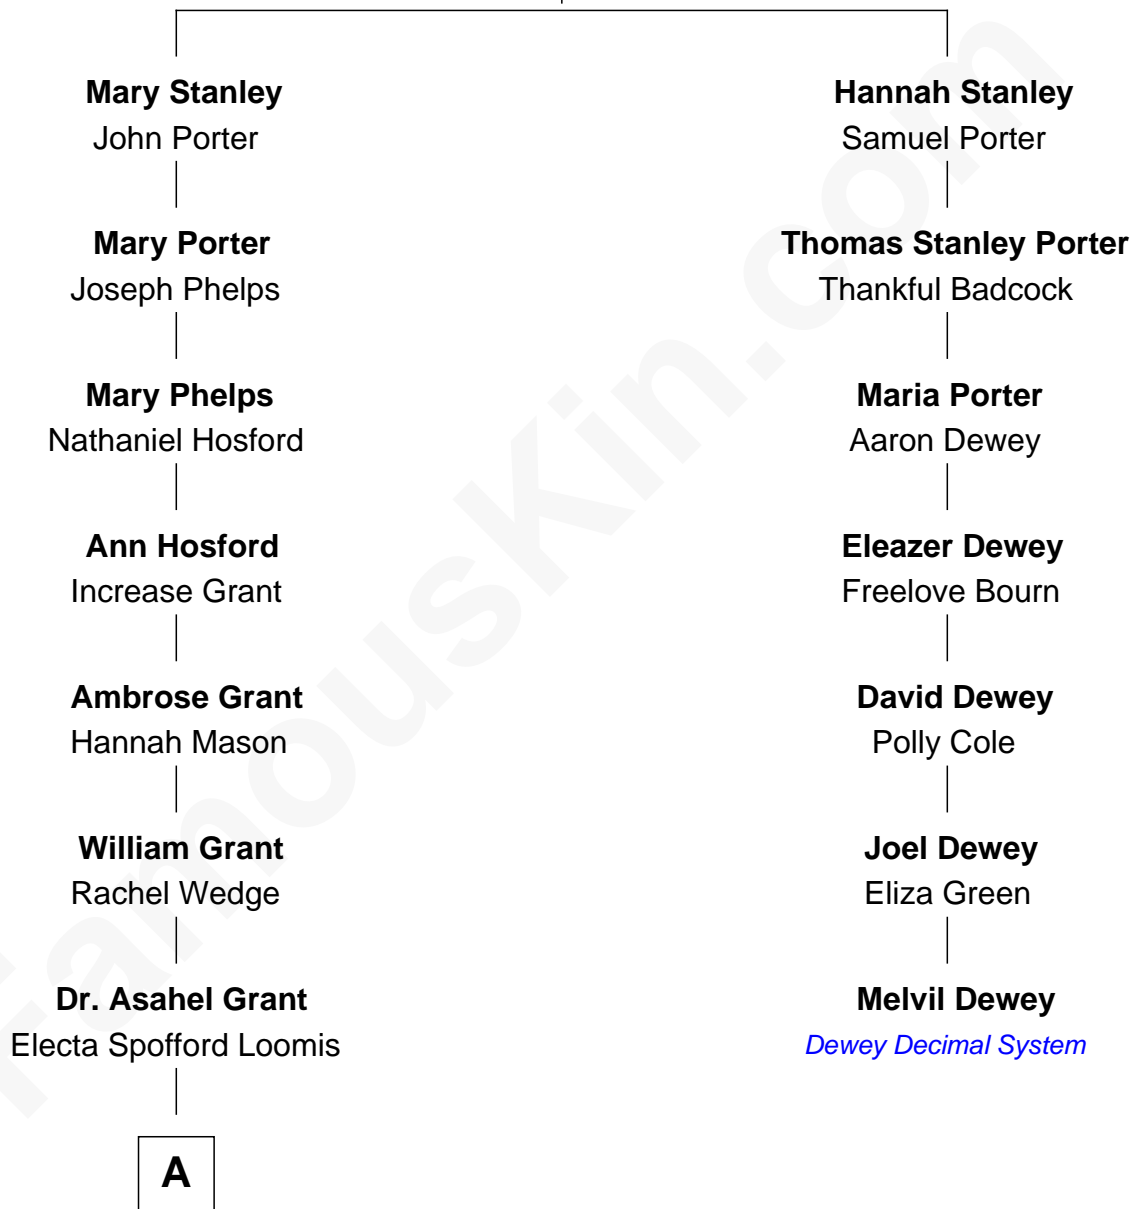

FamousKin.com

Relationship Chart of

Amy Grant

Christian/Pop Singer and Songwriter

6th cousin 5 times removed of

Melvil Dewey

Inventor of the Dewey Decimal System

Thomas Stanley
Bennett Tritton

A

—
Edwin Hodges Grant

Sarah Thompson

—
Henry Hastings Grant

Isabel Paine

—
Otis Paine Grant

Mizella Burton

—
Dr. Burton Paine Grant

Gloria Dean Napier

—
Amy Grant

Christian/Pop Singer and Songwriter