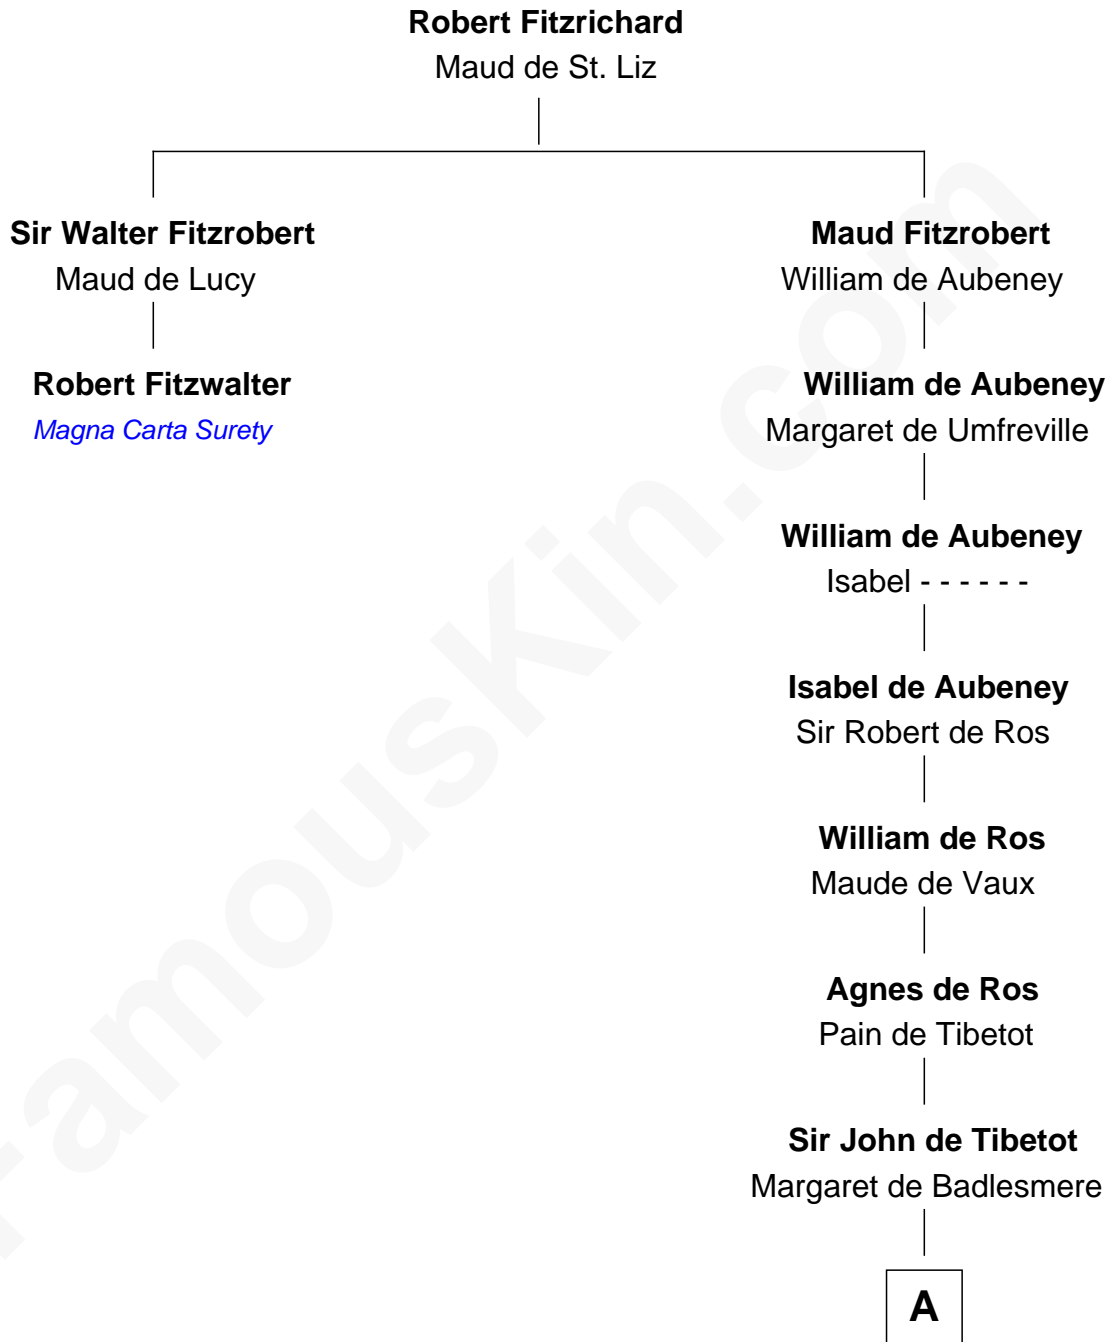

FamousKin.com Relationship Chart of

Robert Fitzwalter

Magna Carta Surety

1st cousin 16 times removed of

Rev. George Burroughs

Executed for Witchcraft, Salem 1692

A

Sir Robert de Tibetot

Margaret Deincourt

Elizabeth de Tibetot

Sir Philip le Despencer

Margery Despencer

Sir Roger Wentworth

Henry Wentworth

Elizabeth Howard

Margery Wentworth