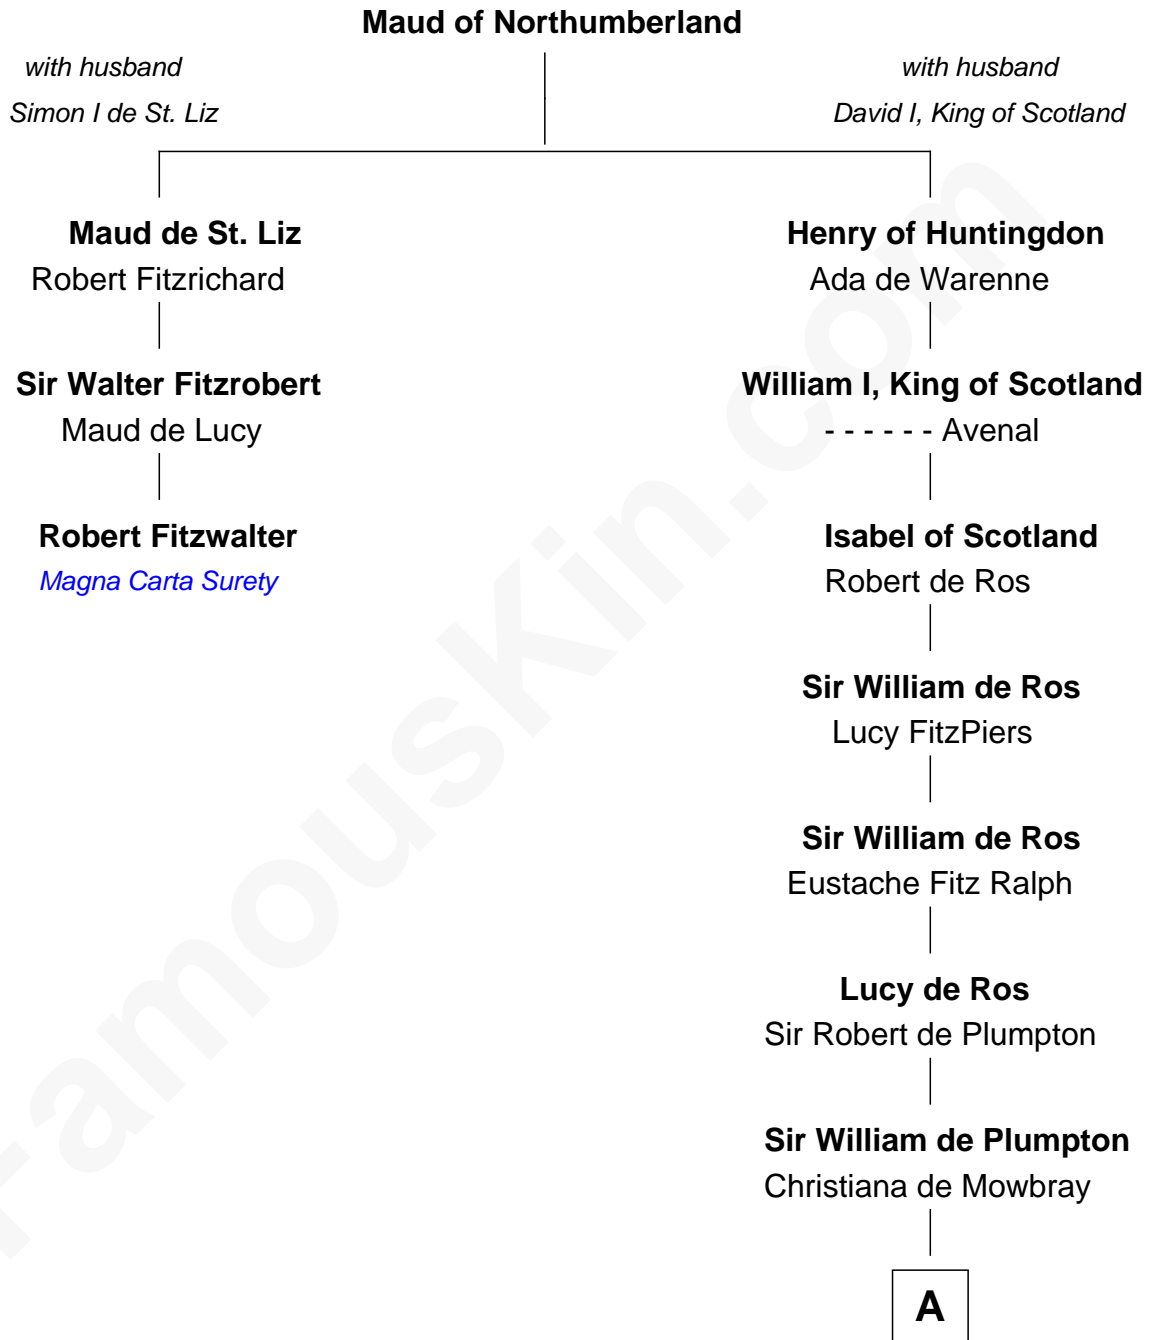

FamousKin.com Relationship Chart of

Robert Fitzwalter

Magna Carta Surety

2nd cousin 14 times removed of

Peter Worden

(c1569 - 1638/9) Great Migration Immigrant 1638

A

Alice Plumpton

Sir Richard de Sherburne

Margaret de Sherburne

Richard de Bayley

Richard Sherburne

Agnes Harington

Richard Sherburne

Alice Hamerton

Agnes Sherburne

Robert Worden

Peter Worden

Great Migration Immigrant 1638